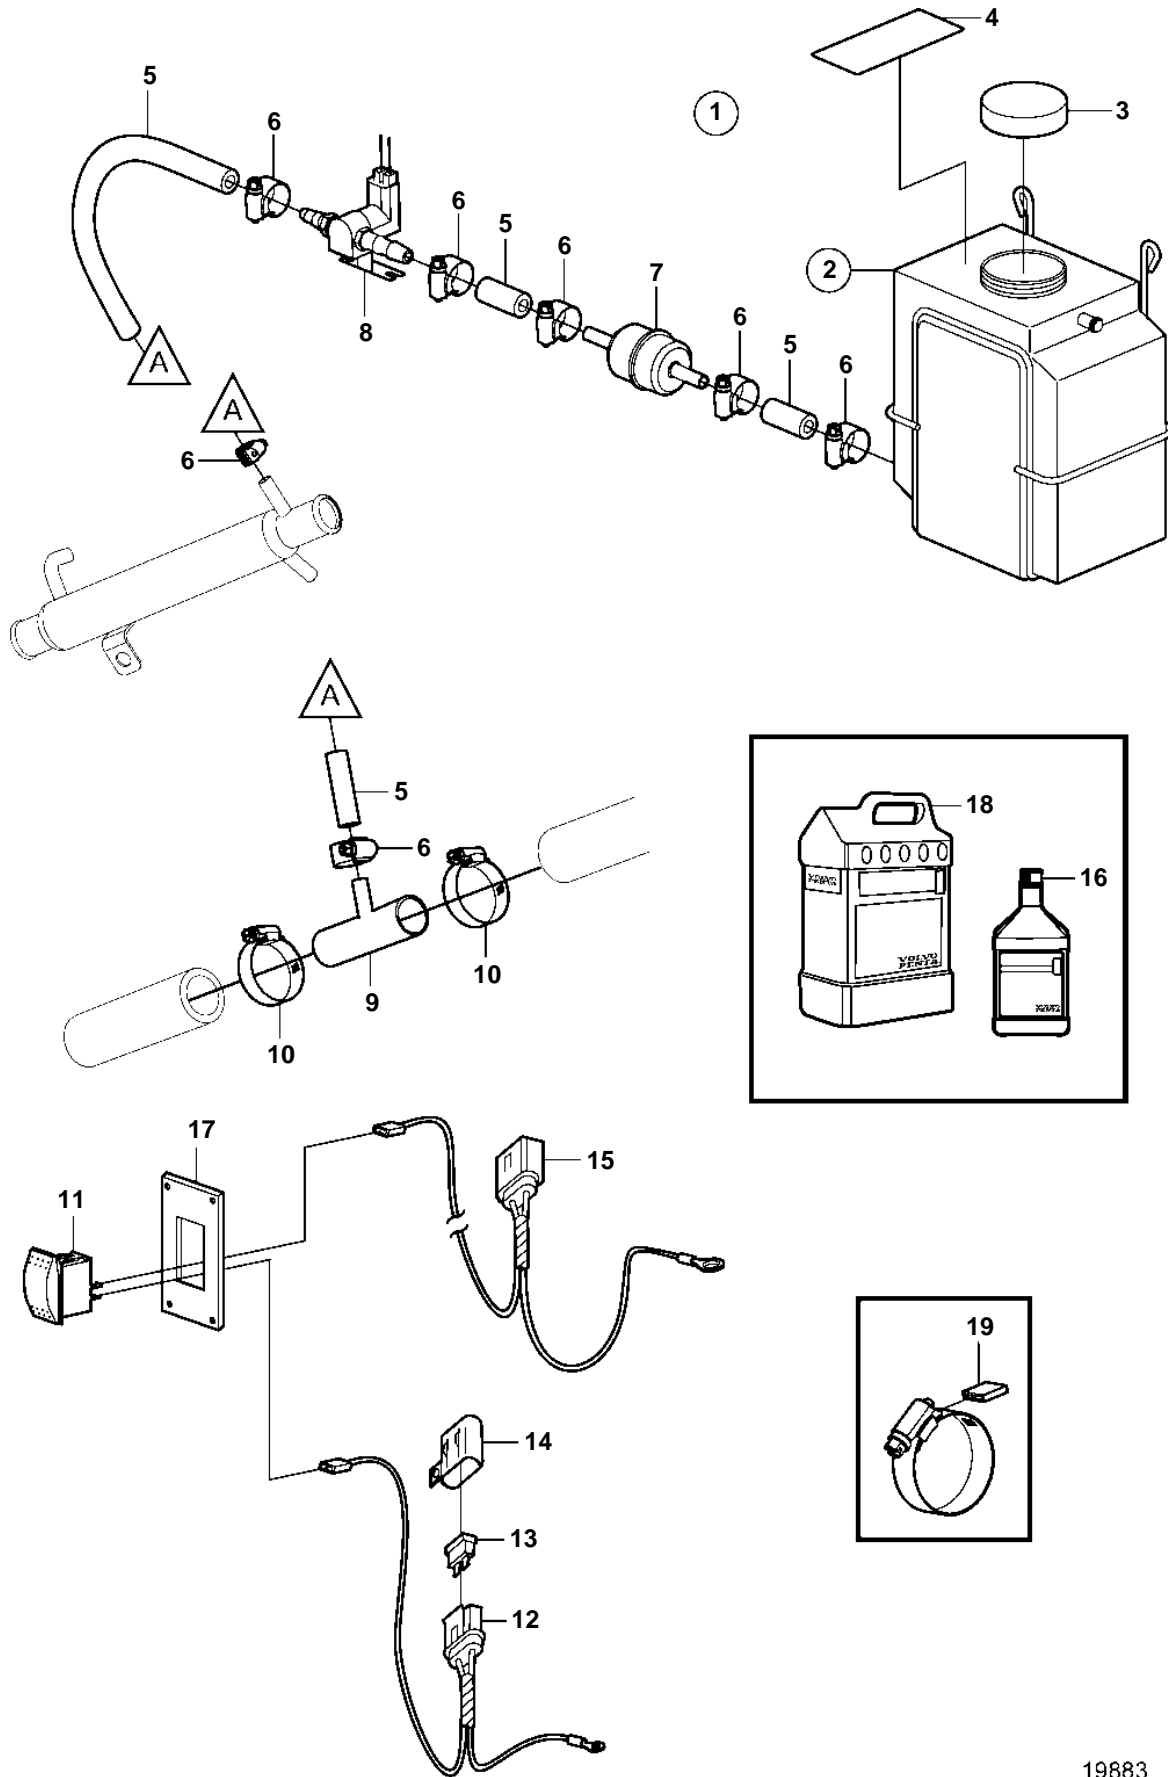

5.0GXi-B, 5.0GXi-BF, 5.0OSi-B, 5.0OSi-BF, 5.7Gi-B, 5.7Gi-BF, 5.7GiI-B, 5.7GXi-C, 5.7GXi-CF, 5.7GXii-C

5.0GXi-B, 5.0GXi-BF, 5.0OSi-B, 5.0OSi-BF, 5.7Gi-B, 5.7Gi-BF, 5.7Giil-B, 5.7GXi-C, 5.7GXi-CF, 5.7GXii-C

REF	PART NO.	QTY	DESCRIPTION	NOTES
1	41103100	1	Cleaner kit	
2	3862039	1	• Tank	
3	3858990	1	• • Cap	
4	7741899	1	• Decal	
5		1	• Hose	CUT
6	3853794	6	• Clamp	
7	3587530	1	• Filter	
8	3862492	1	• Solenoid valve	
9	3861961	1	• T-pipe	
10	3853786	2	• Clamp	
11	3862491	1	• Switch	
12	3862489	1	• Wiring harness	
13	983966	1	• • Fuse	
14	8072808	1	• • Cover	
15	3862890	1	• Wiring harness	
16	41103103	X	• Neutralizing agent	1 QUART (946ml)
17	3862899	1	• Switch plate	BLACK
	3862898	X	Switch plate	WHITE
	3862900	X	Switch plate	WOODGRAIN
18	41103102	X	Neutralizing agent	1 GALLON (3.78L)
19	3858532	X	Cover	W=0.465" (11.8mm)
	3861999	X	Cover	W=0.300" (7.6mm)