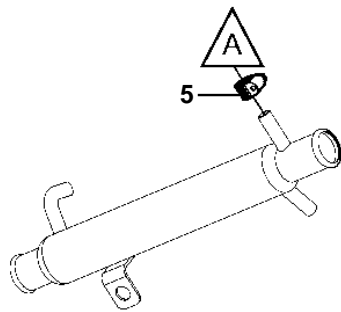

5.7OSi-A, 5.7OSi-AF, 5.7OSXi-A, 5.7OSXi-AF

5.7OSi-A, 5.7OSi-AF, 5.7OSXi-A, 5.7OSXi-AF

REF	PART NO.	QTY	DESCRIPTION	NOTES
1	3862039	1	Tank	
2	3858990	1	• Cap	
3	7741899	1	Decal	
4		1	Hose	CUT
5	3853794	6	Clamp	
6	3587530	1	Filter	
7	3862492	1	Solenoid valve	
8	3862491	1	Switch	
9	3862899	1	Switch plate	BLACK
	3862898	X	Switch plate	WHITE
	3862900	X	Switch plate	WOODGRAIN
10	3862489	1	Wiring harness	
11	983966	1	• Fuse	
12	8072808	1	• Cover	
13	3862890	1	Wiring harness	
14	41103103	X	Neutralizing agent	1 QUART (946ml)
15	41103102	X	Neutralizing agent	1 GALLON (3.78L)
16	3858532	X	Cover	W=0.465" (11.8mm)
	3861999	X	Cover	W=0.300" (7.6mm)