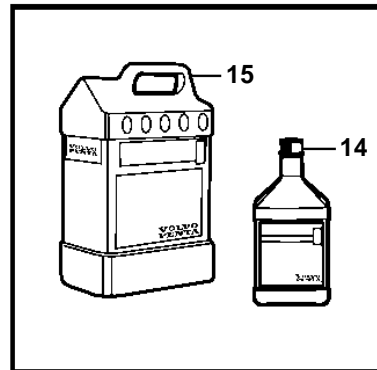

5.7OSi-A, 5.7OSi-AF, 5.7OSXi-A, 5.7OSXi-AF

5.7OSi-A, 5.7OSi-AF, 5.7OSXi-A, 5.7OSXi-AF

REF	PART NO.	QTY	DESCRIPTION	NOTES
1	3862039	1	Tank	
2	3858990	1	• Cap	
3	7741899	1	Decal	
4		1	Hose	CUT
5	3853794	6	Clamp	
6	3587530	1	Filter	
7	3862492	1	Solenoid valve	
8	3862491	1	Switch	
9	3862899	1	Switch plate	BLACK
	3862898	X	Switch plate	WHITE
	3862900	X	Switch plate	WOODGRAIN
10	3862489	1	Wiring harness	
11	983966	1	• Fuse	
12	8072808	1	• Cover	
13	3862890	1	Wiring harness	
14	41103103	X	Neutralizing agent	1 QUART (946ml)
15	41103102	X	Neutralizing agent	1 GALLON (3.78L)
16	3858532	X	Cover	W=0.465" (11.8mm)
	3861999	X	Cover	W=0.300" (7.6mm)