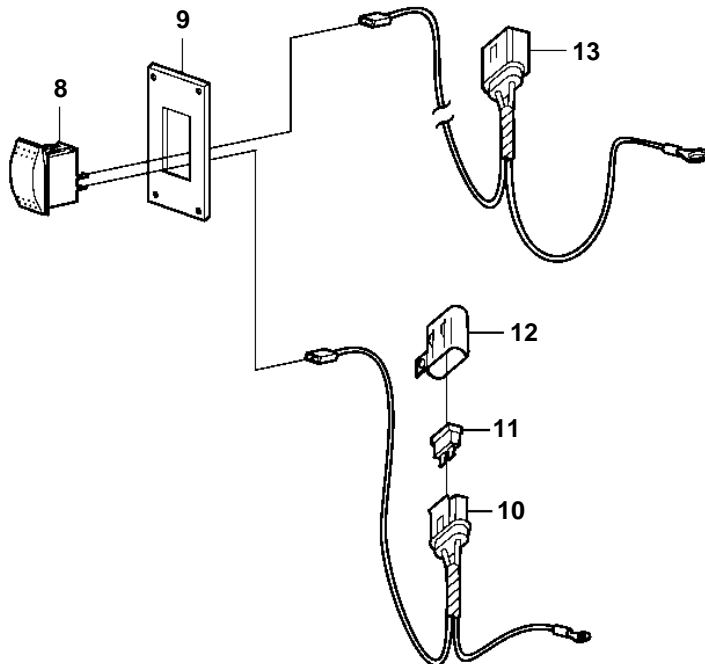

5.7OSi-A, 5.7OSi-AF, 5.7OSXi-A, 5.7OSXi-AF

5.7OSi-A, 5.7OSi-AF, 5.7OSXi-A, 5.7OSXi-AF

REF	PART NO.	QTY	DESCRIPTION	NOTES
1	3862039	1	Tank	
2	3858990	1	• Cap	
3	7741899	1	Decal	
4		1	Hose	CUT
5	3853794	6	Clamp	
6	3587530	1	Filter	
7	3862492	1	Solenoid valve	
8	3862491	1	Switch	
9	3862899	1	Switch plate	BLACK
	3862898	X	Switch plate	WHITE
	3862900	X	Switch plate	WOODGRAIN
10	3862489	1	Wiring harness	
11	983966	1	• Fuse	
12	8072808	1	• Cover	
13	3862890	1	Wiring harness	
14	41103103	X	Neutralizing agent	1 QUART (946ml)
15	41103102	X	Neutralizing agent	1 GALLON (3.78L)
16	3858532	X	Cover	W=0.465" (11.8mm)
	3861999	X	Cover	W=0.300" (7.6mm)