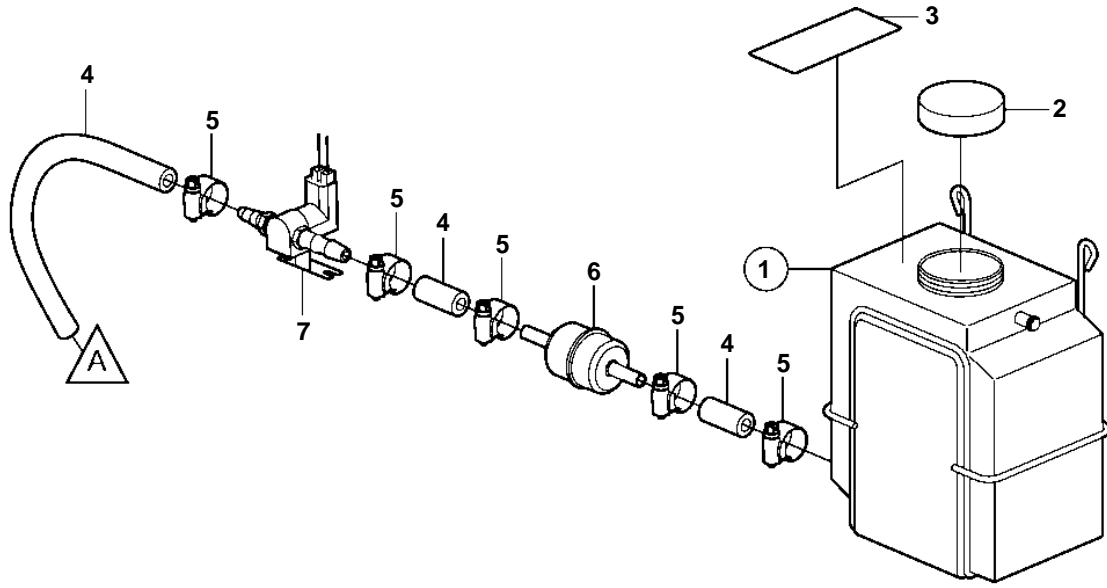

5.7OSi-A, 5.7OSi-AF, 5.7OSXi-A, 5.7OSXi-AF

5.7OSi-A, 5.7OSi-AF, 5.7OSXi-A, 5.7OSXi-AF

REF	PART NO.	QTY	DESCRIPTION	NOTES
1	3862039	1	Tank	
2	3858990	1	• Cap	
3	7741899	1	Decal	
4		1	Hose	CUT
5	3853794	6	Clamp	
6	3587530	1	Filter	
7	3862492	1	Solenoid valve	
8	3862491	1	Switch	
9	3862899	1	Switch plate	BLACK
	3862898	X	Switch plate	WHITE
	3862900	X	Switch plate	WOODGRAIN
10	3862489	1	Wiring harness	
11	983966	1	• Fuse	
12	8072808	1	• Cover	
13	3862890	1	Wiring harness	
14	41103103	X	Neutralizing agent	1 QUART (946ml)
15	41103102	X	Neutralizing agent	1 GALLON (3.78L)
16	3858532	X	Cover	W=0.465" (11.8mm)
	3861999	X	Cover	W=0.300" (7.6mm)