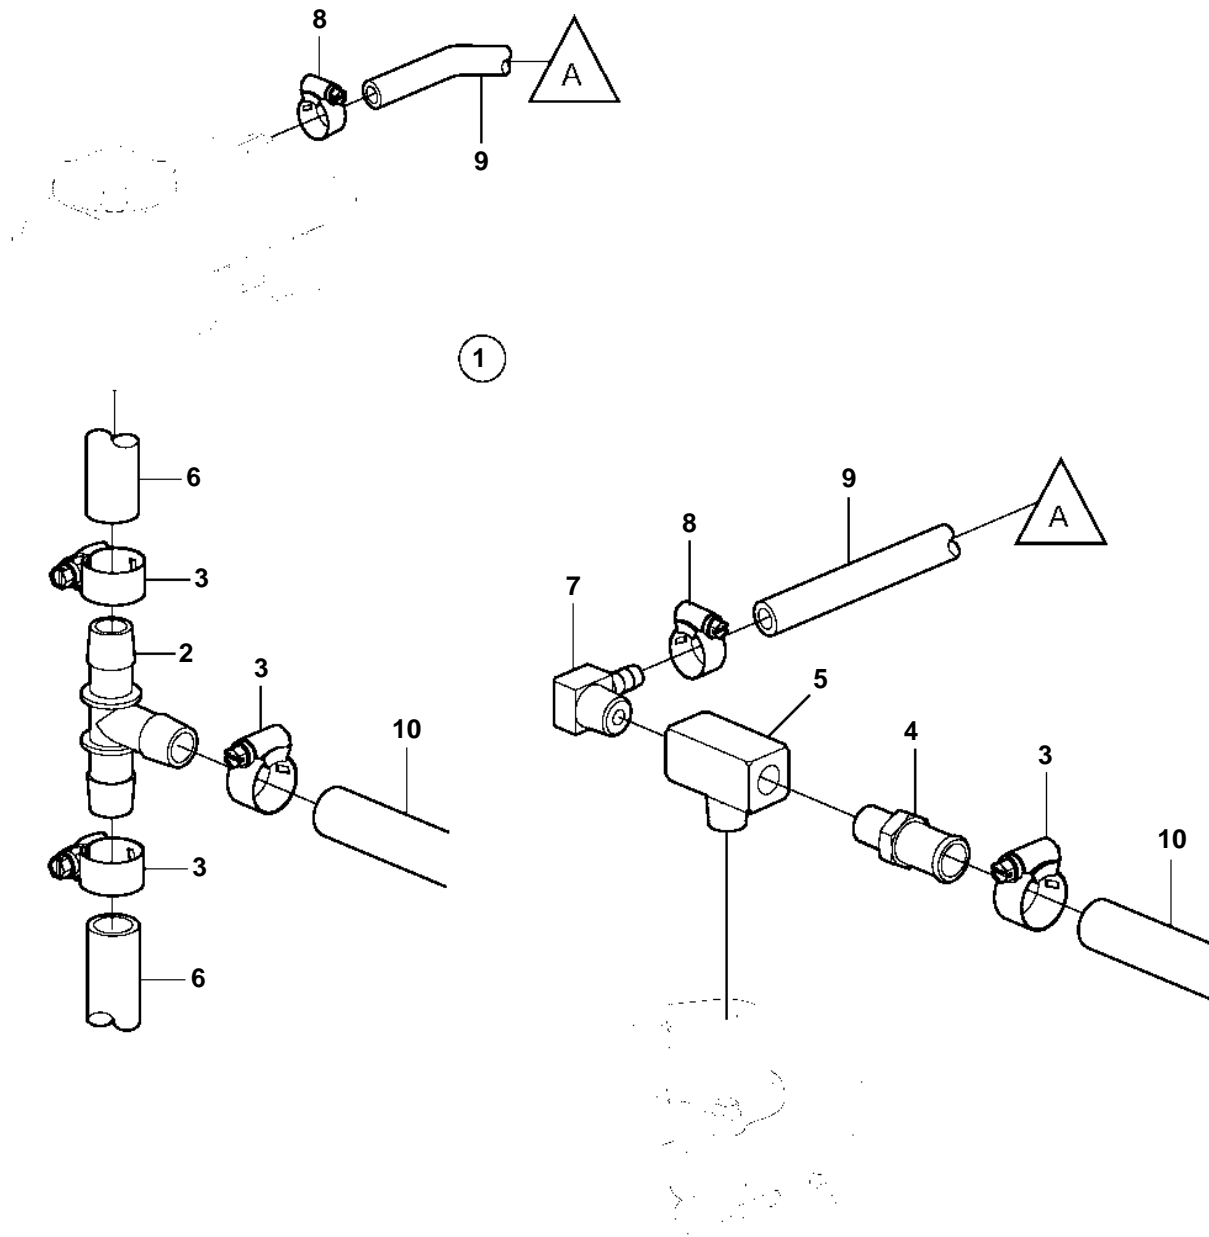

5.0GXi-B, 5.0GXi-BF, 5.0OSi-B, 5.0OSi-BF, 5.7Gi-B, 5.7Gi-BF, 5.7GiI-B, 5.7GXi-C, 5.7GXi-CF, 5.7GXii-C, 5.7OSi-A, 5.7OSi-AF, 5.7OSXi-A, 5.7OSXi-AF

5.0GXi-B, 5.0GXi-BF, 5.0OSi-B, 5.0OSi-BF, 5.7Gi-B, 5.7Gi-BF, 5.7Giil-B, 5.7GXi-C, 5.7GXi-CF, 5.7GXii-C, 5.7OSi-A, 5.7OSi-AF, 5.7OSXi-A, 5.7OSXi-AF

REF	PART NO.	QTY	DESCRIPTION	NOTES
1	3860719	1	Hot water output kit	
2	3860613	1	· Fitting	
3	3853780	4	· Clamp	
4	969497	1	· Nipple	
5	3860586	1	· Fitting	
6		1	Hoseexpansion tank	CUT
7	3860585	1	Fitting	
8	3860413	2	Clamp	
9		1	Hose	See page for thermostat housing.
10		X	Hoseheater	NOT INCLUDED IN KIT