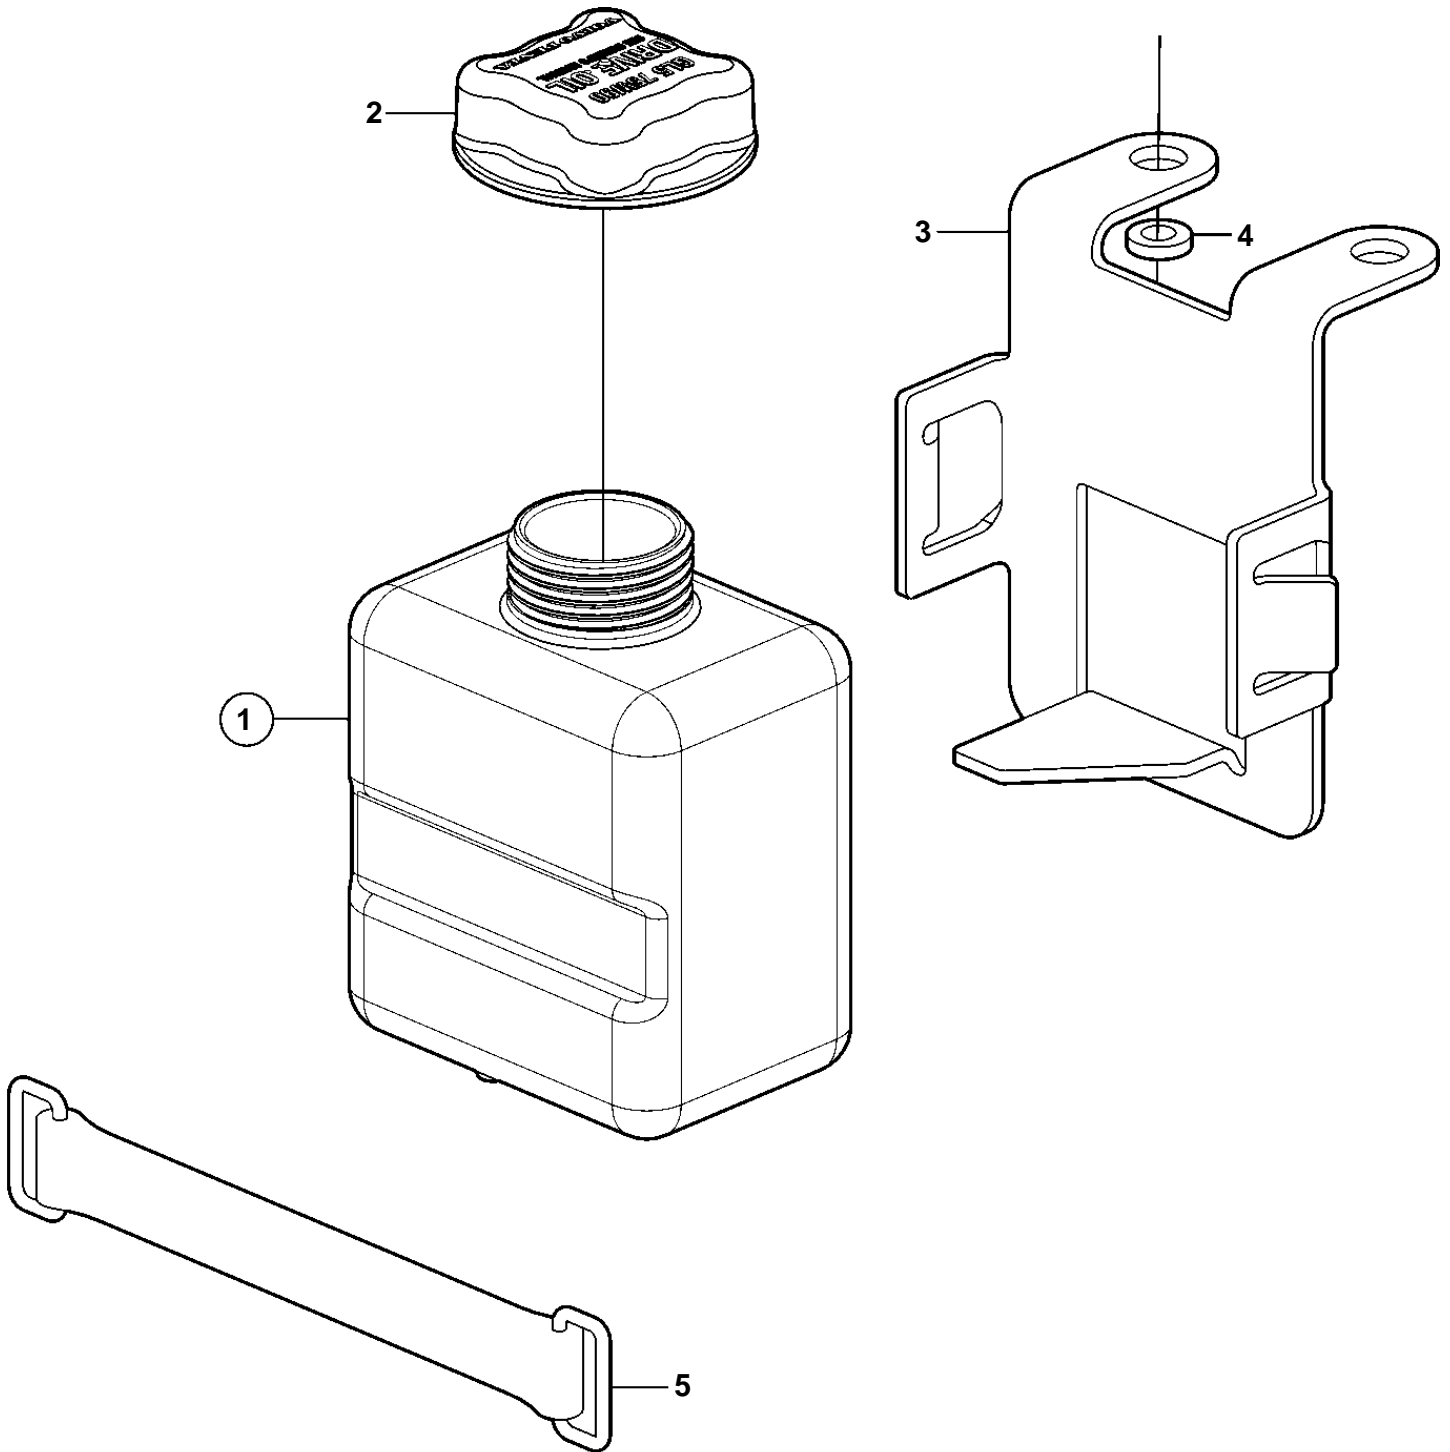

5.00Si-F, 5.00Si-FF

18772

5.0OSi-F, 5.0OSi-FF

REF	PART NO.	QTY	DESCRIPTION
1	3862175	1	Oil reservoir
2	3862109	1	• Cap
3	3861764	1	Bracket
4	930842	1	Washer
5	3862111	1	Strap