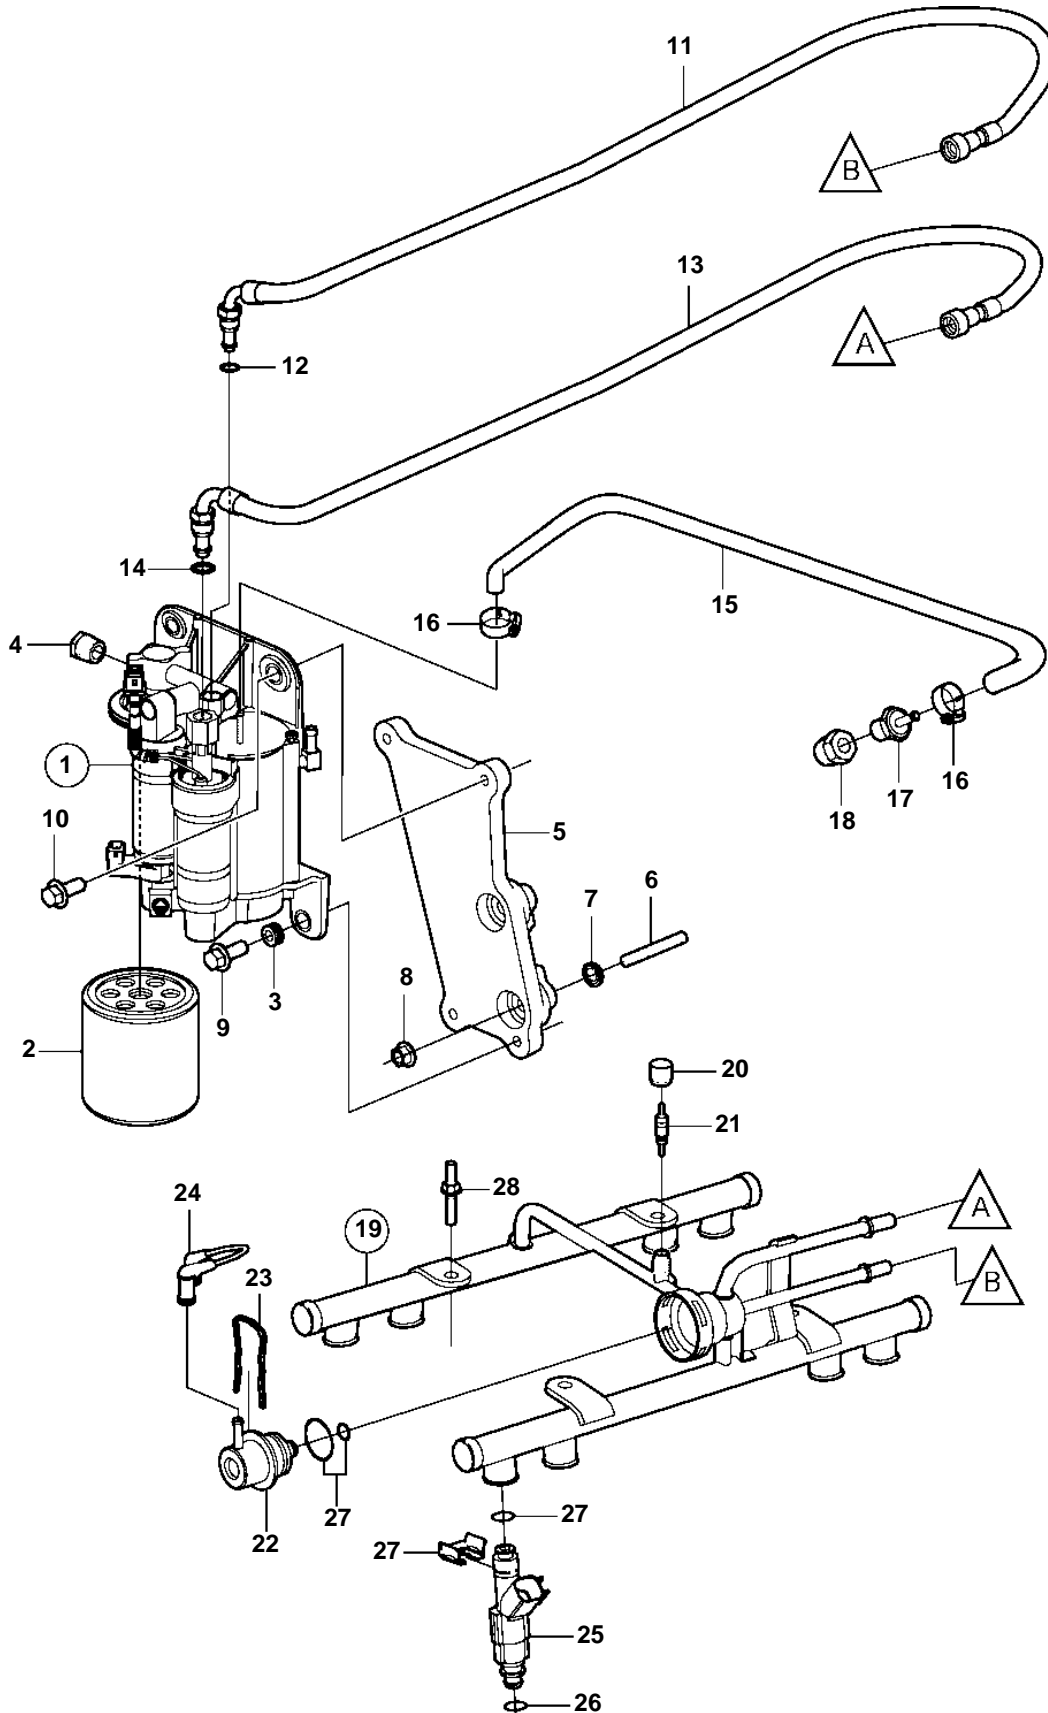

5.0GXi-F, 5.0GXi-FF, 5.0OSi-F, 5.0OSi-FF

22210

5.0GXi-F, 5.0GXi-FF, 5.00Si-F, 5.00Si-FF

| REF | PART NO. | QTY | DESCRIPTION          | NOTES   |
|-----|----------|-----|----------------------|---|
| 1   | 3861355  | 1   | Fuel pump kit        |   |
|     | 3588865  | 1   | · Fuel pump kit      | HIGH PRESSURE PUMP  |
| 2   | 3862228  | 1   | · Fuel filter        |   |
| 3   | 3861396  | 4   | · Rubber bushing     |   |
| 4   | 3857816  | 1   | Bushing              |   |
| 5   | 3861031  | 1   | Bracket              |   |
| 6   | 3860928  | 2   | Stud                 |   |
| 7   | 3860538  | 2   | Nut, speed           |   |
| 8   | 3853404  | 2   | Lock nut             |   |
| 9   | 982702   | 2   | Flange screw         |   |
| 10  | 982702   | 2   | Flange screw         | SEA WATER COOLING   |
|     | 946472   | 2   | Screw                | FRESH WATER COOLING   |
| 11  | 3862635  | 1   | Fuel line            |   |
| 12  | 3850424  | 1   | · O-ring             |   |
| 13  | 3862634  | 1   | Fuel line            |   |
| 14  | 3850423  | 1   | · O-ring             |   |
| 15  | 3807070  | 1   | Hose                 |   |
| 16  | 3860413  | 2   | Clamp                |   |
| 17  | 3860290  | 1   | Impulse limiter      |   |
| 18  | 3861926  | 1   | Fitting              |   |
| 19  | 3858966  | 1   | Fuel pipe            |   |
| 20  | 3858972  | 1   | Cap                  |   |
| 21  | 3858971  | 1   | Fuel valve           |   |
| 22  | 3858967  | 1   | Fuel press regulator |   |
| 23  | 3858968  | 1   | Clip                 |   |
| 24  | 3858974  | 1   | Hose                 |   |
| 25  | 3858969  | 8   | Injector             |   |
| 26  | 3858981  | X   | O-ring               | Includes 16 o-rings for injectors and 2 o-rings for pressure regulator. |
| 27  | 3858970  | 8   | Retainer             |   |
| 28  | 3858973  | 4   | Stud                 |   |