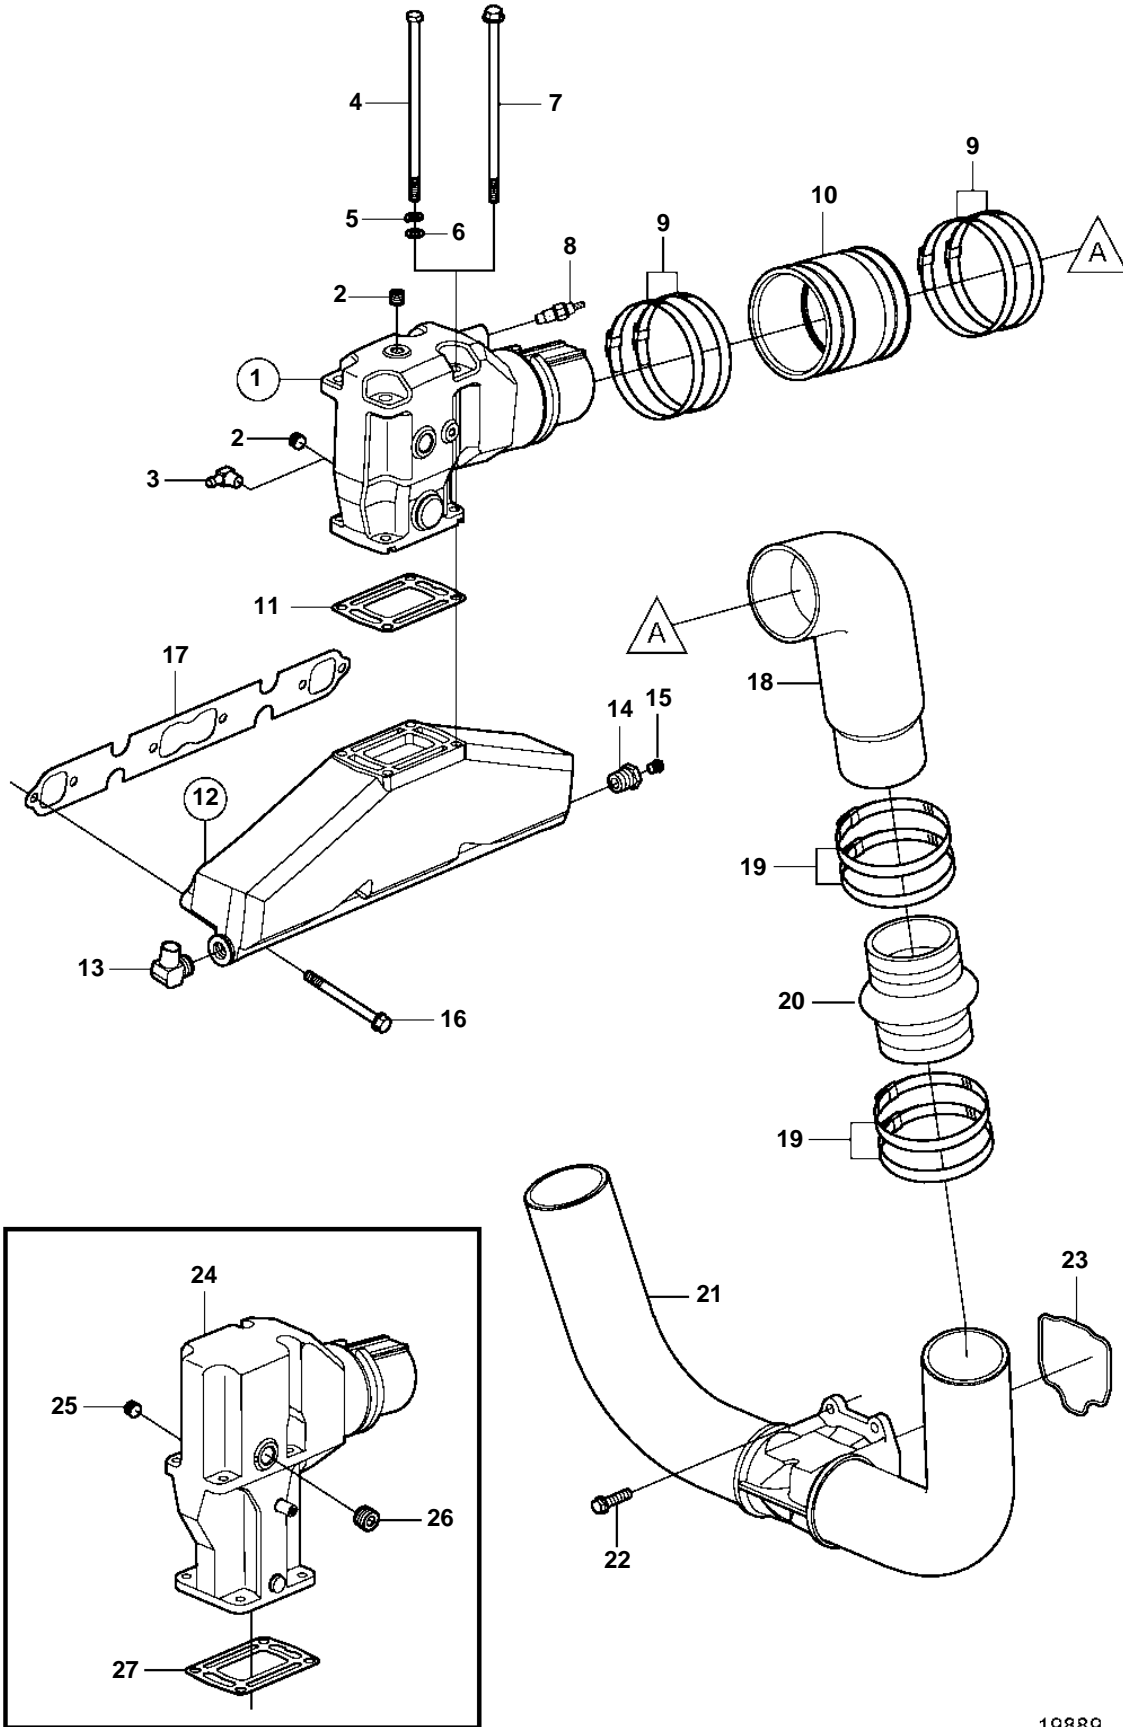

5.0OSi-E, 5.0OSi-EF

19889

5.0OSi-E, 5.0OSi-EF

REF	PART NO.	QTY	DESCRIPTION	NOTES
1	3863061	2	Exhaust riser	
2	3850740	4	• Plug	
3	3853597	1	Elbow	
4	3852830	8	Screw	EARLIER PROD
5	3852002	8	Lock washer	EARLIER PROD
6	980933	8	Washer	EARLIER PROD
7	3808361	8	Flange screw	LATER PROD
8	3862500	2	Temperature sensor	
9	3863443	8	Clamp	
10	3852696	2	Exhaust hose	
11	3863191	1	Gasket kit	
		2	• Gasket	
12	3857723	2	Exhaust manifold	
13	3852538	2	• Elbow	
14	3858291	2	• Reducer sleeve	
15	3850802	2	• Plug	
16	3857184	12	Screw	
17	3852468	2	Gasket	
18	3863189	2	Exhaust pipe	
19	3863442	8	Clamp	
20	3852741	2	Hose	
21	3858873	1	Exhaust pipe	
22	946752	4	Flange screw	
23	3587651	1	Sealing kit	
24	3862627	X	Exhaust riser	3.00" (76mm)
25	3850740	X	Plug	
26	3850999	X	Plug	
27	3863191	X	Gasket kit	
		2	• Gasket	