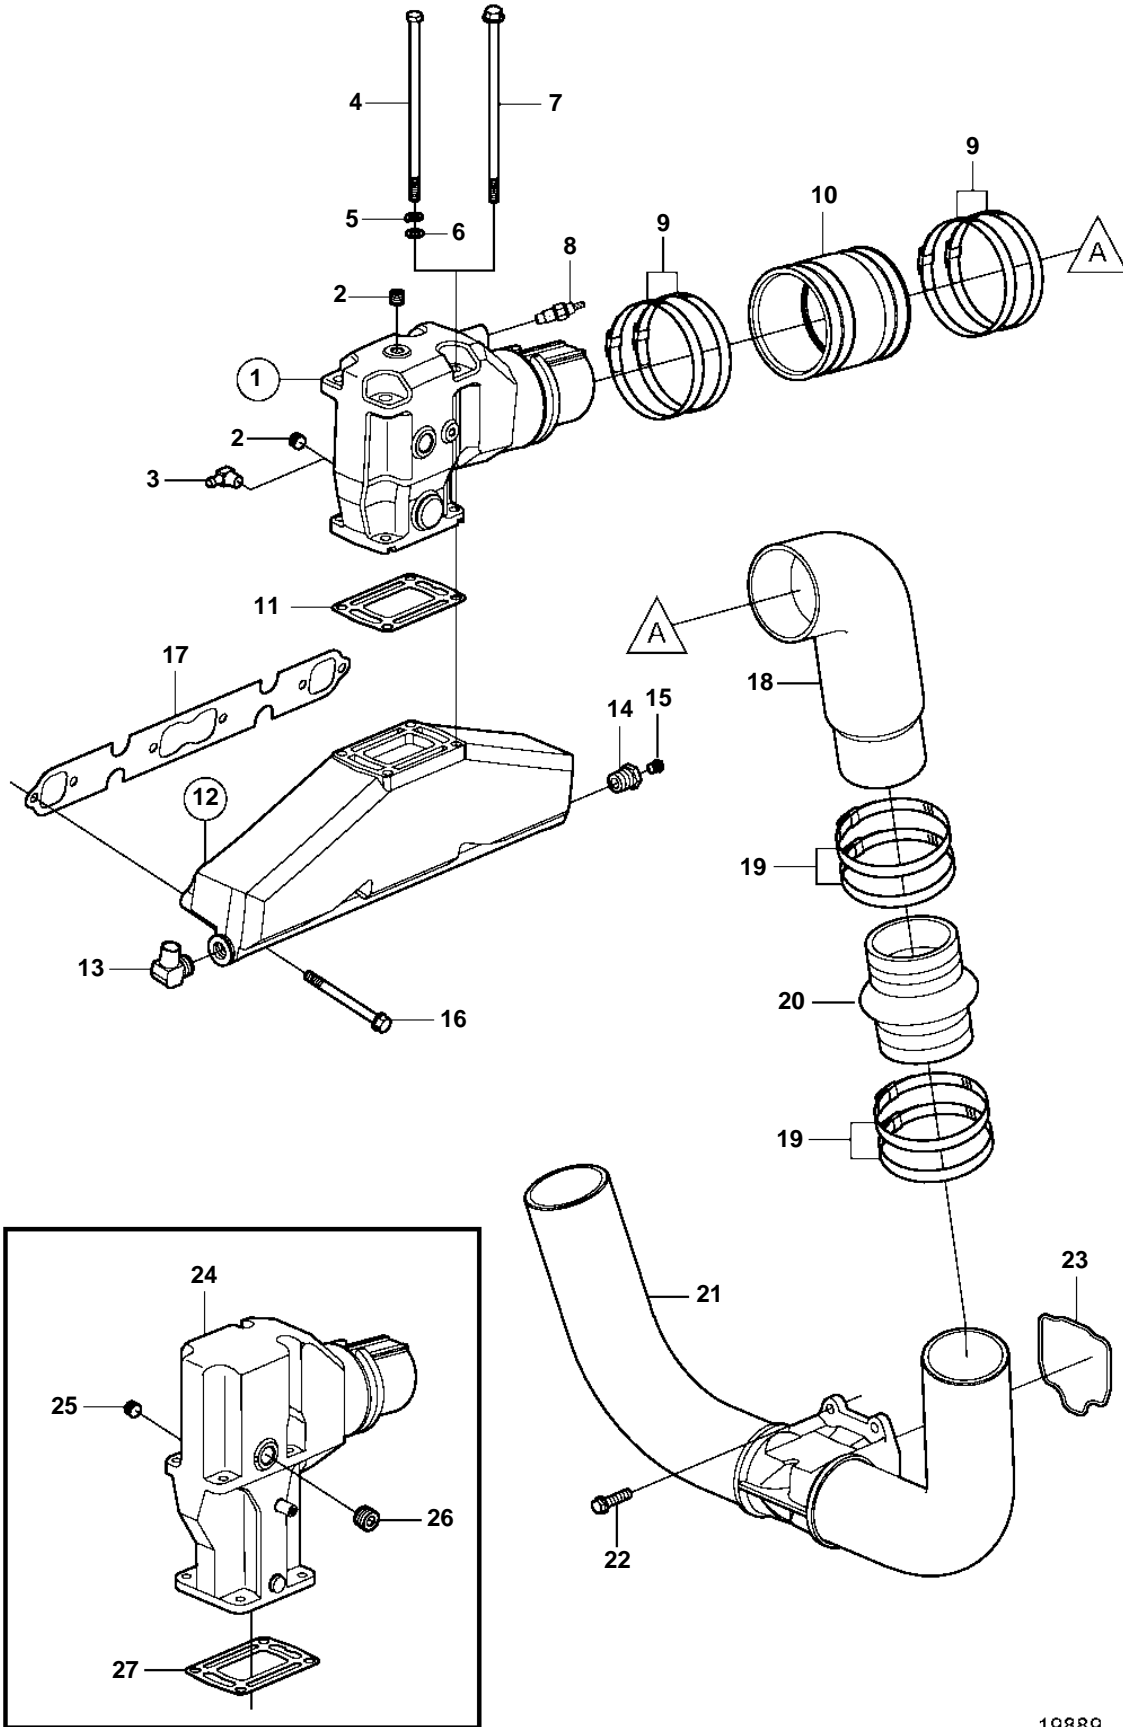

5.0GXi-E, 5.0GXi-EF

19889

5.0GXi-E, 5.0GXi-EF

REF	PART NO.	QTY	DESCRIPTION	NOTES
1	3863061	2	Exhaust riser	
2	3850740	4	• Plug	
3	3853597	1	Elbow	
4	3852830	8	Screw	EARLIER PROD
5	3852002	8	Lock washer	EARLIER PROD
6	980933	8	Washer	EARLIER PROD
7	3808361	8	Flange screw	LATER PROD
8	3862500	2	Temperature sensor	
9	3863443	8	Clamp	
10	3852696	2	Exhaust hose	
11	3863191	1	Gasket kit	
		2	• Gasket	
12	3857723	2	Exhaust manifold	
13	3852538	2	• Elbow	
14	3858291	2	• Reducer sleeve	
15	3850802	2	• Plug	
16	3857184	12	Screw	
17	3852468	2	Gasket	
18	3863189	2	Exhaust pipe	
19	3863442	8	Clamp	
20	3852741	2	Hose	
21	3858873	1	Exhaust pipe	
22	3855472	4	Flange screw	
23	3587651	1	Sealing kit	
24	3862627	X	Exhaust riser	3.00" (76mm)
25	3850740	X	Plug	
26	3850999	X	Plug	
27	3863191	X	Gasket kit	
		2	• Gasket	