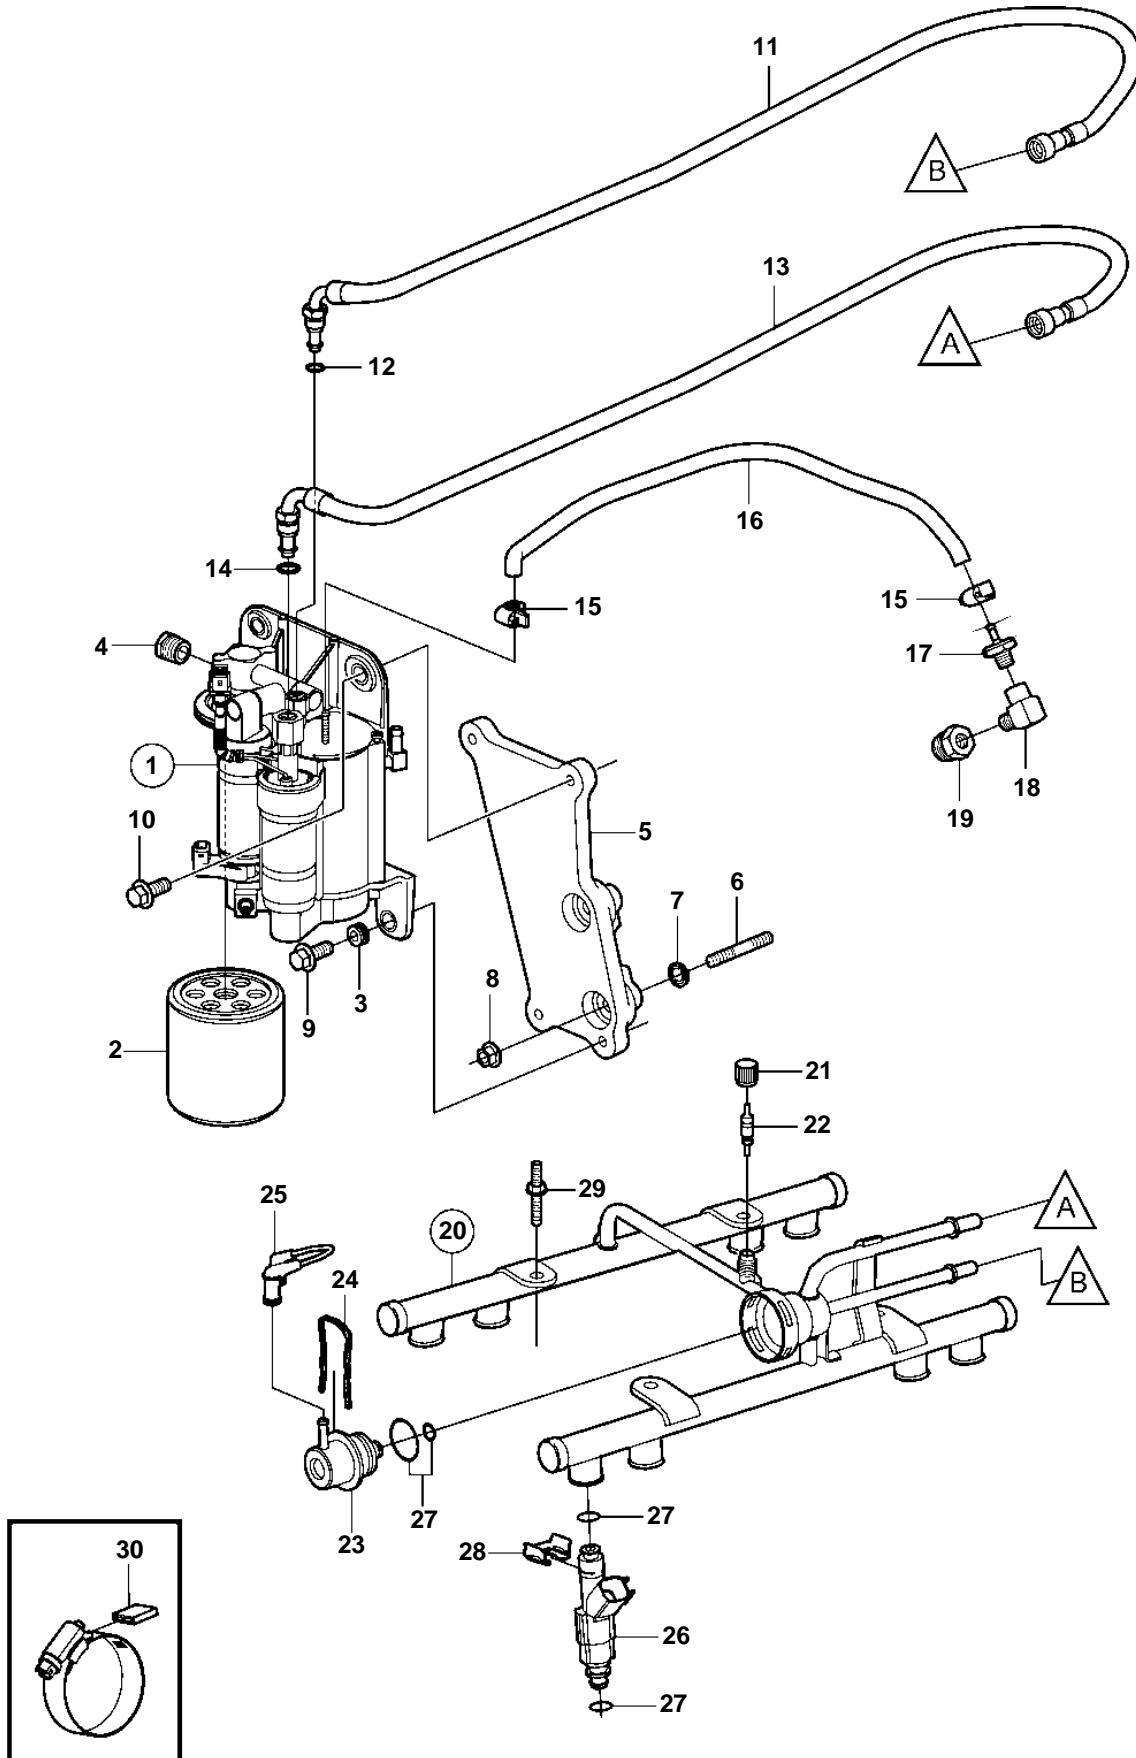

5.0GXi-E, 5.0GXi-EF, 5.0OSi-E, 5.0OSi-EF

19947

5.0GXi-E, 5.0GXi-EF, 5.0OSi-E, 5.0OSi-EF

REF	PART NO.	QTY	DESCRIPTION	NOTES
1	3861355	1	Fuel pump kit	
	3588865	1	· Fuel pump kit	HIGH PRESSURE PUMP
2	3862228	1	· Fuel filter	
3	3861396	4	· Rubber bushing	
4	3857816	1	Bushing	
5	3861031	1	Bracket	
6	3860928	2	Stud	
7	3860538	2	Nut, speed	
8	3853404	2	Lock nut	
9	982702	2	Flange screw	
10	982702	2	Flange screw	SEA WATER COOLING
	946472	2	Screw	FRESH WATER COOLING
11	3862635	1	Fuel line	
12	3850424	1	· O-ring	
13	3862634	1	Fuel line	
14	3850423	1	· O-ring	
15	3860413	2	Clamp	
16	3862561	1	Hose	
17	3860290	1	Impulse limiter	
18	16218	1	Elbow nipple	
19	3861926	1	Fitting	
20	3858966	1	Fuel pipe	
21	3858972	1	Cap	
22	3858971	1	Fuel valve	
23	3858967	1	Fuel press regulator	
24	3858968	1	Clip	
25	3858974	1	Hose	
26	3858969	8	Injector	
27	3858981	X	O-ring	Includes 16 o-rings for injectors and 2 o-rings for pressure regulator.
28	3858970	8	Retainer	
29	3858973	4	Stud	
30	3858532	X	Cover	W=0.465" (11.8mm)
	3861999	X	Cover	W=0.300" (7.6mm)