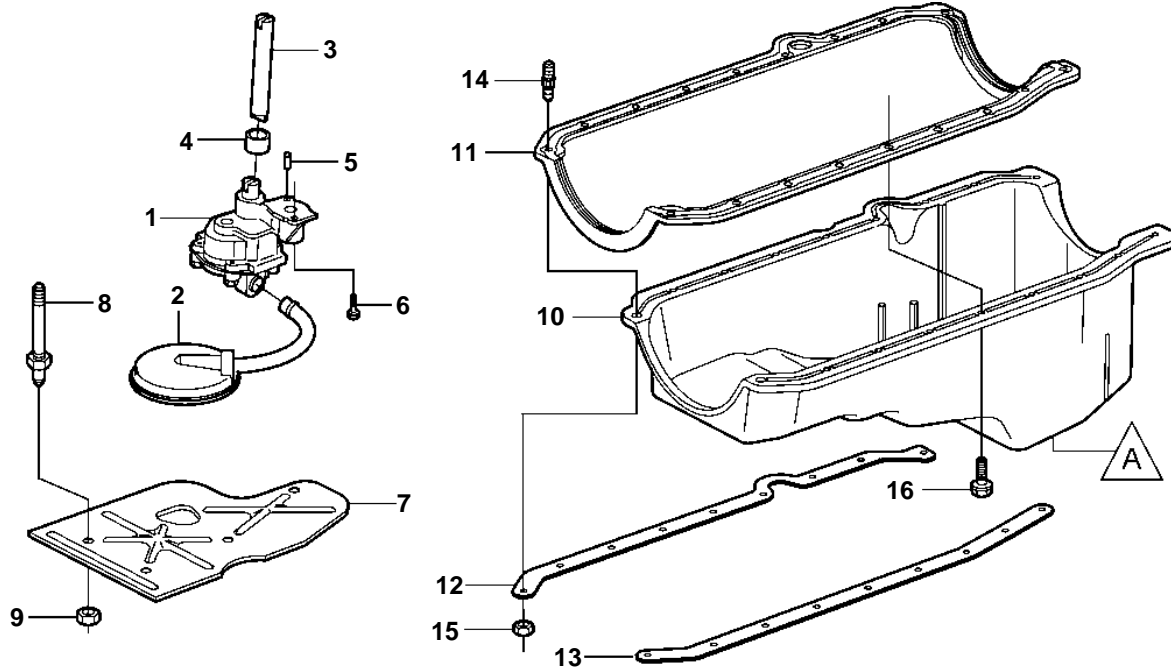

5.0GXi-E, 5.0GXi-EF, 5.0OSi-E, 5.0OSi-EF

5.0GXi-E, 5.0GXi-EF, 5.0OSi-E, 5.0OSi-EF

REF	PART NO.	QTY	DESCRIPTION	SEE SEC.	NOTES
1	3856125	1	Oil pump		
2	3856126	1	Oil pump screen		
3	3853198	1	Shaft		
4	3853199	1	Retainer		
5	3855972	2	Pin		
6	3853234	1	Screw		
7	3852744	1	Baffle plate		
8	3862354	6	Stud		
9	3857664	5	Nut		
10	3857778	1	Oil pan		
11	3856138	1	· Gasket kit		
12	3856121	1	Reinforcement		S.B
13	3856120	1	Reinforcement		P
14	3853202	4	Stud		
15	3856930	4	Nut		
16	3852595	14	Screw		
17	3860075	1	Clamp		
18	3862601	2	Oil line		
19	3860234	4	Fitting		
20	3860450	1	Adapter		
21	3852015	1	· Connector		
22	980933	1	Washer		
23	3850559	1	Oil filter		
			Bulletin P-21-7-1	P-21-7-1-EN	Oil Filters, GM gas engines
24	3852219	1	Valve		
25	3852133	2	Screw		
26	3852470	1	O-ring		
27	3860060	1	Adapter		
28	3852089	1	O-ring		
29	3853495	1	Retainer		
30	3860402	1	Tube		
31	3853419	1	Screw		
32	3852033	1	O-ring		
33	3851981	1	Sealing washer		
34	3855112	1	Fitting		EARLIER PROD
	888954	1	Fitting		LATER PROD
35	3853674	1	O-ring		
36	3852007	1	Washer		
37	3850822	1	Hollow screw		EARLIER PROD
	888958	1	Retainer		LATER PROD
38	3862844	1	Oil dipstick		