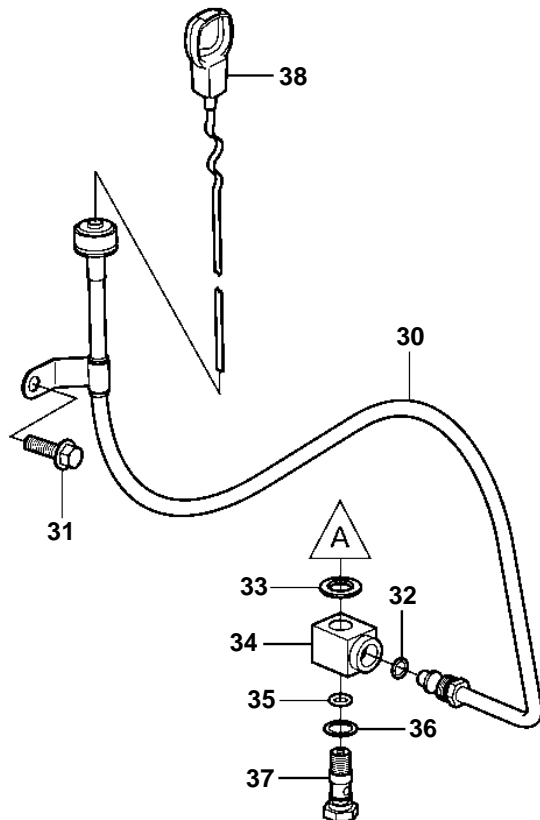

5.0GXi-E, 5.0GXi-EF, 5.0OSi-E, 5.0OSi-EF

5.0GXi-E, 5.0GXi-EF, 5.0OSi-E, 5.0OSi-EF

REF	PART NO.	QTY	DESCRIPTION	SEE SEC.	NOTES
1	3856125	1	Oil pump		
2	3856126	1	Oil pump screen		
3	3853198	1	Shaft		
4	3853199	1	Retainer		
5	3855972	2	Pin		
6	3853234	1	Screw		
7	3852744	1	Baffle plate		
8	3862354	6	Stud		
9	3857664	5	Nut		
10	3857778	1	Oil pan		
11	3856138	1	· Gasket kit		
12	3856121	1	Reinforcement		S.B
13	3856120	1	Reinforcement		P
14	3853202	4	Stud		
15	3856930	4	Nut		
16	3852595	14	Screw		
17	3860075	1	Clamp		
18	3862601	2	Oil line		
19	3860234	4	Fitting		
20	3860450	1	Adapter		
21	3852015	1	· Connector		
22	980933	1	Washer		
23	3850559	1	Oil filter		
			Bulletin P-21-7-1	P-21-7-1-EN	Oil Filters, GM gas engines
24	3852219	1	Valve		
25	3852133	2	Screw		
26	3852470	1	O-ring		
27	3860060	1	Adapter		
28	3852089	1	O-ring		
29	3853495	1	Retainer		
30	3860402	1	Tube		
31	3853419	1	Screw		
32	3852033	1	O-ring		
33	3851981	1	Sealing washer		
34	3855112	1	Fitting		EARLIER PROD
	888954	1	Fitting		LATER PROD
35	3853674	1	O-ring		
36	3852007	1	Washer		
37	3850822	1	Hollow screw		EARLIER PROD
	888958	1	Retainer		LATER PROD
38	3862844	1	Oil dipstick		