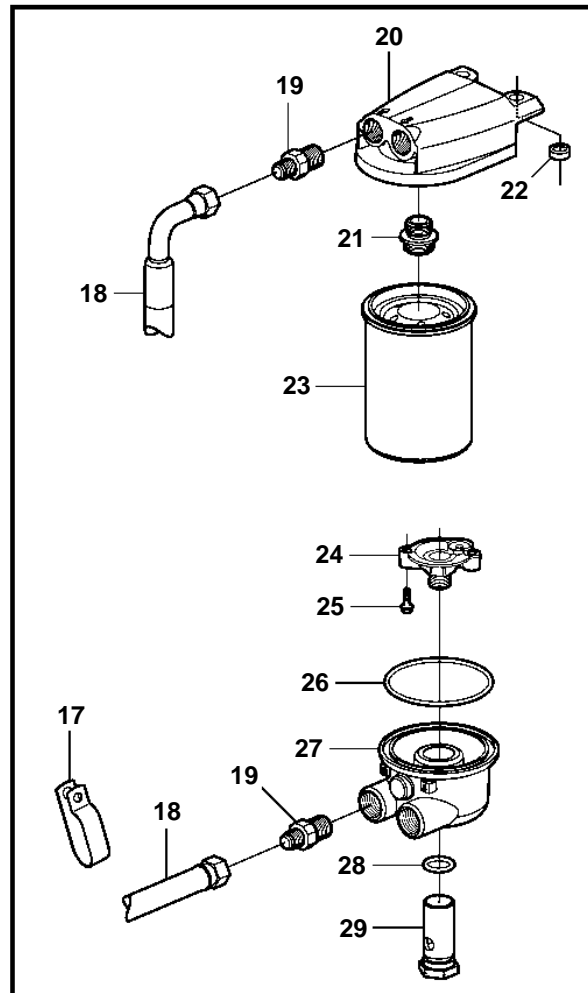

5.0GXi-E, 5.0GXi-EF, 5.0OSi-E, 5.0OSi-EF

5.0GXi-E, 5.0GXi-EF, 5.0OSi-E, 5.0OSi-EF

REF	PART NO.	QTY	DESCRIPTION	SEE SEC.	NOTES
1	3856125	1	Oil pump		
2	3856126	1	Oil pump screen		
3	3853198	1	Shaft		
4	3853199	1	Retainer		
5	3855972	2	Pin		
6	3853234	1	Screw		
7	3852744	1	Baffle plate		
8	3862354	6	Stud		
9	3857664	5	Nut		
10	3857778	1	Oil pan		
11	3856138	1	· Gasket kit		
12	3856121	1	Reinforcement		S.B
13	3856120	1	Reinforcement		P
14	3853202	4	Stud		
15	3856930	4	Nut		
16	3852595	14	Screw		
17	3860075	1	Clamp		
18	3862601	2	Oil line		
19	3860234	4	Fitting		
20	3860450	1	Adapter		
21	3852015	1	· Connector		
22	980933	1	Washer		
23	3850559	1	Oil filter		
			Bulletin P-21-7-1	P-21-7-1-EN	Oil Filters, GM gas engines
24	3852219	1	Valve		
25	3852133	2	Screw		
26	3852470	1	O-ring		
27	3860060	1	Adapter		
28	3852089	1	O-ring		
29	3853495	1	Retainer		
30	3860402	1	Tube		
31	3853419	1	Screw		
32	3852033	1	O-ring		
33	3851981	1	Sealing washer		
34	3855112	1	Fitting		EARLIER PROD
	888954	1	Fitting		LATER PROD
35	3853674	1	O-ring		
36	3852007	1	Washer		
37	3850822	1	Hollow screw		EARLIER PROD
	888958	1	Retainer		LATER PROD
38	3862844	1	Oil dipstick		