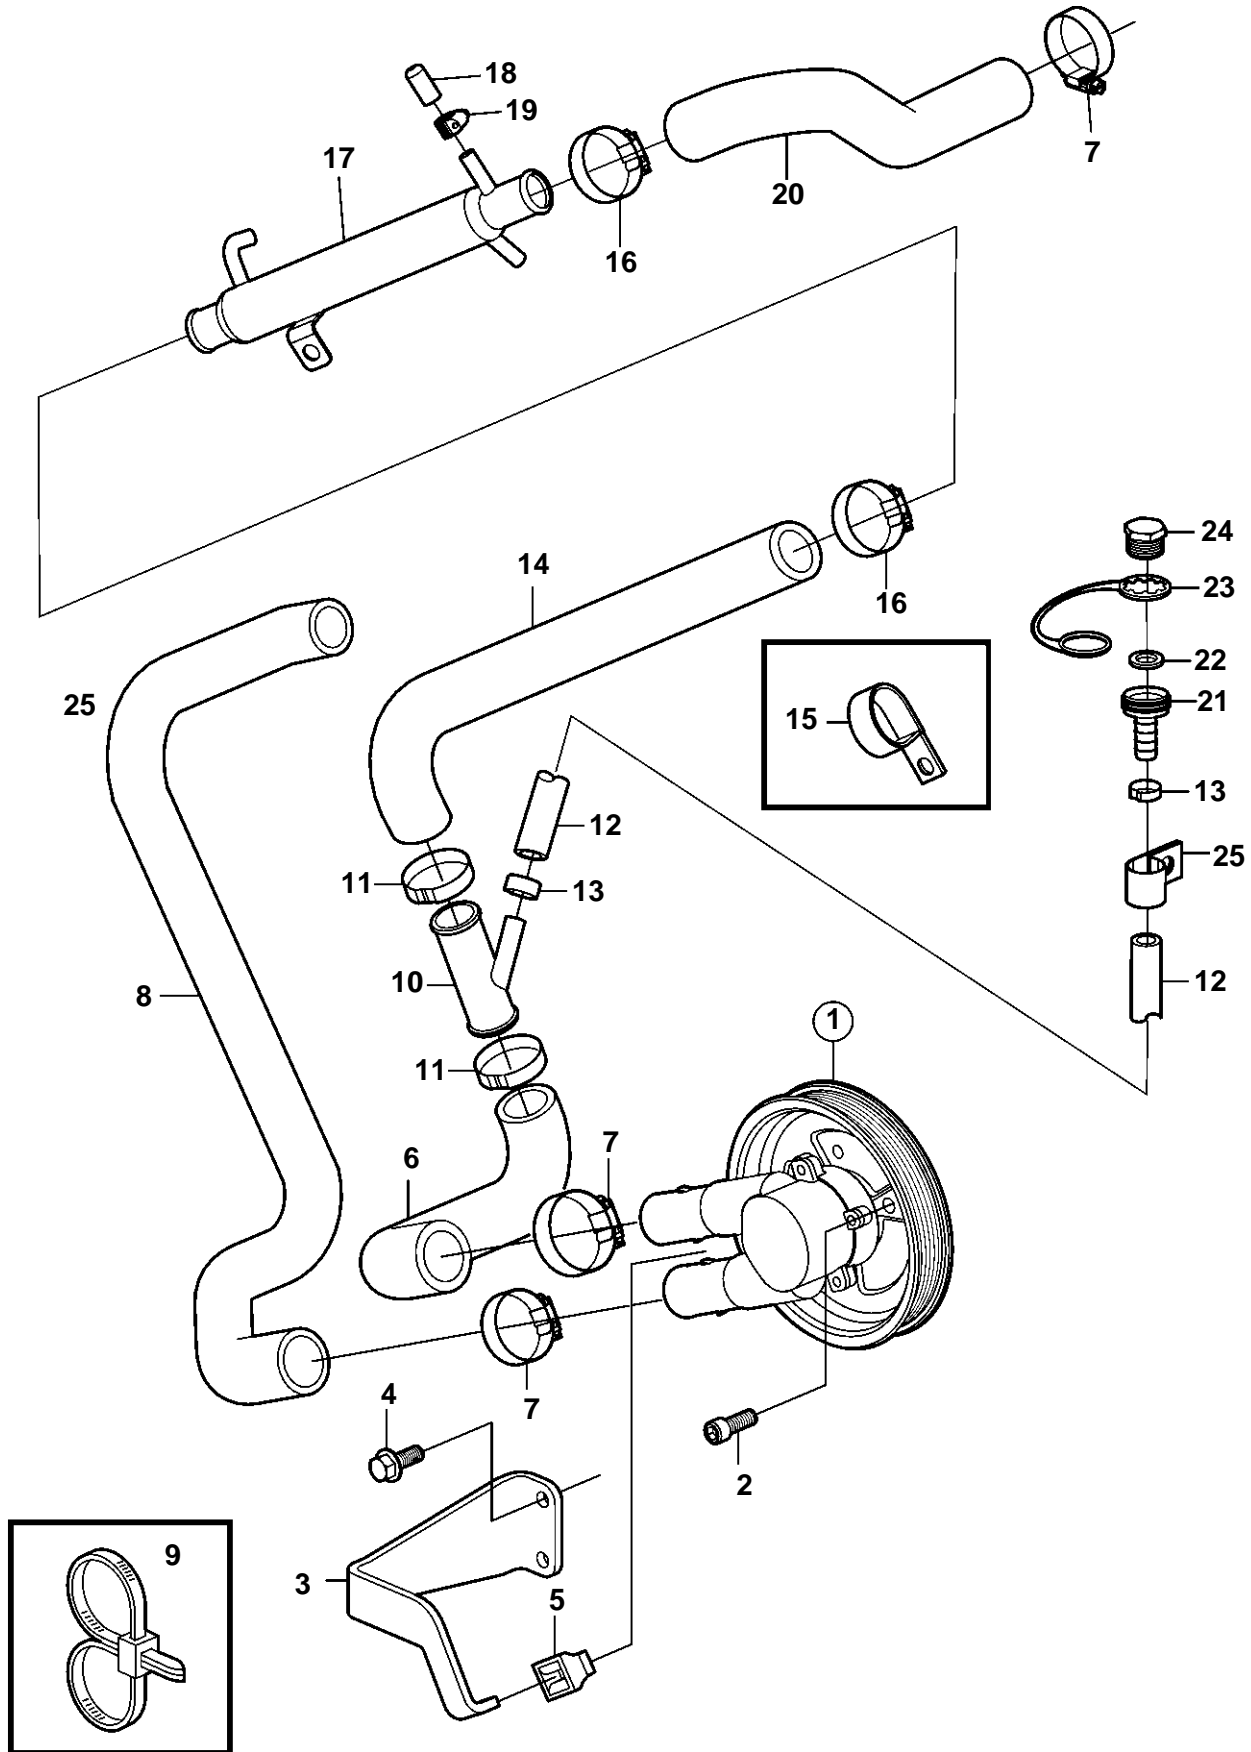

5.0GXi-E, 5.0OSi-E

19930

5.0GXi-E, 5.0OSi-E

REF	PART NO.	QTY	DESCRIPTION	SEE SEC.
1	3862482	1	Sea water pump	6574
2	3857939	3	Screw	
3	3858241	1	Bracket	
4	3853266	2	Screw	
5	3857954	1	Stop	
6	3862542	1	Hose	
7	3863440	3	Clamp	
8	3862538	1	Hose	
9	3850115	1	Strip clamp	
10	3862699	2	T-pipe	
11	982645	2	Clamp	
12	3862901	1	Hose	
13	983146	2	Clamp	
14	3862543	1	Hose	
15	3853312	1	Clamp	
16	3863444	2	Clamp	
17	3862629	1	Oil cooler	
18	3856766	1	Cap	
19	3860413	1	Clamp	
20	3861567	1	Hose	
21	3862902	1	Flushing connection	
22	3862079	1	Gasket	
23	3862082	1	Retainer	
24	3862656	1	Cap	
25	3862891	1	Clamp	