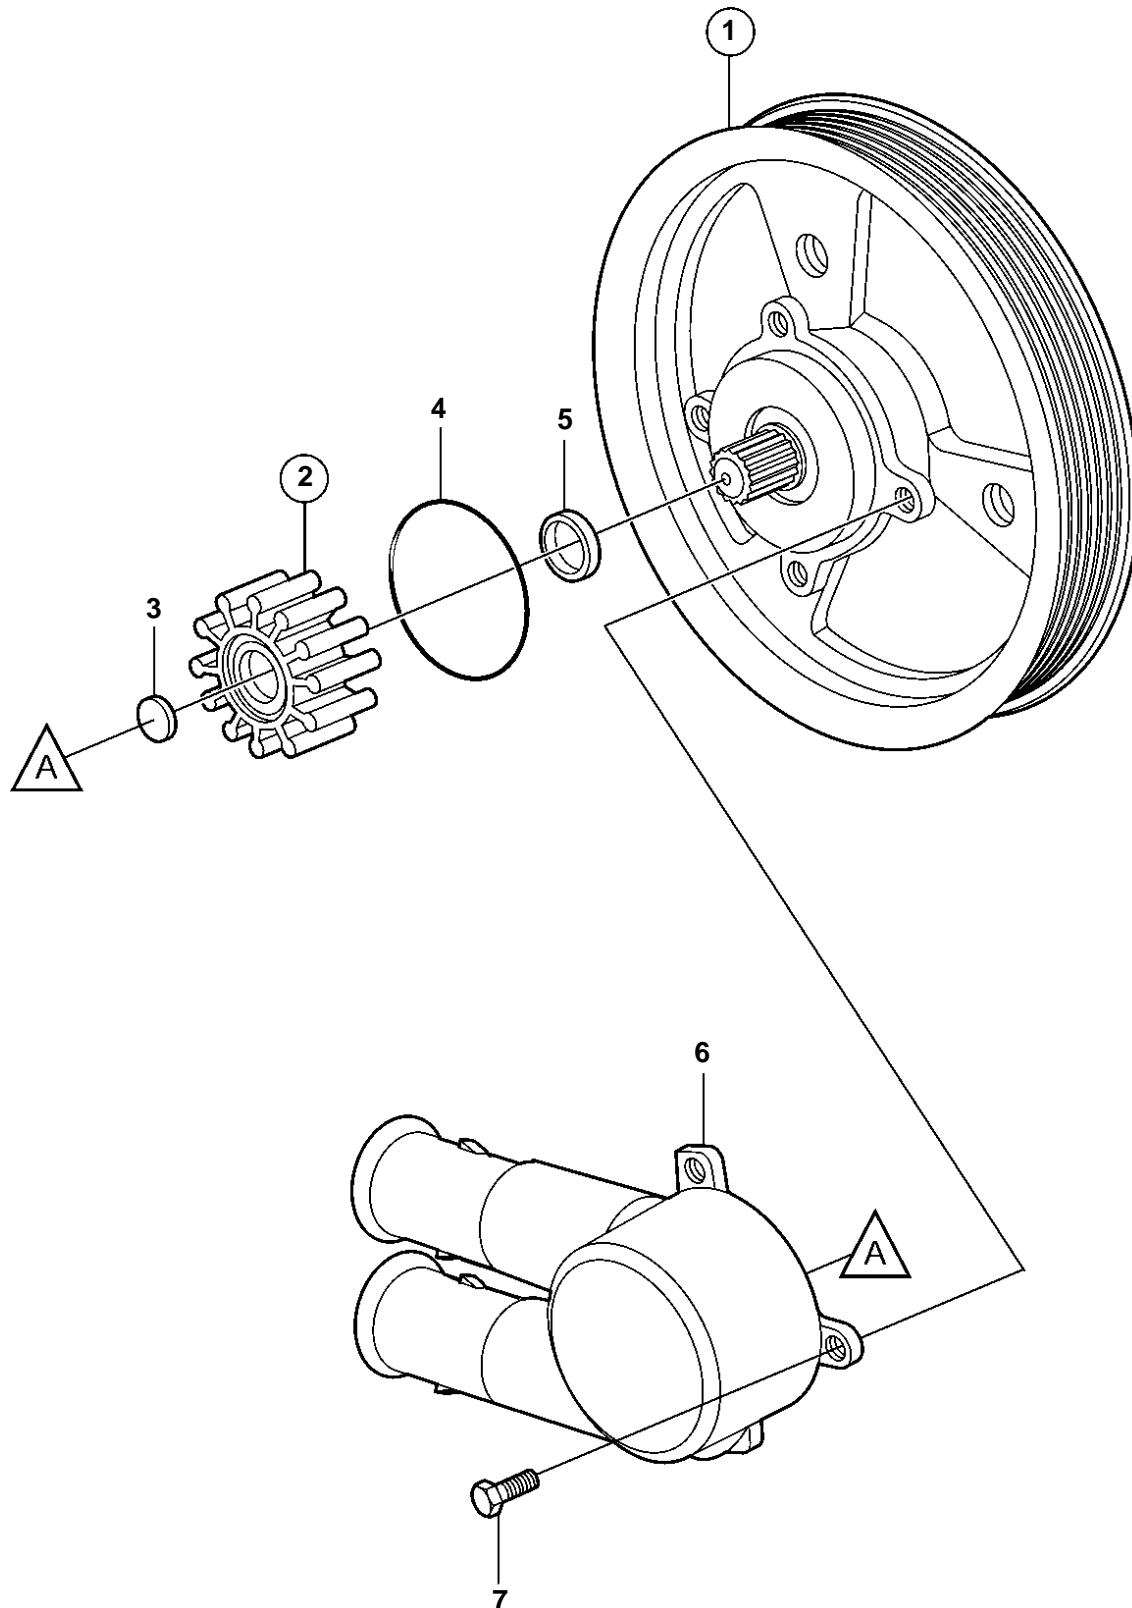

5.0GXi-E, 5.0GXi-EF, 5.0OSi-E, 5.0OSi-EF

5.0GXi-E, 5.0GXi-EF, 5.0OSi-E, 5.0OSi-EF

REF	PART NO.	QTY	DESCRIPTION	NOTES
1	3862482	1	Sea water pump	EARLIER PROD
	3812693	1	Sea water pump	LATER PROD
2	3862567	1	· Impeller kit	
3	827019	1	· · Sealing washer	
4	3858938	1	· · O-ring	
5	827247	1	· Sealing ring	
6	3858115	1	· Housing	
7	3587445	4	· Screw	