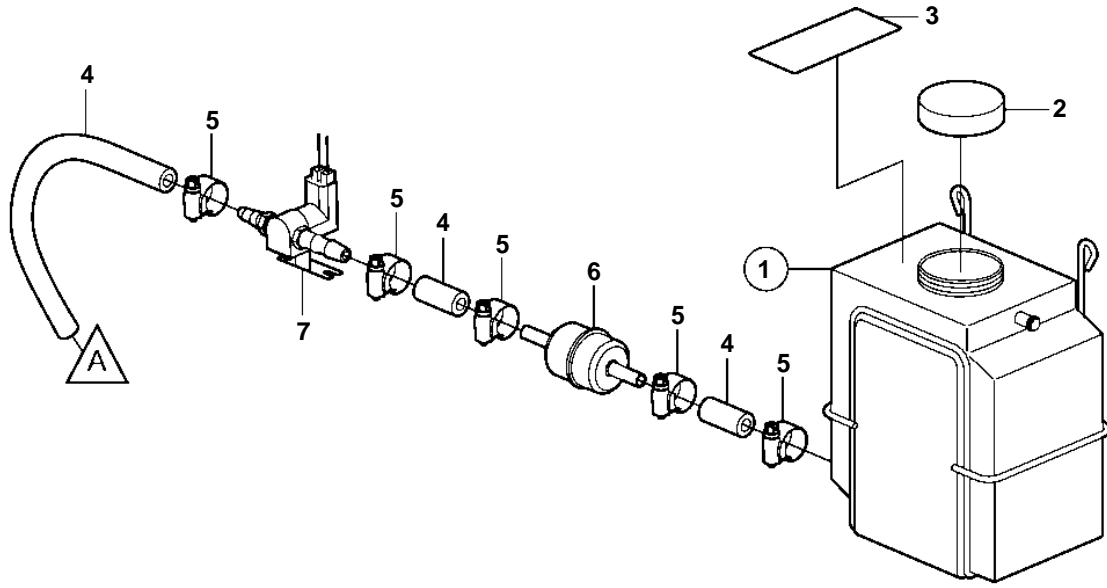

5.00Si-E, 5.00Si-EF

5.0OSi-E, 5.0OSi-EF

REF	PART NO.	QTY	DESCRIPTION	NOTES
1	3862039	1	Tank	
2	3858990	1	• Cap	
3	7741899	1	Decal	
4		1	Hose	CUT
5	3853794	6	Clamp	
6	3587530	1	Filter	
7	3862492	1	Solenoid valve	
8	3862491	1	Switch	
9	3862899	1	Switch plate	BLACK
	3862898	X	Switch plate	WHITE
	3862900	X	Switch plate	WOODGRAIN
10	3862489	1	Wiring harness	
11	983966	1	• Fuse	
12	8072808	1	• Cover	
13	3862890	1	Wiring harness	
14	41103103	X	Neutralizing agent	1 QUART (946ml)
15	41103102	X	Neutralizing agent	1 GALLON (3.78L)
16	3858532	X	Cover	W=0.465" (11.8mm)
	3861999	X	Cover	W=0.300" (7.6mm)