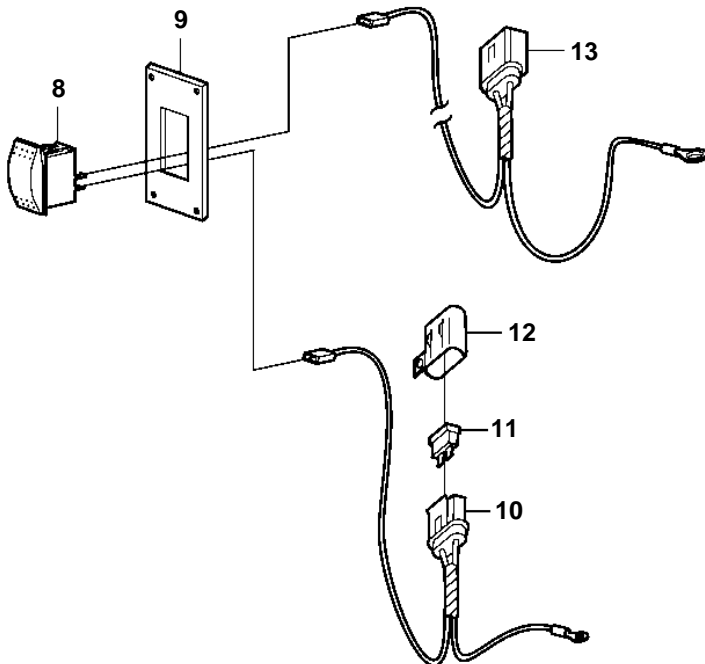

5.00Si-E, 5.00Si-EF

5.0OSi-E, 5.0OSi-EF

REF	PART NO.	QTY	DESCRIPTION	NOTES
1	3862039	1	Tank	
2	3858990	1	• Cap	
3	7741899	1	Decal	
4		1	Hose	CUT
5	3853794	6	Clamp	
6	3587530	1	Filter	
7	3862492	1	Solenoid valve	
8	3862491	1	Switch	
9	3862899	1	Switch plate	BLACK
	3862898	X	Switch plate	WHITE
	3862900	X	Switch plate	WOODGRAIN
10	3862489	1	Wiring harness	
11	983966	1	• Fuse	
12	8072808	1	• Cover	
13	3862890	1	Wiring harness	
14	41103103	X	Neutralizing agent	1 QUART (946ml)
15	41103102	X	Neutralizing agent	1 GALLON (3.78L)
16	3858532	X	Cover	W=0.465" (11.8mm)
	3861999	X	Cover	W=0.300" (7.6mm)