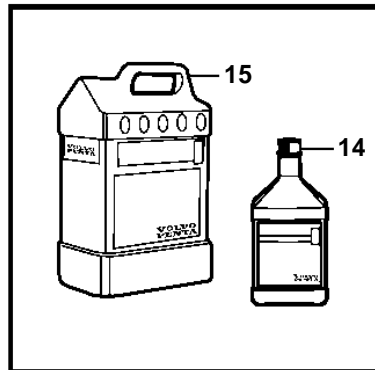

5.00Si-E, 5.00Si-EF

5.0OSi-E, 5.0OSi-EF

REF	PART NO.	QTY	DESCRIPTION	NOTES
1	3862039	1	Tank	
2	3858990	1	• Cap	
3	7741899	1	Decal	
4		1	Hose	CUT
5	3853794	6	Clamp	
6	3587530	1	Filter	
7	3862492	1	Solenoid valve	
8	3862491	1	Switch	
9	3862899	1	Switch plate	BLACK
	3862898	X	Switch plate	WHITE
	3862900	X	Switch plate	WOODGRAIN
10	3862489	1	Wiring harness	
11	983966	1	• Fuse	
12	8072808	1	• Cover	
13	3862890	1	Wiring harness	
14	41103103	X	Neutralizing agent	1 QUART (946ml)
15	41103102	X	Neutralizing agent	1 GALLON (3.78L)
16	3858532	X	Cover	W=0.465" (11.8mm)
	3861999	X	Cover	W=0.300" (7.6mm)