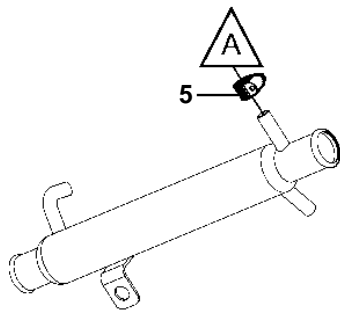

5.00Si-E, 5.00Si-EF

5.0OSi-E, 5.0OSi-EF

REF	PART NO.	QTY	DESCRIPTION	NOTES
1	3862039	1	Tank	
2	3858990	1	• Cap	
3	7741899	1	Decal	
4		1	Hose	CUT
5	3853794	6	Clamp	
6	3587530	1	Filter	
7	3862492	1	Solenoid valve	
8	3862491	1	Switch	
9	3862899	1	Switch plate	BLACK
	3862898	X	Switch plate	WHITE
	3862900	X	Switch plate	WOODGRAIN
10	3862489	1	Wiring harness	
11	983966	1	• Fuse	
12	8072808	1	• Cover	
13	3862890	1	Wiring harness	
14	41103103	X	Neutralizing agent	1 QUART (946ml)
15	41103102	X	Neutralizing agent	1 GALLON (3.78L)
16	3858532	X	Cover	W=0.465" (11.8mm)
	3861999	X	Cover	W=0.300" (7.6mm)