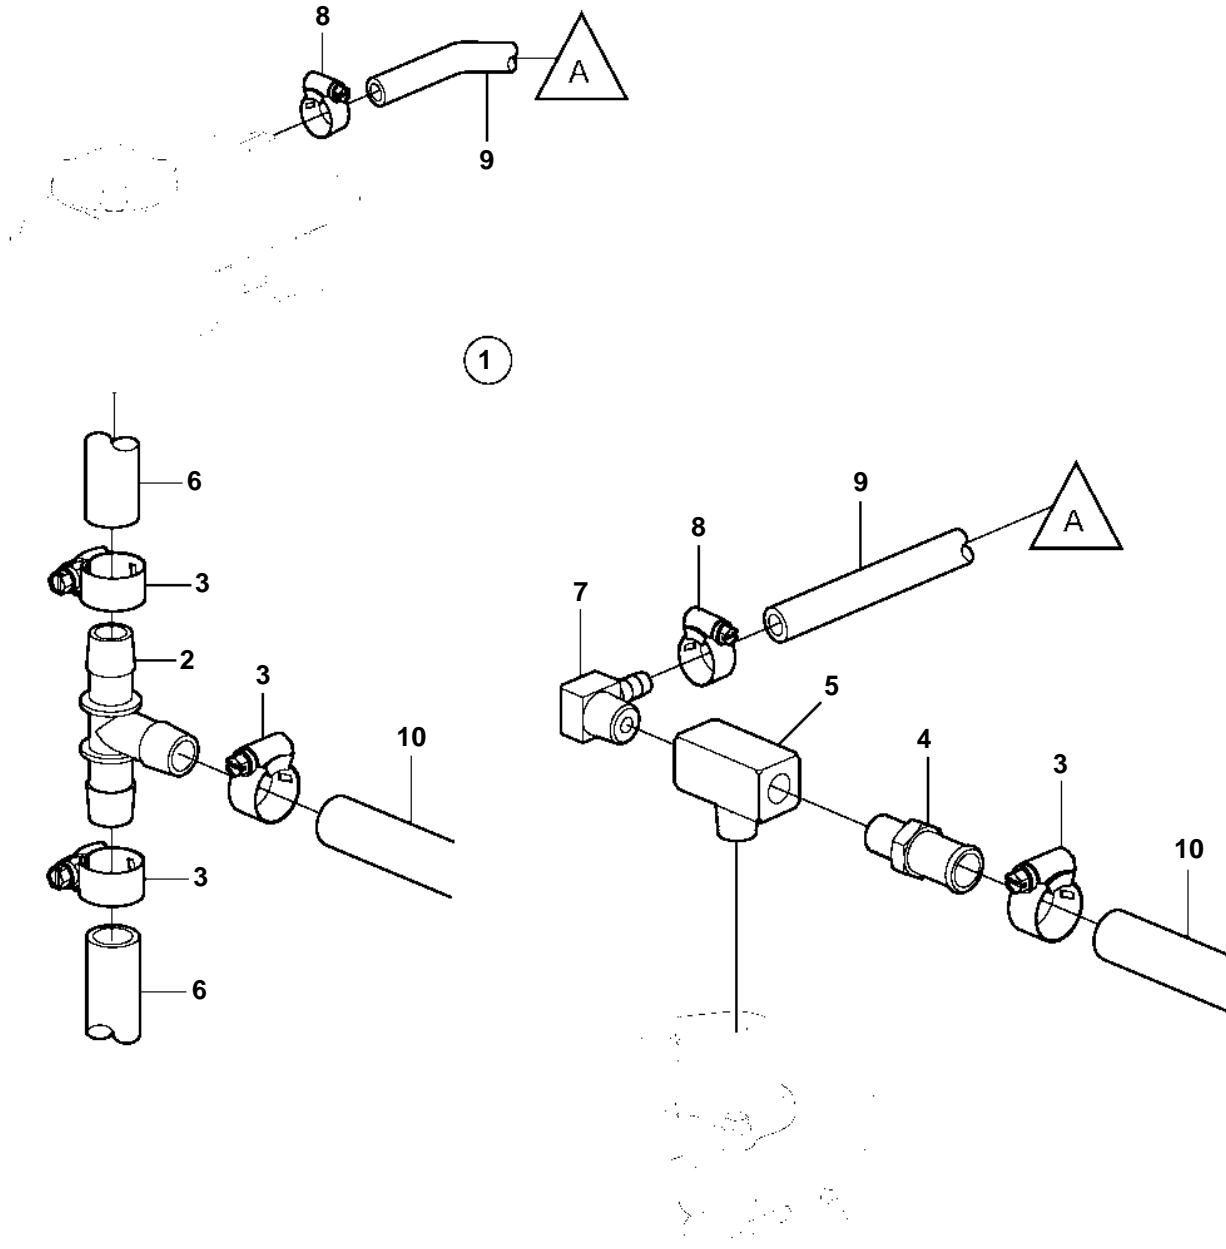

5.0GXi-E, 5.0GXi-EF, 5.0OSi-E, 5.0OSi-EF

5.0GXi-E, 5.0GXi-EF, 5.0OSi-E, 5.0OSi-EF

| REF | PART NO. | QTY | DESCRIPTION | NOTES |
|-----|----------|-----|----------------------|----------------------------------|
| 1 | 3860719 | 1 | Hot water output kit | |
| 2 | 3860613 | 1 | · Fitting | |
| 3 | 3853780 | 4 | · Clamp | |
| 4 | 969497 | 1 | · Nipple | |
| 5 | 3860586 | 1 | · Fitting | |
| 6 | | 1 | Hoseexpansion tank | CUT |
| 7 | 3860585 | 1 | Fitting | |
| 8 | 3860413 | 2 | Clamp | |
| 9 | | 1 | Hose | See page for thermostat housing. |
| 10 | | X | Hoseheater | NOT INCLUDED IN KIT |