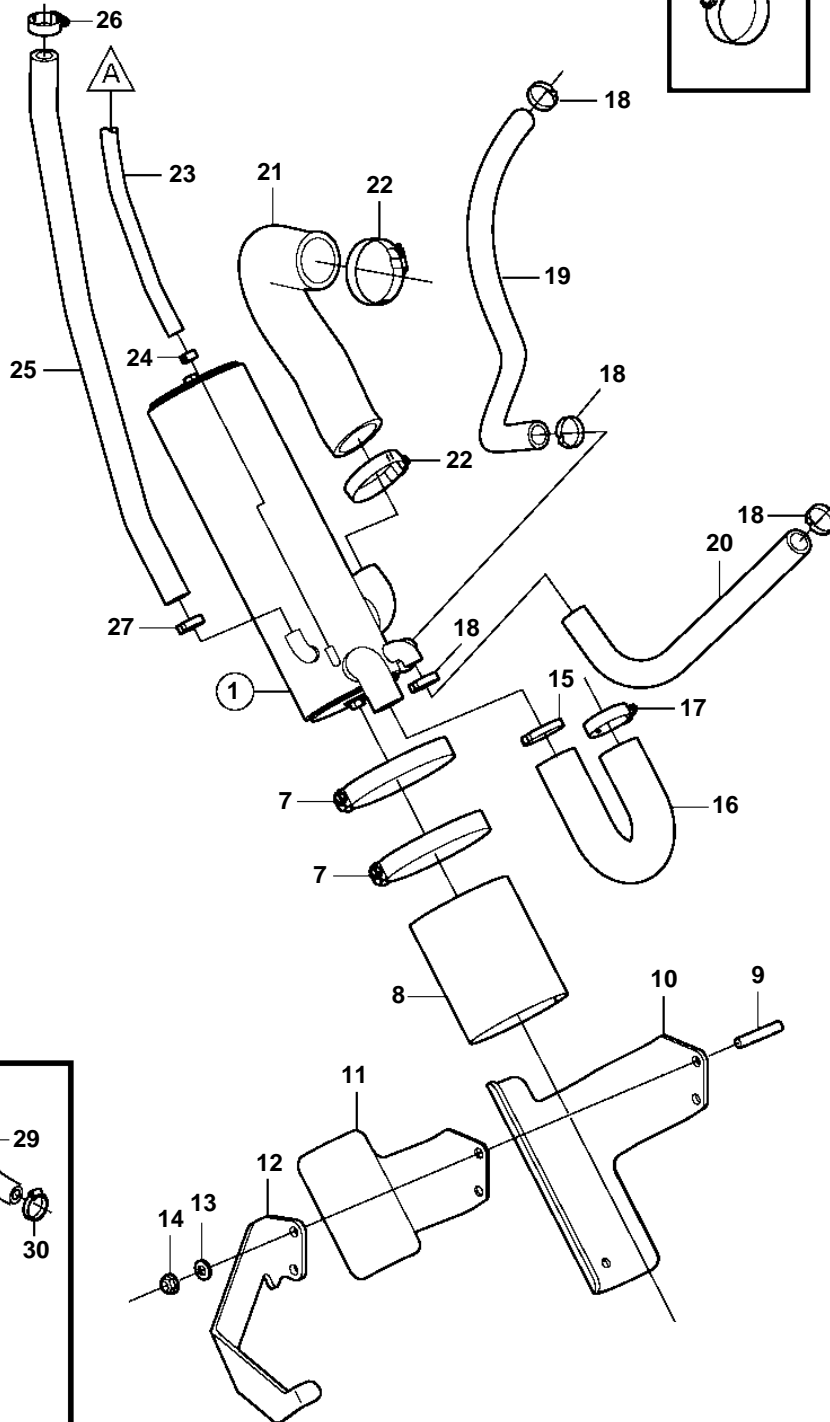

5.0GXi-EF, 5.0OSi-EF

19901

5.0GXi-EF, 5.0OSi-EF

REF	PART NO.	QTY	DESCRIPTION	SEE SEC.	NOTES
1	3861471	1	Heat exchanger		
2	3858995	1	• Anode		
3	3858993	2	• Gasket		
4	983191	2	• O-ring		
5	3858992	2	• Cover		
6	3858994	2	• Screw		
7	3863443	2	Clamp, screw		
8	3861453	1	Rubber gasket		
9	3860286	2	Stud		
10	3861475	1	Bracket		
11	3861476	1	Bracket		
12	3861544	1	Bracket		
13	980933	2	Washer		
14	3853404	2	Lock nut		
15	982717	1	Clamp		
16	3861474	1	Hose		
17	3863440	1	Clamp		
18	982714	4	Clamp		
19	3860588	1	Hose		S.B EXH MANIFOLD
20	3860587	1	Hose		P EXH MANIFOLD
21	3861472	1	Hose		
22	3863438	2	Clamp		
23	3860590	1	Hose		FUEL PUMP
24	982643	1	Clamp		
25	3861485	1	Hose		EXPANSION TANK
26	3863439	1	Clamp		
27	982967	1	Clamp		
28		1	Fuel pump	6652	
29	3862550	1	Hose		
30	3860413	3	Clamp		
31	3861999	X	Cover		W=0.300" (7.6mm)