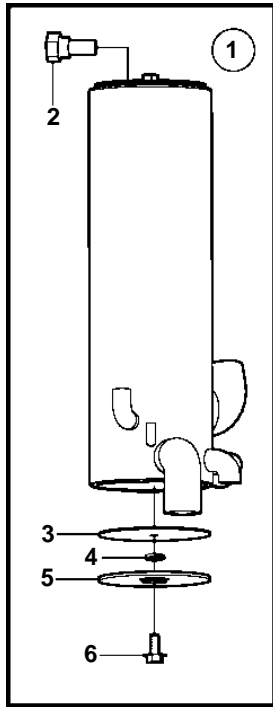

5.0GXi-EF, 5.0OSi-EF

19901

5.0GXi-EF, 5.0OSi-EF

REF	PART NO.	QTY	DESCRIPTION	SEE SEC.	NOTES
1	3861471	1	Heat exchanger		
2	3858995	1	• Anode		
3	3858993	2	• Gasket		
4	983191	2	• O-ring		
5	3858992	2	• Cover		
6	3858994	2	• Screw		
7	3863443	2	Clamp, screw		
8	3861453	1	Rubber gasket		
9	3860286	2	Stud		
10	3861475	1	Bracket		
11	3861476	1	Bracket		
12	3861544	1	Bracket		
13	980933	2	Washer		
14	3853404	2	Lock nut		
15	982717	1	Clamp		
16	3861474	1	Hose		
17	3863440	1	Clamp		
18	982714	4	Clamp		
19	3860588	1	Hose		S.B EXH MANIFOLD
20	3860587	1	Hose		P EXH MANIFOLD
21	3861472	1	Hose		
22	3863438	2	Clamp		
23	3860590	1	Hose		FUEL PUMP
24	982643	1	Clamp		
25	3861485	1	Hose		EXPANSION TANK
26	3863439	1	Clamp		
27	982967	1	Clamp		
28		1	Fuel pump	6652	
29	3862550	1	Hose		
30	3860413	3	Clamp		
31	3861999	X	Cover		W=0.300" (7.6mm)