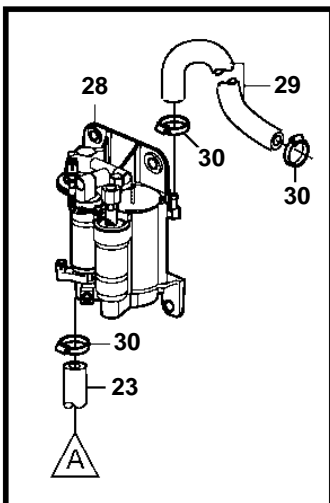

5.0GXi-EF, 5.0OSi-EF

19901

5.0GXi-EF, 5.0OSi-EF

REF	PART NO.	QTY	DESCRIPTION	SEE SEC.	NOTES
1	3861471	1	Heat exchanger		
2	3858995	1	• Anode		
3	3858993	2	• Gasket		
4	983191	2	• O-ring		
5	3858992	2	• Cover		
6	3858994	2	• Screw		
7	3863443	2	Clamp, screw		
8	3861453	1	Rubber gasket		
9	3860286	2	Stud		
10	3861475	1	Bracket		
11	3861476	1	Bracket		
12	3861544	1	Bracket		
13	980933	2	Washer		
14	3853404	2	Lock nut		
15	982717	1	Clamp		
16	3861474	1	Hose		
17	3863440	1	Clamp		
18	982714	4	Clamp		
19	3860588	1	Hose		S.B EXH MANIFOLD
20	3860587	1	Hose		P EXH MANIFOLD
21	3861472	1	Hose		
22	3863438	2	Clamp		
23	3860590	1	Hose		FUEL PUMP
24	982643	1	Clamp		
25	3861485	1	Hose		EXPANSION TANK
26	3863439	1	Clamp		
27	982967	1	Clamp		
28		1	Fuel pump	6652	
29	3862550	1	Hose		
30	3860413	3	Clamp		
31	3861999	X	Cover		W=0.300" (7.6mm)