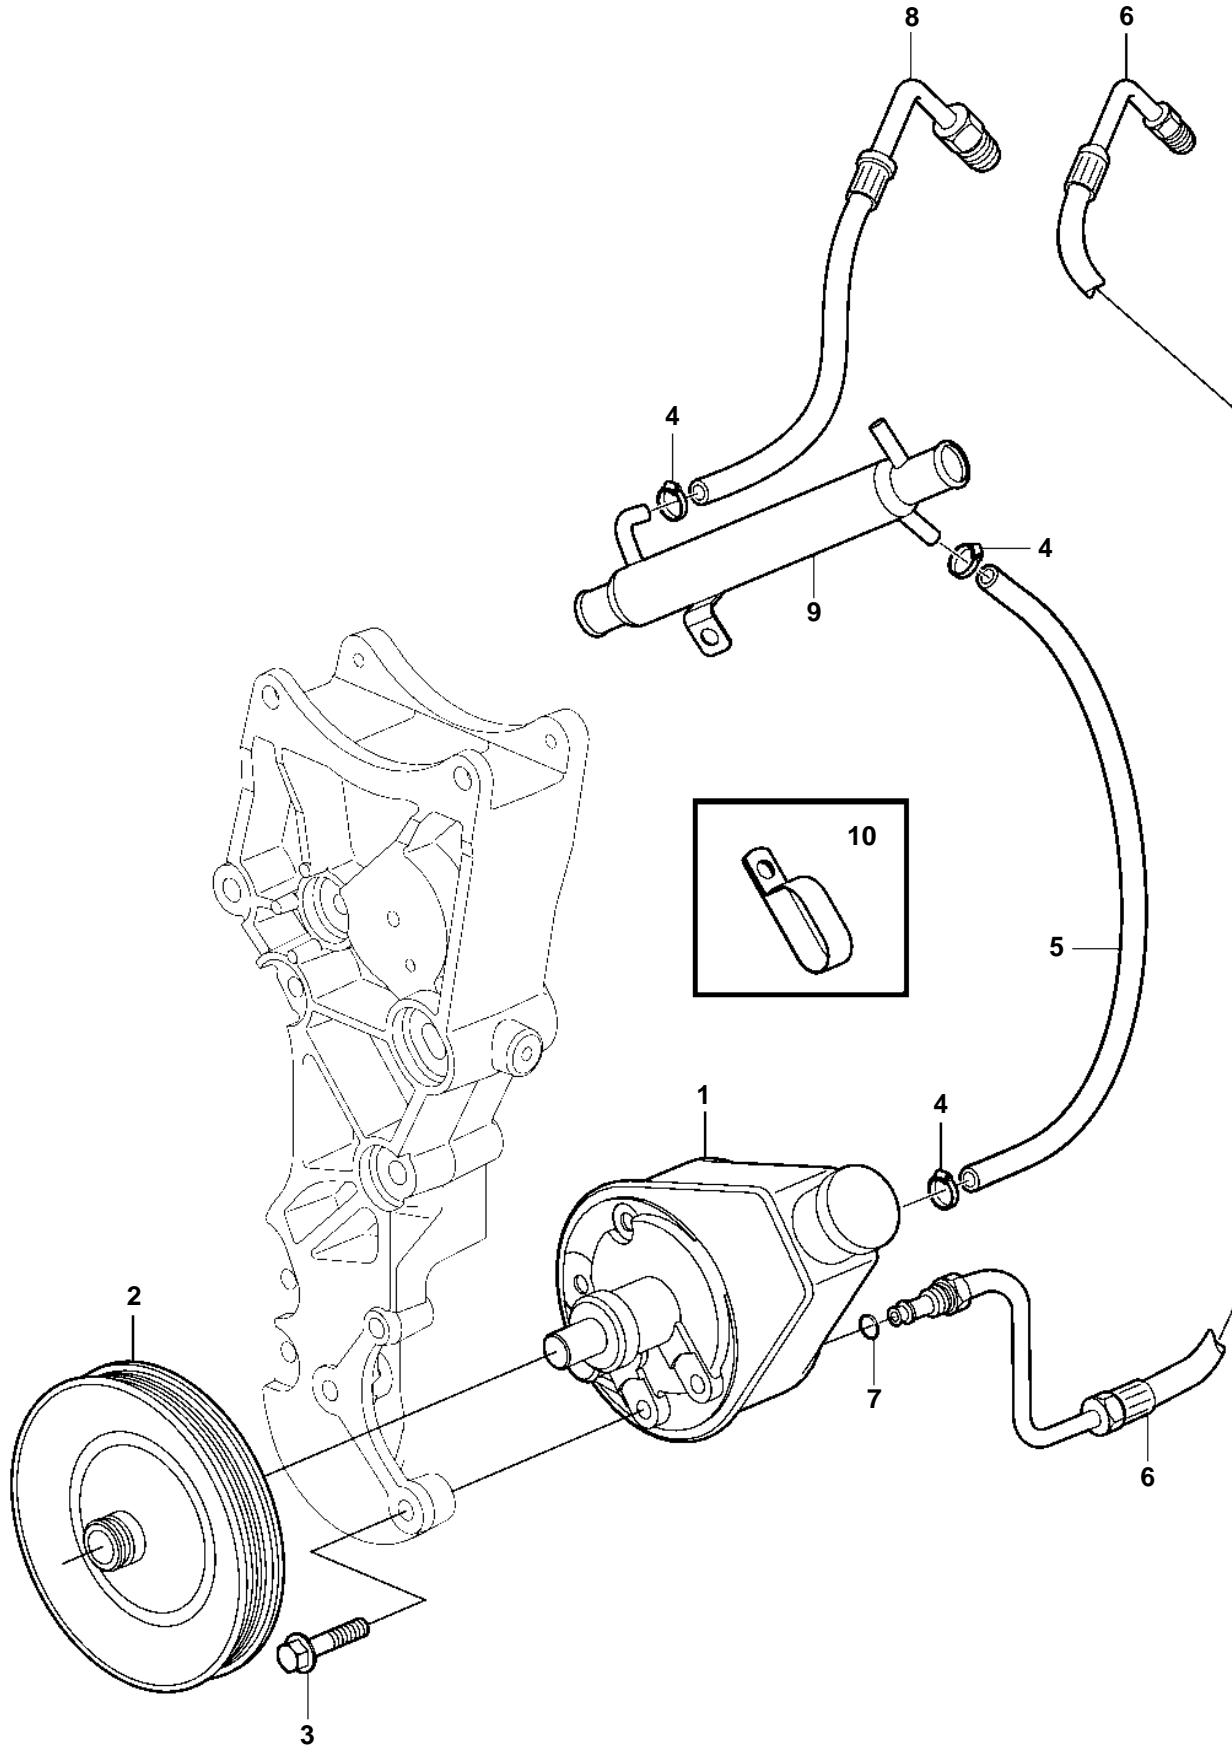

5.0GXi-C, 5.0GXi-CF, 5.0GXi-D, 5.0GXi-DF, 5.0OSi-C, 5.0OSi-CF, 5.0OSi-D, 5.0OSi-DF

5.0GXl-C, 5.0GXl-CF, 5.0GXl-D, 5.0GXl-DF, 5.0OSl-C, 5.0OSl-CF, 5.0OSl-D, 5.0OSl-DF

REF	PART NO.	QTY	DESCRIPTION	NOTES
1	3850491	1	Power steering pump	
2	3862700	1	Pulley	
3	946752	1	Flange screw	M10x35mm
	965220	2	Flange screw	M10x45mm
4	982663	3	Clamp	
5	3852839	1	Hose	
6	3863147	1	Pressure hose	
7	3852497	1	O-ring	
8	3863148	1	Hose	
9	3862629	1	Oil cooler	
10		1	Clamp	