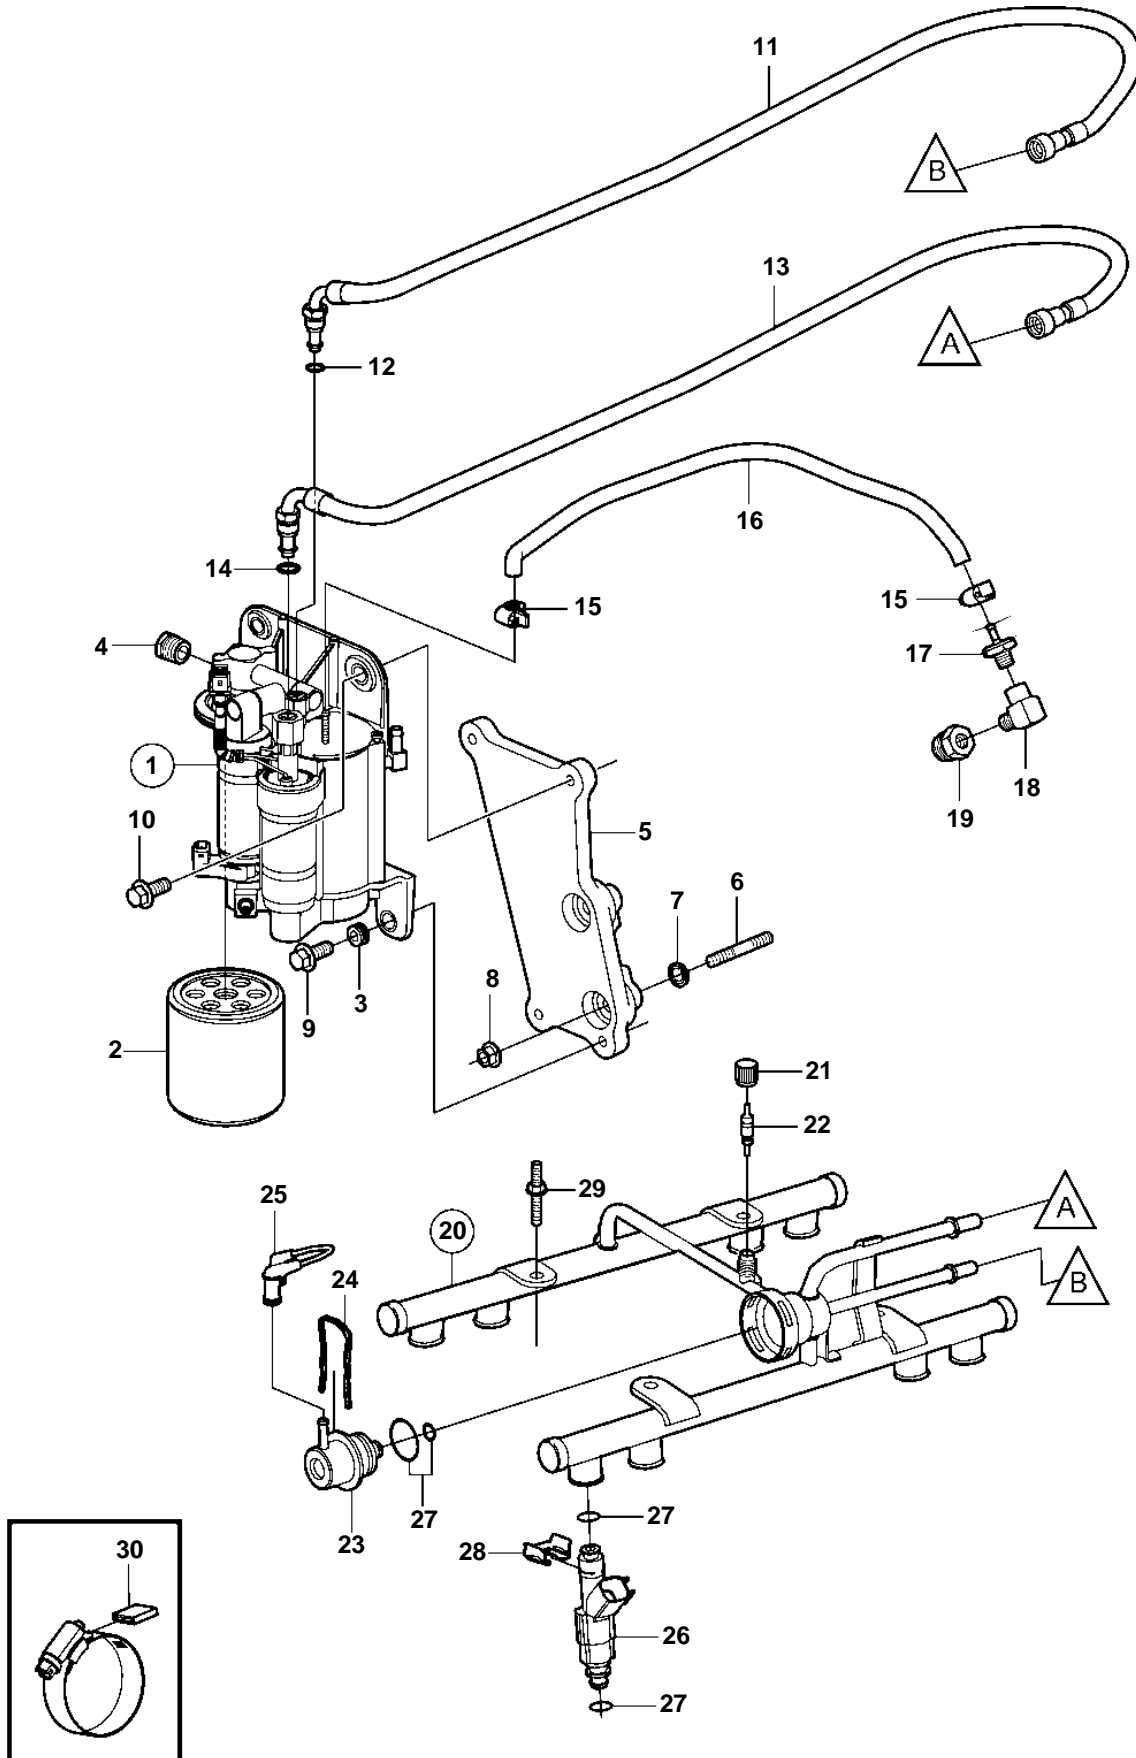

5.0GXi-C, 5.0GXi-CF, 5.0GXi-D, 5.0GXi-DF, 5.0OSi-C, 5.0OSi-CF, 5.0OSi-D, 5.0OSi-DF

19947

5.0GXi-C, 5.0GXi-CF, 5.0GXi-D, 5.0GXi-DF, 5.0OSi-C, 5.0OSi-CF, 5.0OSi-D, 5.0OSi-DF

REF	PART NO.	QTY	DESCRIPTION	NOTES
1	3861355	1	Fuel pump kit	
	3588865	1	· Fuel pump kit	HIGH PRESSURE PUMP
2	3862228	1	· Fuel filter	
3	3861396	4	· Rubber bushing	
4	3857816	1	Bushing	
5	3861031	1	Bracket	
6	3860928	2	Stud	
7	3860538	2	Nut, speed	
8	3853404	2	Lock nut	
9	982702	2	Flange screw	
10	982702	2	Flange screw	SEA WATER COOLING
	946472	2	Screw	FRESH WATER COOLING
11	3862635	1	Fuel line	
12	3850424	1	· O-ring	
13	3862634	1	Fuel line	
14	3850423	1	· O-ring	
15	3860413	2	Clamp	
16	3862561	1	Hose	
17	3860290	1	Impulse limiter	
18	16218	1	Elbow nipple	
19	3861926	1	Fitting	
20	3858966	1	Fuel pipe	
21	3858972	1	Cap	
22	3858971	1	Fuel valve	
23	3858967	1	Fuel press regulator	
24	3858968	1	Clip	
25	3858974	1	Hose	
26	3858969	8	Injector	
27	3858981	X	O-ring	Includes 16 o-rings for injectors and 2 o-rings for pressure regulator.
28	3858970	8	Retainer	
29	3858973	4	Stud	
30	3858532	X	Cover	W=0.465" (11.8mm)
	3861999	X	Cover	W=0.300" (7.6mm)