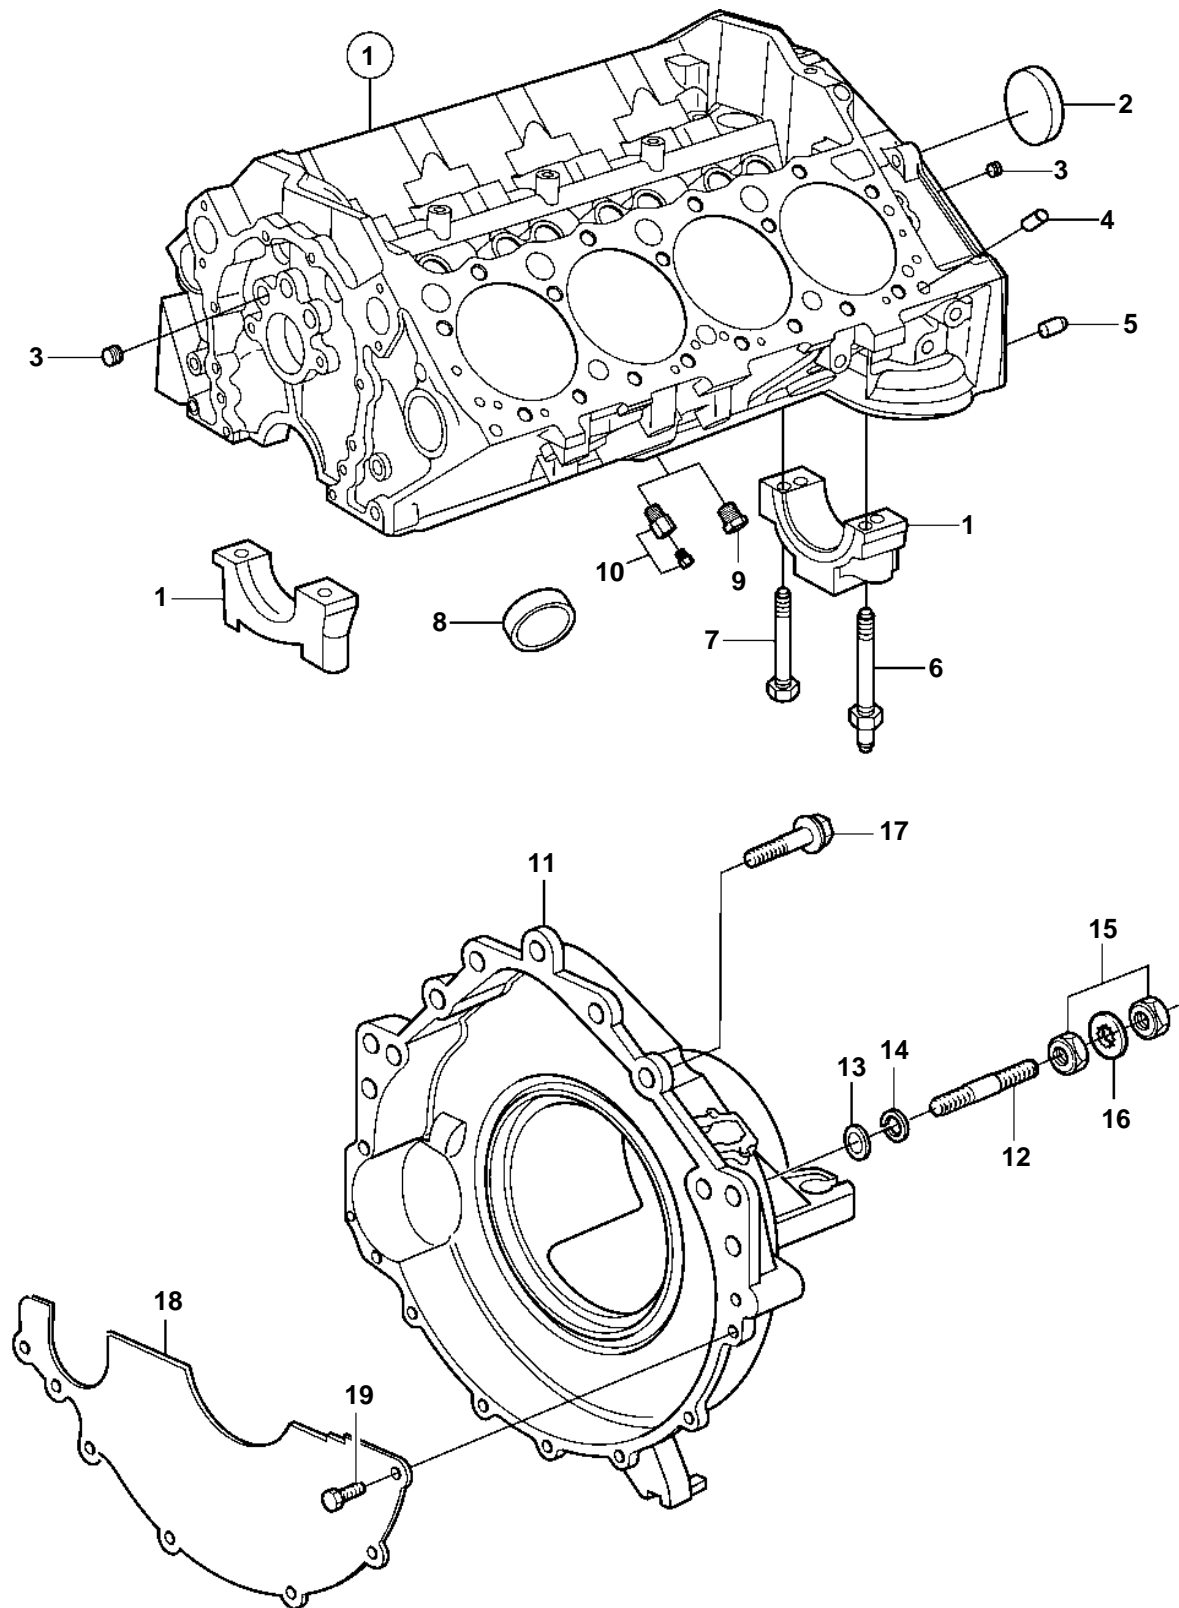

5.0GXi-C, 5.0GXi-CF, 5.0GXi-D, 5.0GXi-DF

5.0GXi-C, 5.0GXi-CF, 5.0GXi-D, 5.0GXi-DF

REF	PART NO.	QTY	DESCRIPTION	NOTES
1			Cylinder block	
2	3853209	1	Core plug	
3	952075	X	Plug	
4	3853114	4	Locating pin, cylinder head	
5	3856001	2	Pin, flywheel housing	
6	3862354	6	Stud	
7	3862355	10	Screw	
8	3852100	8	Core plug	
9	3850802	X	Plug	
10	3854494	X	Drain cock	
11	3857846	1	Flywheel housing	
12	3850571	2	Stud	
13	980933	2	Washer	
14	3852002	2	Lock washer	
15	3852065	4	Nut	
16	3852070	2	Washer	
17	3860163	1	Screw	L=1.00" (25mm)
	3860582	3	Screw	L=1.25" (32mm)
18	3854604	1	Cover	
19	3852421	4	Screw	