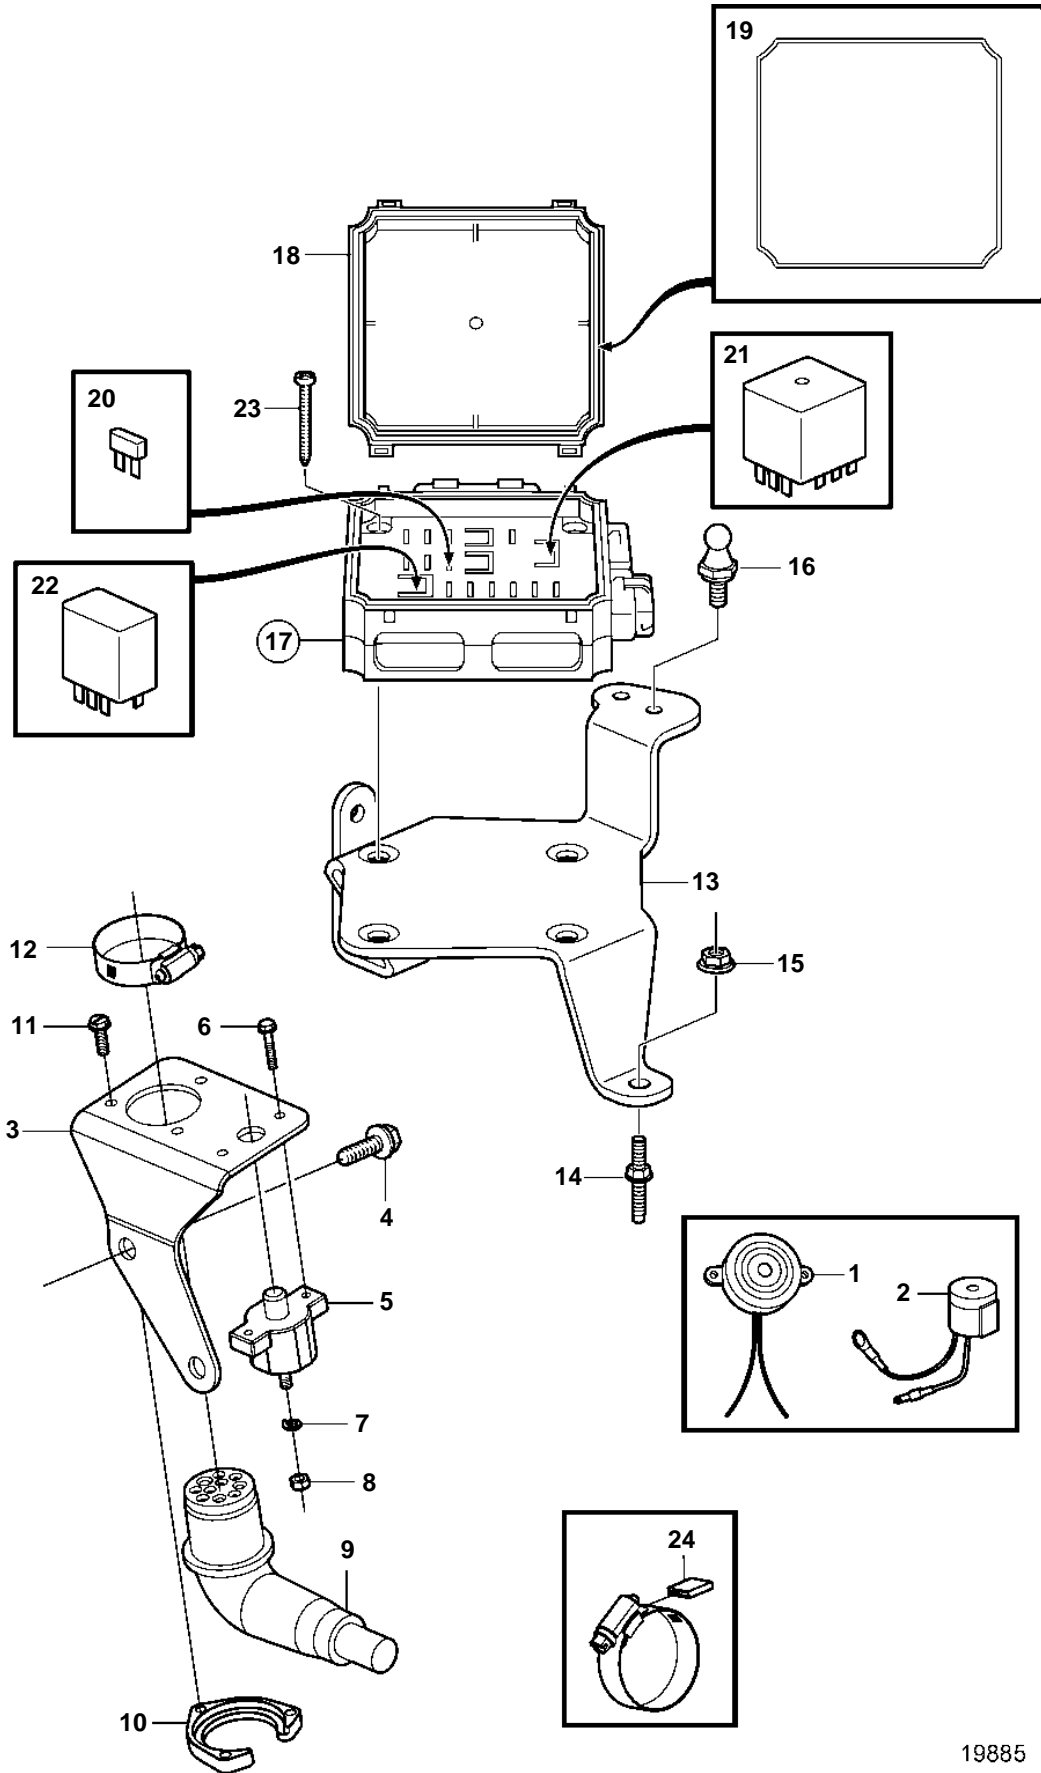

5.0GXi-C, 5.0GXi-CF, 5.0GXi-D, 5.0GXi-DF, 5.0OSi-C, 5.0OSi-CF, 5.0OSi-D, 5.0OSi-DF

19885

5.0GXi-C, 5.0GXi-CF, 5.0GXi-D, 5.0GXi-DF, 5.0OSi-C, 5.0OSi-CF, 5.0OSi-D, 5.0OSi-DF

REF	PART NO.	QTY	DESCRIPTION	SEE SEC.	NOTES
1		1	Alarm		REPL BY 3859061. Mounted at the helm.
2	3863152	1	Alarm		REPL BY 3859061. Mounted at the helm.
3	3862583	1	Bracket		
4	3853557	2	Screw		
5	3854164	1	Breaker		
6	3853620	2	Screw		
7	3852001	2	Lock washer		
8	3852064	2	Nut		
9	3862620	1	Cable harness	6677	
10	3852825	1	Retainer		
11	3852208	3	Screw		
12	3853786	1	Clamp		
13		1	Bracket		
14	3858973	2	Stud		
15	981124	2	Flange nut		
16	3861927	1	Stud		
17	3862704	1	Fuse box		
18		1	· Lid		NOT SERVICED
19		1	· Seal		NOT SERVICED
20	3861373	X	· Fuse		15A
	3861374	X	· Fuse		20A
21	3861375	1	· Starter relay		
22	3861376	2	· Relay		
23	955234	4	Screw		
24	3858532	1	Cover		W=0.465" (11.8mm)