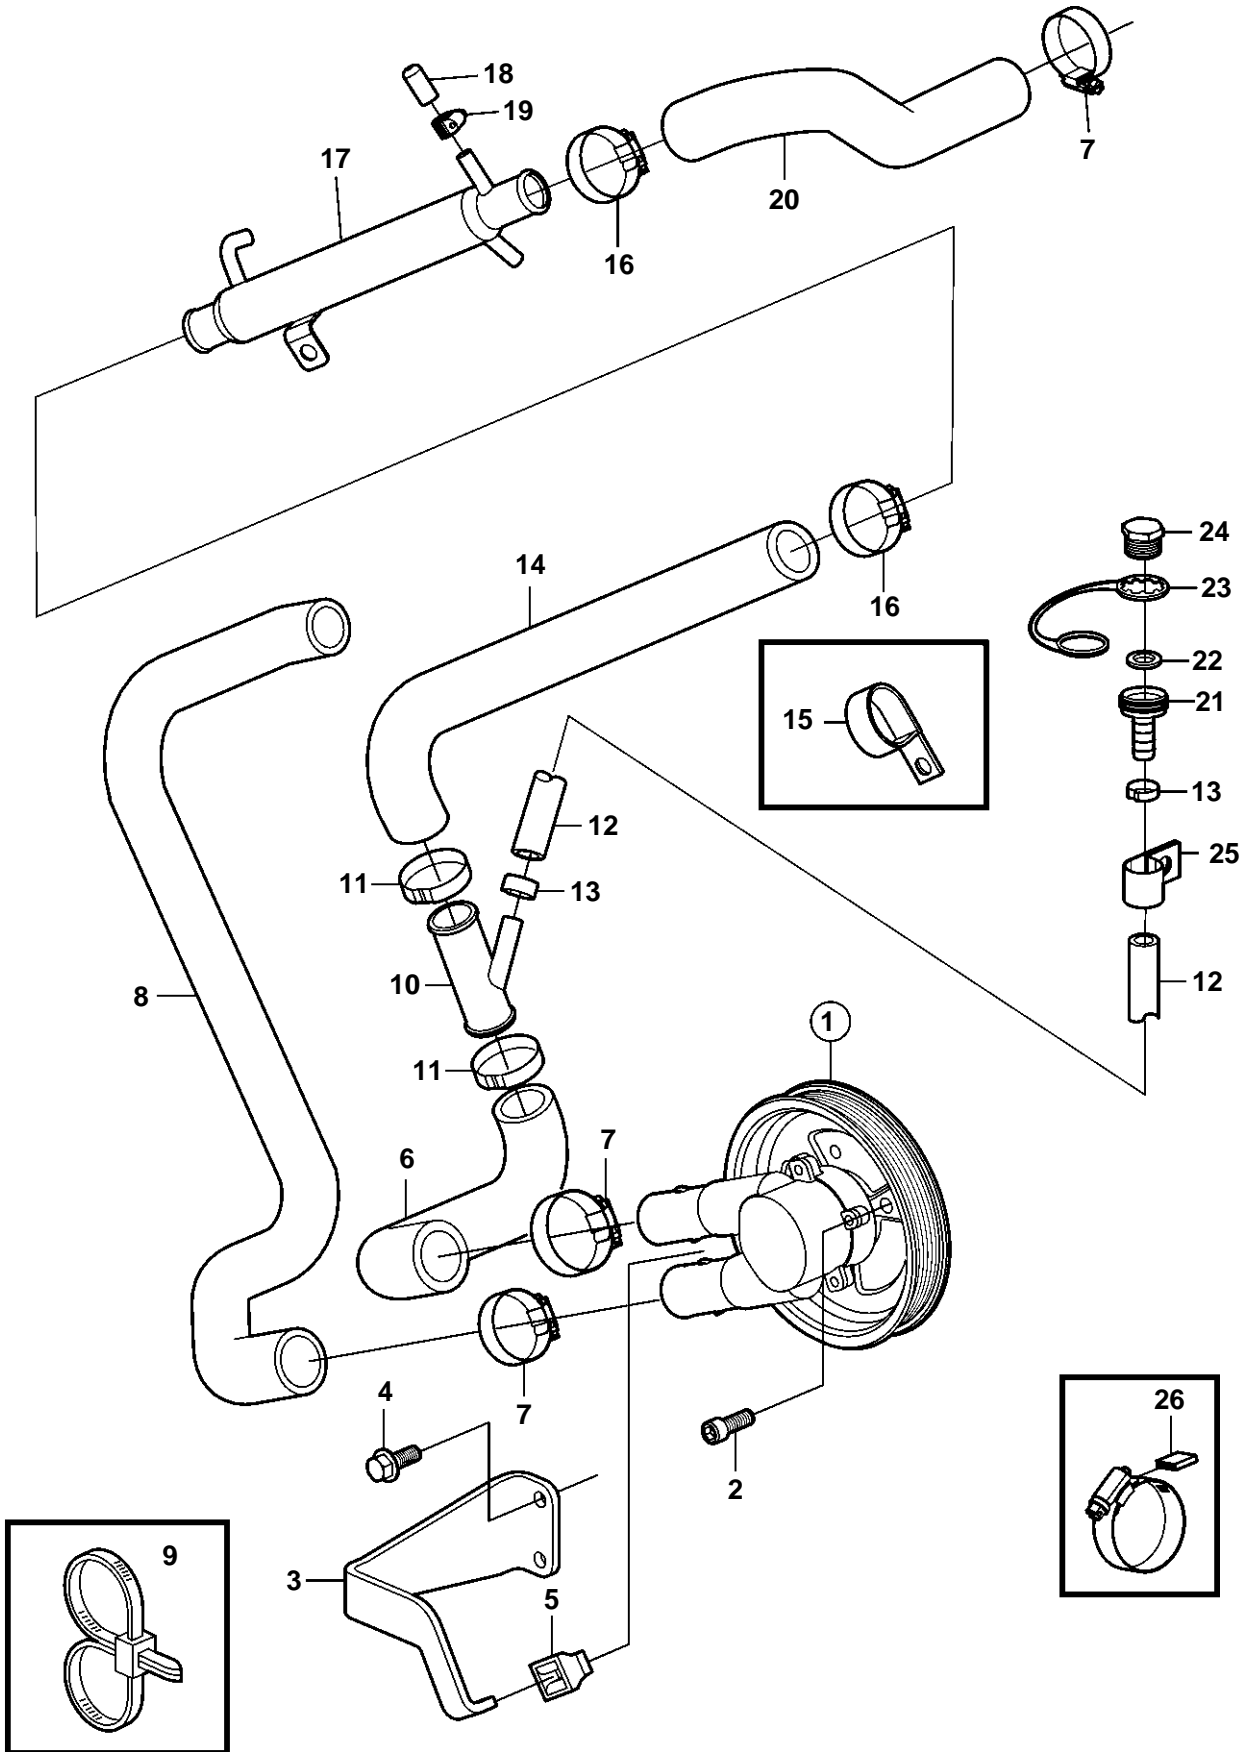

5.0GXi-C, 5.0GXi-D, 5.0OSi-C, 5.0OSi-D

19891

5.0GXi-C, 5.0GXi-D, 5.0OSi-C, 5.0OSi-D

REF	PART NO.	QTY	DESCRIPTION	SEE SEC.	NOTES
1	3862482	1	Sea water pump	6574	
2	3857939	3	Screw		
3	3858241	1	Bracket		
4	3853266	2	Screw		
5	3857954	1	Stop		
6	3862542	1	Hose		
7	3853786	3	Clamp		
8	3862538	1	Hose		
9	3850115	1	Strip clamp		
10	3862699	2	T-pipe		
11	982645	2	Clamp		
12	3862901	1	Hose		
13	983146	2	Clamp		
14	3862543	1	Hose		
15	3853312	1	Clamp		
16	3852602	2	Clamp		
17	3862629	1	Oil cooler		
18	3856766	1	Cap		
19	3860413	1	Clamp		
20	3861567	1	Hose		
21	3862902	1	Flushing connection		
22	3862079	1	Gasket		
23	3862082	1	Retainer		
24	3862656	1	Cap		
25	3862891	1	Clamp		
26	3858532	X	Cover		W=0.465" (11.8mm)
	3861999	X	Cover		W=0.300" (7.6mm)