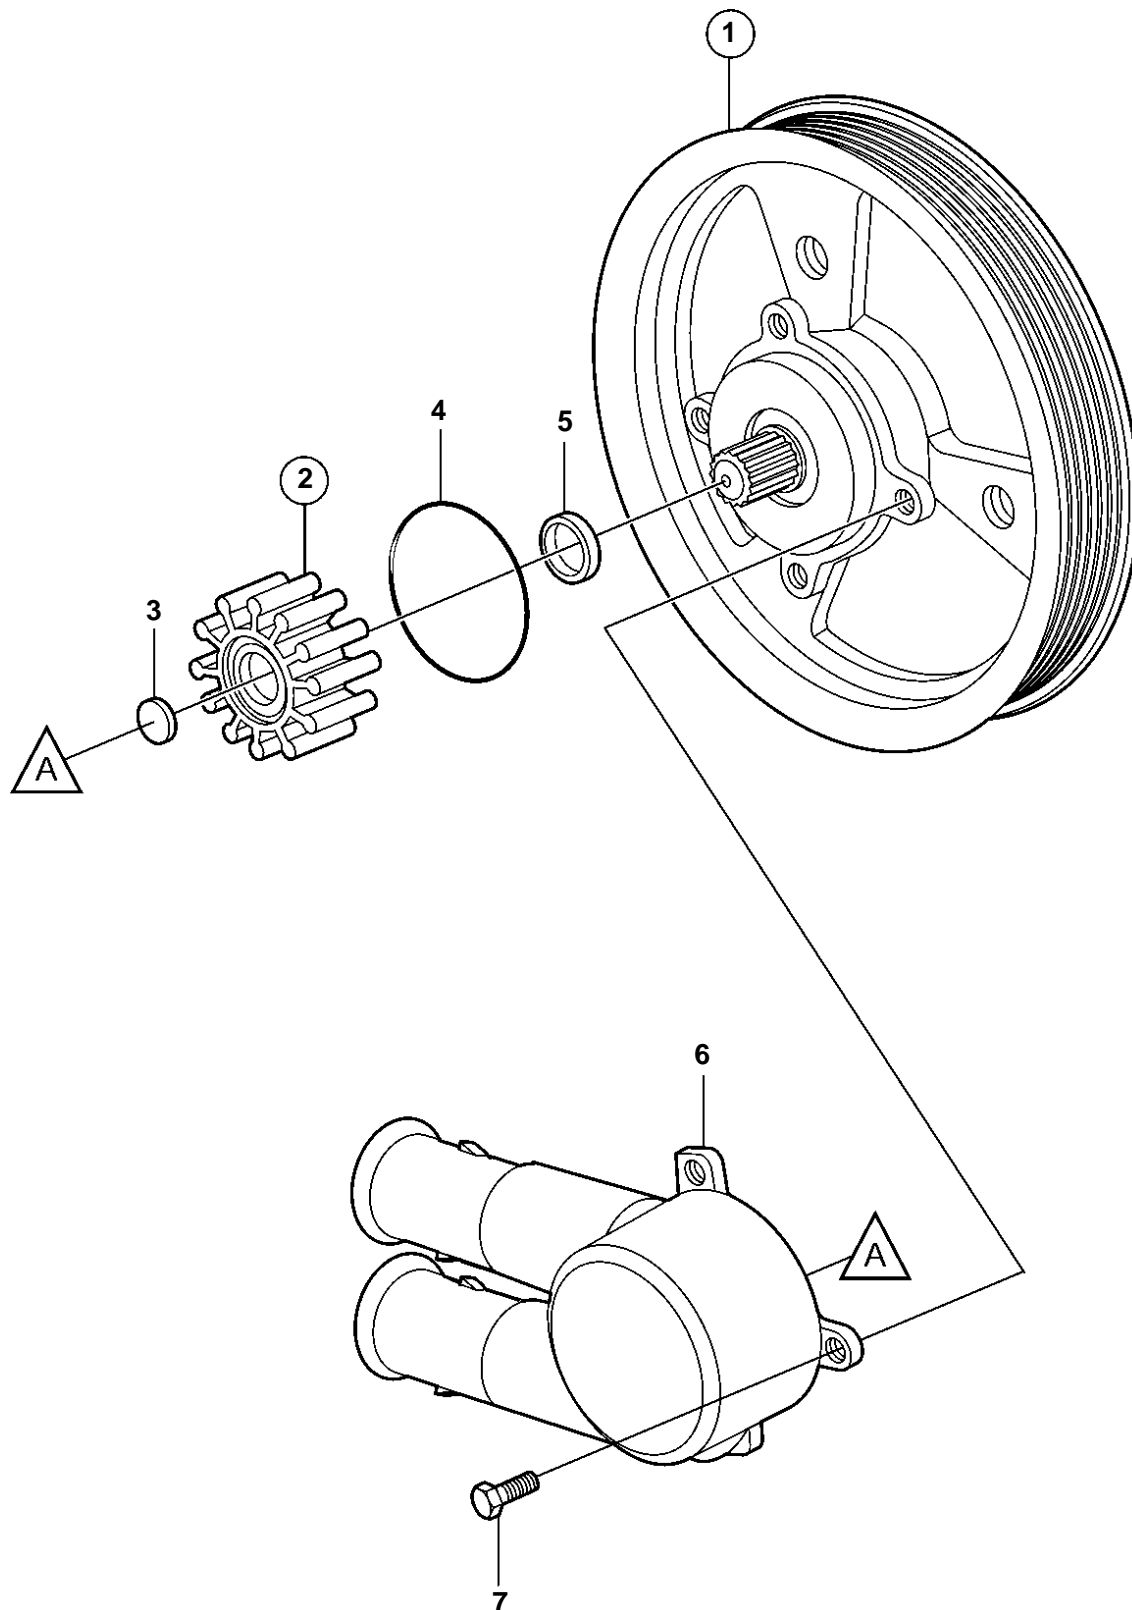

5.0GXi-C, 5.0GXi-CF, 5.0GXi-D, 5.0GXi-DF, 5.0OSi-C, 5.0OSi-CF, 5.0OSi-D, 5.0OSi-DF

5.0GXi-C, 5.0GXi-CF, 5.0GXi-D, 5.0GXi-DF, 5.0OSi-C, 5.0OSi-CF, 5.0OSi-D, 5.0OSi-DF

REF	PART NO.	QTY	DESCRIPTION	NOTES
1	3862482	1	Sea water pump	EARLIER PROD
	3812693	1	Sea water pump	LATER PROD
2	3862567	1	· Impeller kit	
3	827019	1	· · Sealing washer	
4	3858938	1	· · O-ring	
5	827247	1	· Sealing ring	
6	3858115	1	· Housing	
7	3587445	4	· Screw	