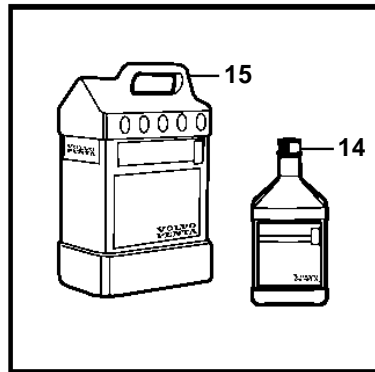

5.00Si-C, 5.00Si-CF, 5.00Si-D, 5.00Si-DF

5.00Si-C, 5.00Si-CF, 5.00Si-D, 5.00Si-DF

REF	PART NO.	QTY	DESCRIPTION	NOTES
1	3862039	1	Tank	
2	3858990	1	• Cap	
3	7741899	1	Decal	
4		1	Hose	CUT
5	3853794	6	Clamp	
6	3587530	1	Filter	
7	3862492	1	Solenoid valve	
8	3862491	1	Switch	
9	3862899	1	Switch plate	BLACK
	3862898	X	Switch plate	WHITE
	3862900	X	Switch plate	WOODGRAIN
10	3862489	1	Wiring harness	
11	983966	1	• Fuse	
12	8072808	1	• Cover	
13	3862890	1	Wiring harness	
14	41103103	X	Neutralizing agent	1 QUART (946ml)
15	41103102	X	Neutralizing agent	1 GALLON (3.78L)
16	3858532	X	Cover	W=0.465" (11.8mm)
	3861999	X	Cover	W=0.300" (7.6mm)