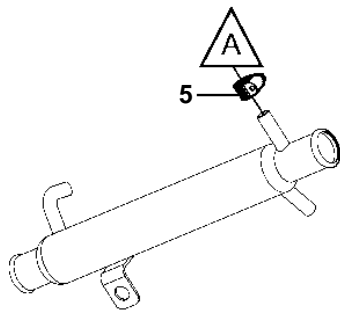

5.00Si-C, 5.00Si-CF, 5.00Si-D, 5.00Si-DF

5.00Si-C, 5.00Si-CF, 5.00Si-D, 5.00Si-DF

REF	PART NO.	QTY	DESCRIPTION	NOTES
1	3862039	1	Tank	
2	3858990	1	• Cap	
3	7741899	1	Decal	
4		1	Hose	CUT
5	3853794	6	Clamp	
6	3587530	1	Filter	
7	3862492	1	Solenoid valve	
8	3862491	1	Switch	
9	3862899	1	Switch plate	BLACK
	3862898	X	Switch plate	WHITE
	3862900	X	Switch plate	WOODGRAIN
10	3862489	1	Wiring harness	
11	983966	1	• Fuse	
12	8072808	1	• Cover	
13	3862890	1	Wiring harness	
14	41103103	X	Neutralizing agent	1 QUART (946ml)
15	41103102	X	Neutralizing agent	1 GALLON (3.78L)
16	3858532	X	Cover	W=0.465" (11.8mm)
	3861999	X	Cover	W=0.300" (7.6mm)