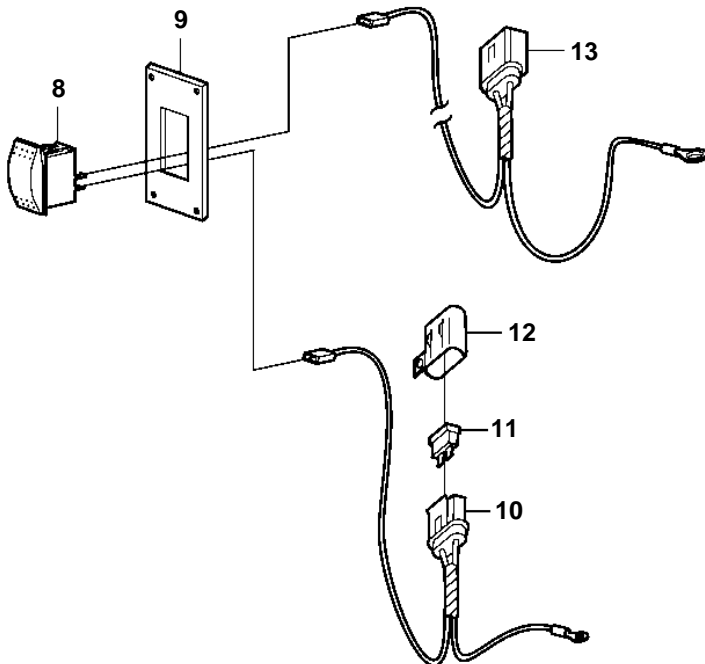

5.00Si-C, 5.00Si-CF, 5.00Si-D, 5.00Si-DF

5.00Si-C, 5.00Si-CF, 5.00Si-D, 5.00Si-DF

REF	PART NO.	QTY	DESCRIPTION	NOTES
1	3862039	1	Tank	
2	3858990	1	• Cap	
3	7741899	1	Decal	
4		1	Hose	CUT
5	3853794	6	Clamp	
6	3587530	1	Filter	
7	3862492	1	Solenoid valve	
8	3862491	1	Switch	
9	3862899	1	Switch plate	BLACK
	3862898	X	Switch plate	WHITE
	3862900	X	Switch plate	WOODGRAIN
10	3862489	1	Wiring harness	
11	983966	1	• Fuse	
12	8072808	1	• Cover	
13	3862890	1	Wiring harness	
14	41103103	X	Neutralizing agent	1 QUART (946ml)
15	41103102	X	Neutralizing agent	1 GALLON (3.78L)
16	3858532	X	Cover	W=0.465" (11.8mm)
	3861999	X	Cover	W=0.300" (7.6mm)