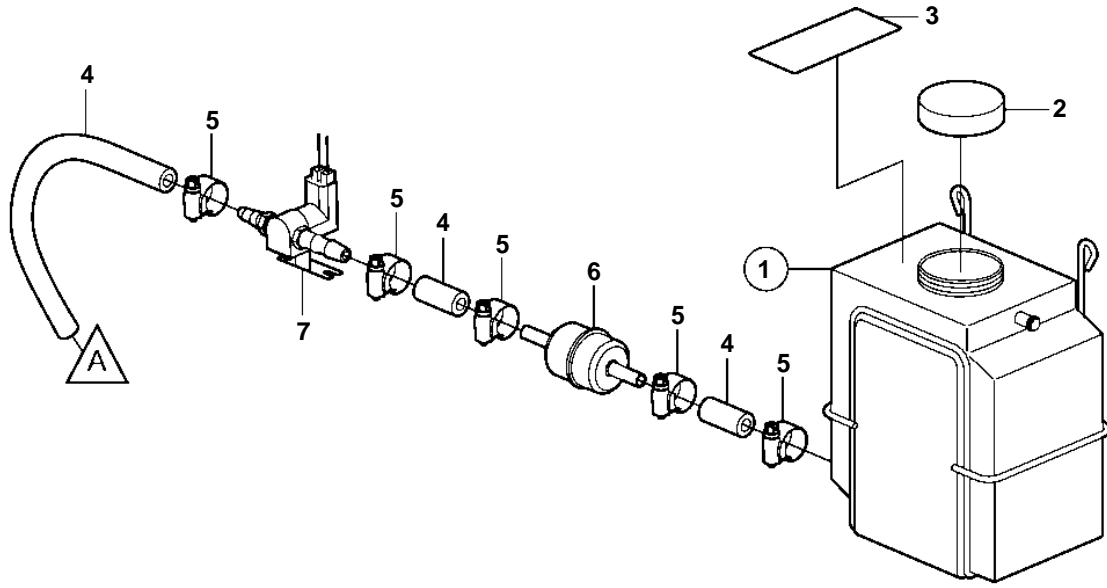

5.00Si-C, 5.00Si-CF, 5.00Si-D, 5.00Si-DF

5.00Si-C, 5.00Si-CF, 5.00Si-D, 5.00Si-DF

REF	PART NO.	QTY	DESCRIPTION	NOTES
1	3862039	1	Tank	
2	3858990	1	• Cap	
3	7741899	1	Decal	
4		1	Hose	CUT
5	3853794	6	Clamp	
6	3587530	1	Filter	
7	3862492	1	Solenoid valve	
8	3862491	1	Switch	
9	3862899	1	Switch plate	BLACK
	3862898	X	Switch plate	WHITE
	3862900	X	Switch plate	WOODGRAIN
10	3862489	1	Wiring harness	
11	983966	1	• Fuse	
12	8072808	1	• Cover	
13	3862890	1	Wiring harness	
14	41103103	X	Neutralizing agent	1 QUART (946ml)
15	41103102	X	Neutralizing agent	1 GALLON (3.78L)
16	3858532	X	Cover	W=0.465" (11.8mm)
	3861999	X	Cover	W=0.300" (7.6mm)