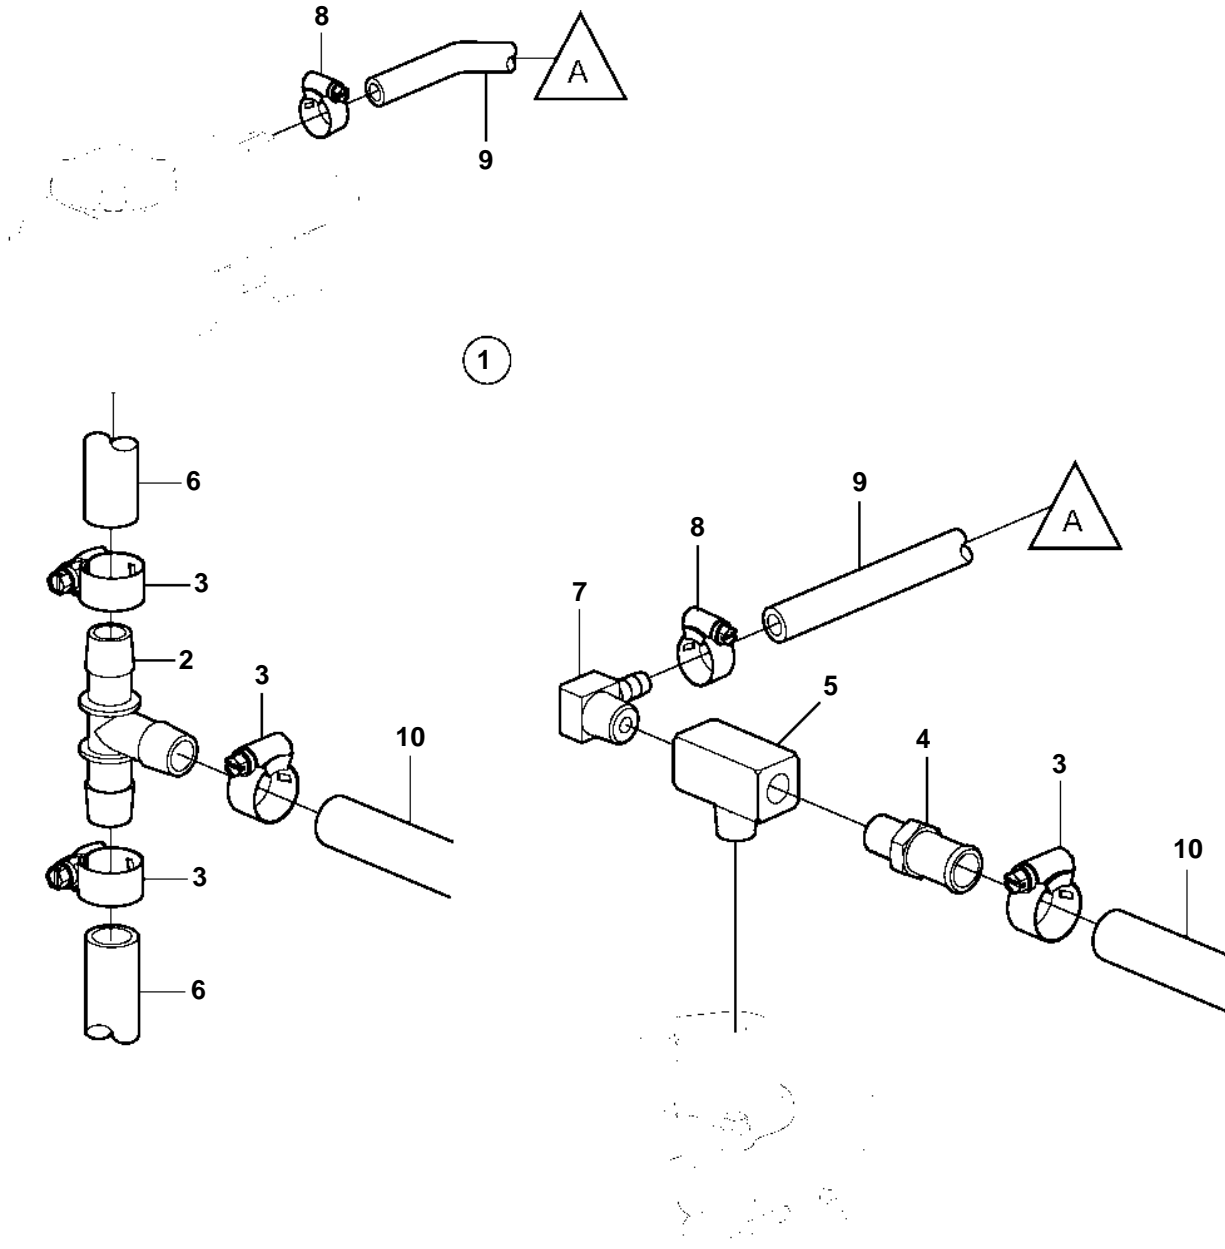

5.0GXi-CF, 5.0GXi-DF, 5.0OSi-CF, 5.0OSi-DF

5.0GXi-CF, 5.0GXi-DF, 5.0OSi-CF, 5.0OSi-DF

REF	PART NO.	QTY	DESCRIPTION	NOTES
1	3860719	1	Hot water output kit	
2	3860613	1	· Fitting	
3	3853780	4	· Clamp	
4	969497	1	· Nipple	
5	3860586	1	· Fitting	
6		1	Hoseexpansion tank	CUT
7	3860585	1	Fitting	
8	3860413	2	Clamp	
9		1	Hose	See page for thermostat housing.
10		X	Hoseheater	NOT INCLUDED IN KIT