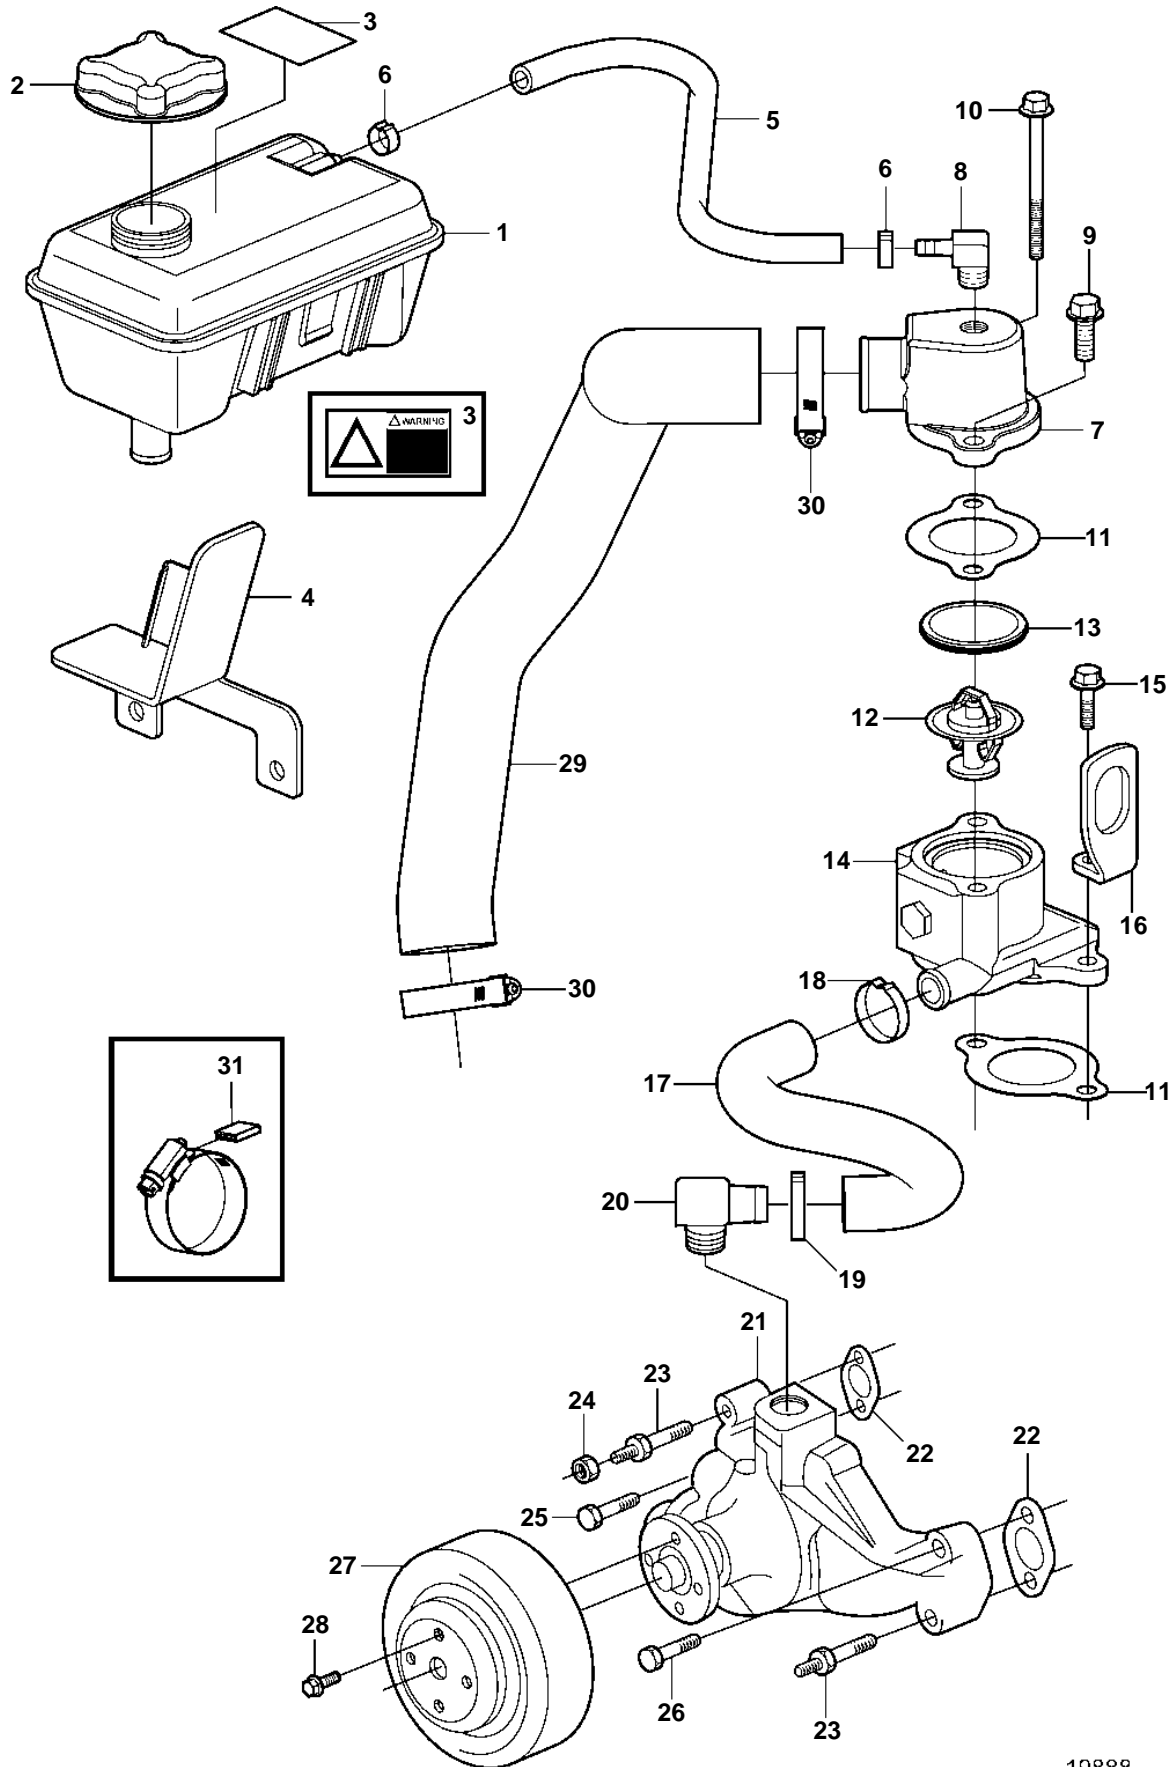

5.0GXi-CF, 5.0GXi-DF, 5.0OSi-CF, 5.0OSi-DF

19888

5.0GXi-CF, 5.0GXi-DF, 5.0OSi-CF, 5.0OSi-DF

REF	PART NO.	QTY	DESCRIPTION	NOTES
1	861105	1	Expansion tank	
2	1674083	1	Pressure cap	
3	3858552	1	Decal	WARNING!
4	3861849	1	Bracket	
5	3860955	1	Hose	
6	982643	2	Clamp	
7	3860555	1	Thermostat housing	
8	3860585	1	Fitting	
9	3853401	1	Screw	
10	969189	1	Flange screw	
11	3852111	2	Gasket	
12	3831426	1	Thermostat kit	
13	416033	1	· Sealing ring	
14	3851384	1	Thermostat housing	
15	945444	1	Flange screw	
16	3861919	1	Bracket	
17	3861992	1	Hose	
18	982716	1	Clamp	
19	982715	1	Clamp	
20	961611	1	Elbow nipple	
21	3853850	1	Circulation pump	
22	3852477	2	Gasket	
23	3856147	2	Stud	
24	3853403	1	Nut	
25	3856137	1	Screw	
26	3856136	1	Screw	
27	3860083	1	Pulley	
28	3863054	4	Screw	
29	3861741	1	Hose	
30	3850422	2	Clamp	
31	3858532	X	Cover	W=0.465" (11.8mm)
	3861999	X	Cover	W=0.300" (7.6mm)