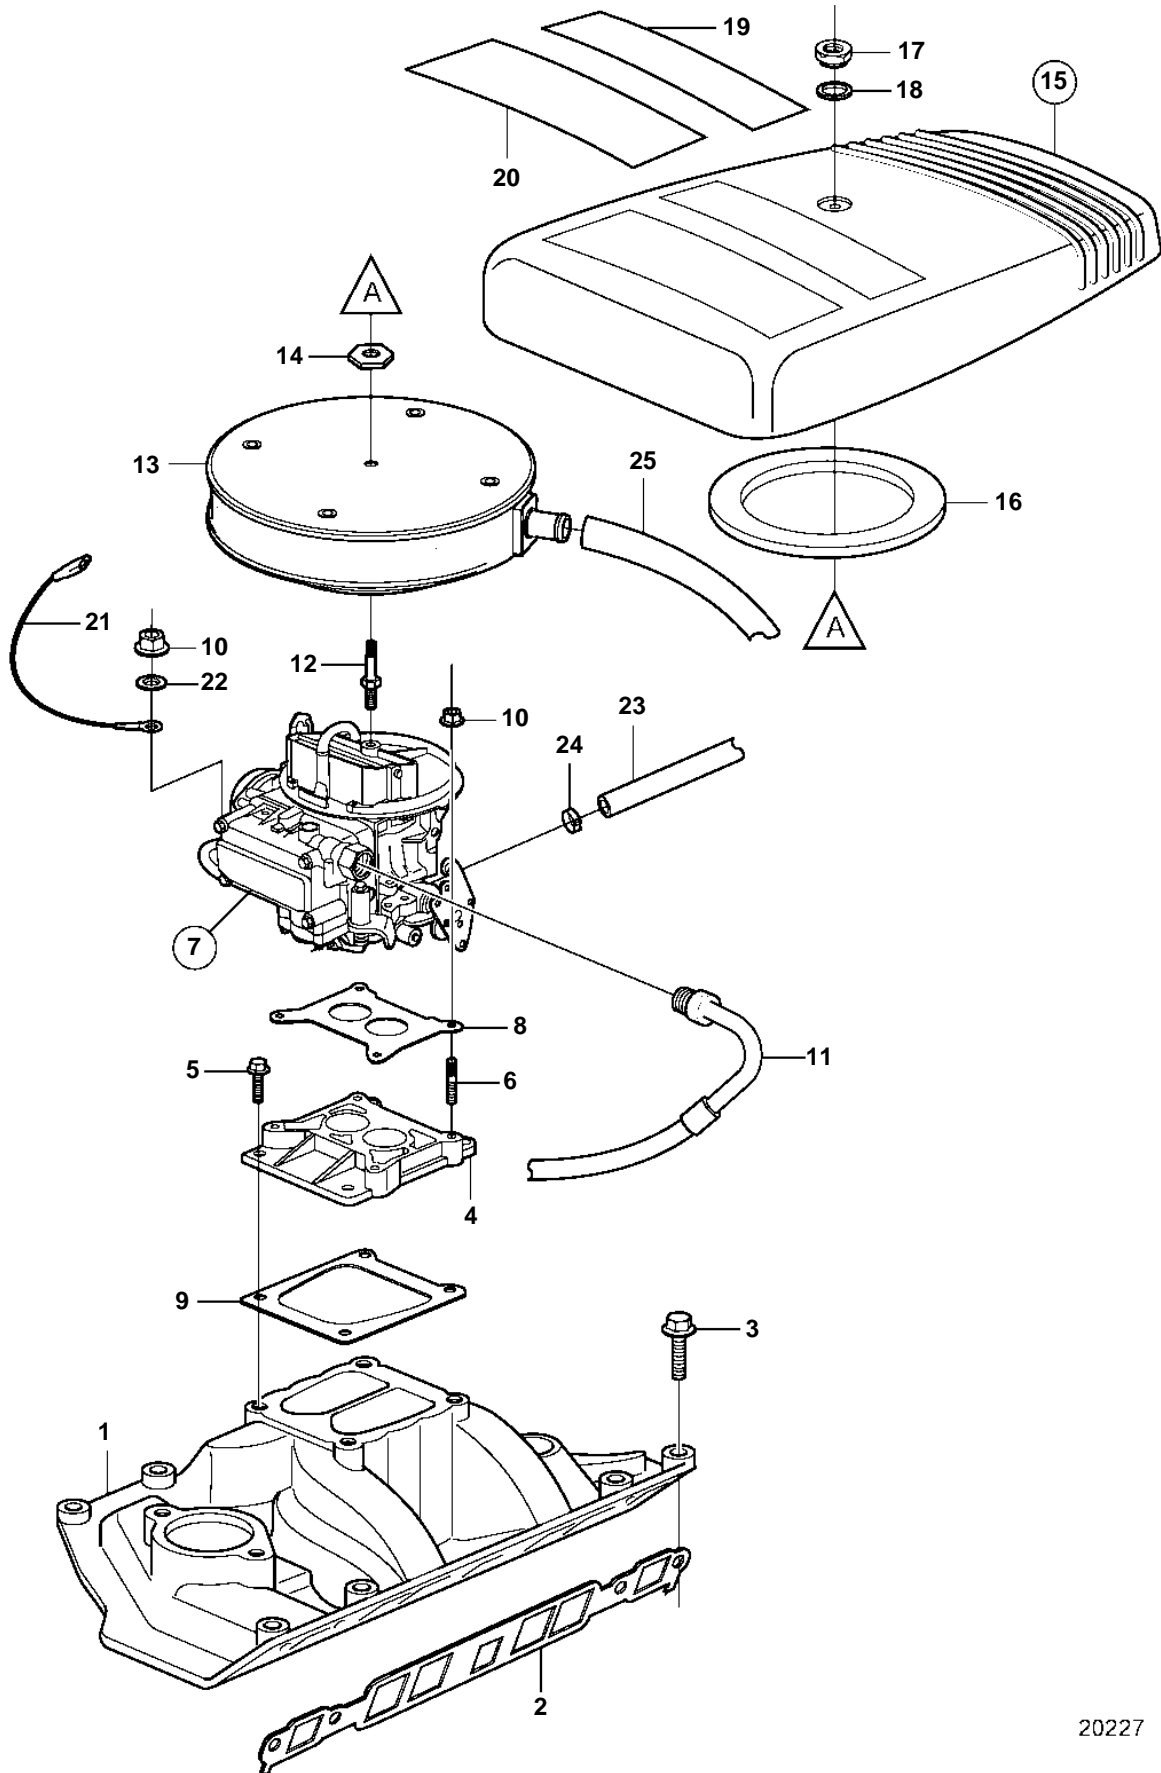

5.0GL-F, 5.0GL-FF

20227

## 5.0GL-F, 5.0GL-FF

| REF | PART NO. | QTY | DESCRIPTION    | NOTES                 |
|-----|----------|-----|----------------|-----------------------|
| 1   | 3856270  | 1   | Manifold       |                       |
| 2   | 3857662  | 1   | Gasket kit     |                       |
| 3   | 3855935  | 8   | Screw          |                       |
| 4   | 3857997  | 1   | Adapter        |                       |
| 5   | 3857146  | 4   | Screw          |                       |
| 6   | 3853373  | 4   | Stud           |                       |
| 7   | 3859067  | 1   | Carburetor     |                       |
| 8   | 3853280  | 1   | Gasket         |                       |
| 9   | 3850405  | 1   | Gasket         |                       |
| 10  | 3852142  | 4   | Nut            |                       |
| 11  | 3858220  | 1   | Fuel line      |                       |
| 12  | 3853560  | 1   | Stud           |                       |
| 13  | 3862631  | 1   | Flame arrestor |                       |
| 14  | 3853561  | 1   | Nut            |                       |
| 15  | 3850510  | 1   | Cover          |                       |
| 16  | 3850458  | 1   | · Spacer       |                       |
| 17  | 3852749  | 1   | Nut            |                       |
| 18  | 3852007  | 1   | Washer         |                       |
| 19  | 3854980  | 1   | Decal          | VOLVO PENTA           |
| 20  | 3861890  | 1   | Decal          | 5.0GL                 |
| 21  | 3853845  | 1   | Cable          |                       |
| 22  | 3852191  | 1   | Washer         |                       |
| 23  | 3854904  | 1   | Hose           | CRANKCASE VENTILATION |
| 24  | 982663   | 2   | Clamp          |                       |
| 25  | 3852435  | 1   | Hose           | TO VALVE COVER        |