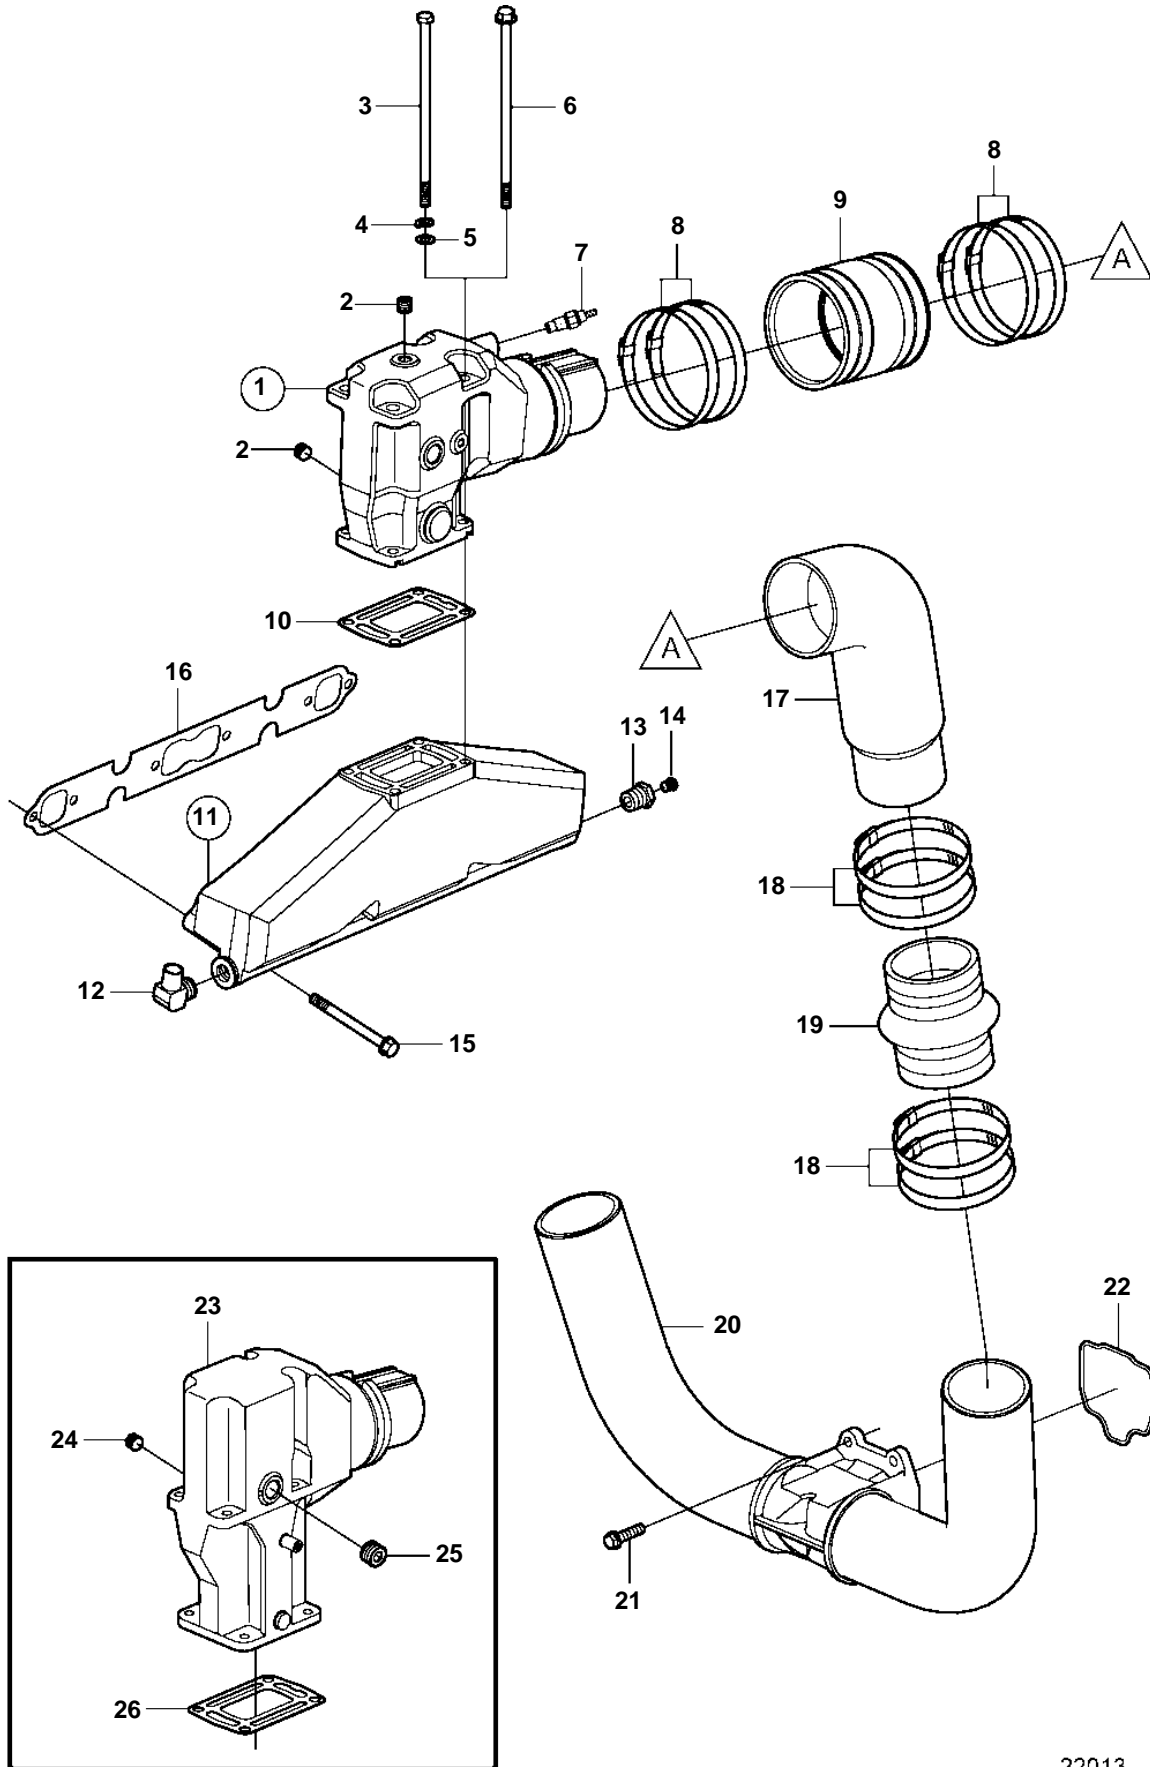

5.0GL-E, 5.7GL-E

## 5.0GL-E, 5.7GL-E

REF	PART NO.	QTY	DESCRIPTION	NOTES
1	3863061	2	Exhaust riser	
2	3850740	4	· Plug	
3	3852830	8	Screw	EARLIER PROD
4	3852002	8	Lock washer	EARLIER PROD
5	980933	8	Washer	EARLIER PROD
6	3808361	8	Flange screw	LATER PROD
7	3862500	2	Temperature sensor	
8	3863443		Clamp	
9	3852696	2	Exhaust hose	
10	3863191	1	Gasket kit	
		2	· Gasket	
11	3857723	2	Exhaust manifold	
12	3852538	2	· Elbow	
13	3858291	2	· Reducer sleeve	
14	3850802	2	· Plug	
15	3857184	12	Screw	
16	3852468	2	Gasket	
17	3863189	2	Exhaust pipe	
18	3863442		Clamp	
19	3863450	2	Bellows	
20	3858873	1	Exhaust pipe	
21	3855472	4	Flange screw	
22	3587651	1	Sealing kit	
23	3862904	X	Exhaust pipe kit	3.00" (76mm)
24	3850740	2	· Plug	
25	3850999	2	· Plug	
26	3863191	X	Gasket kit	
		2	· Gasket	