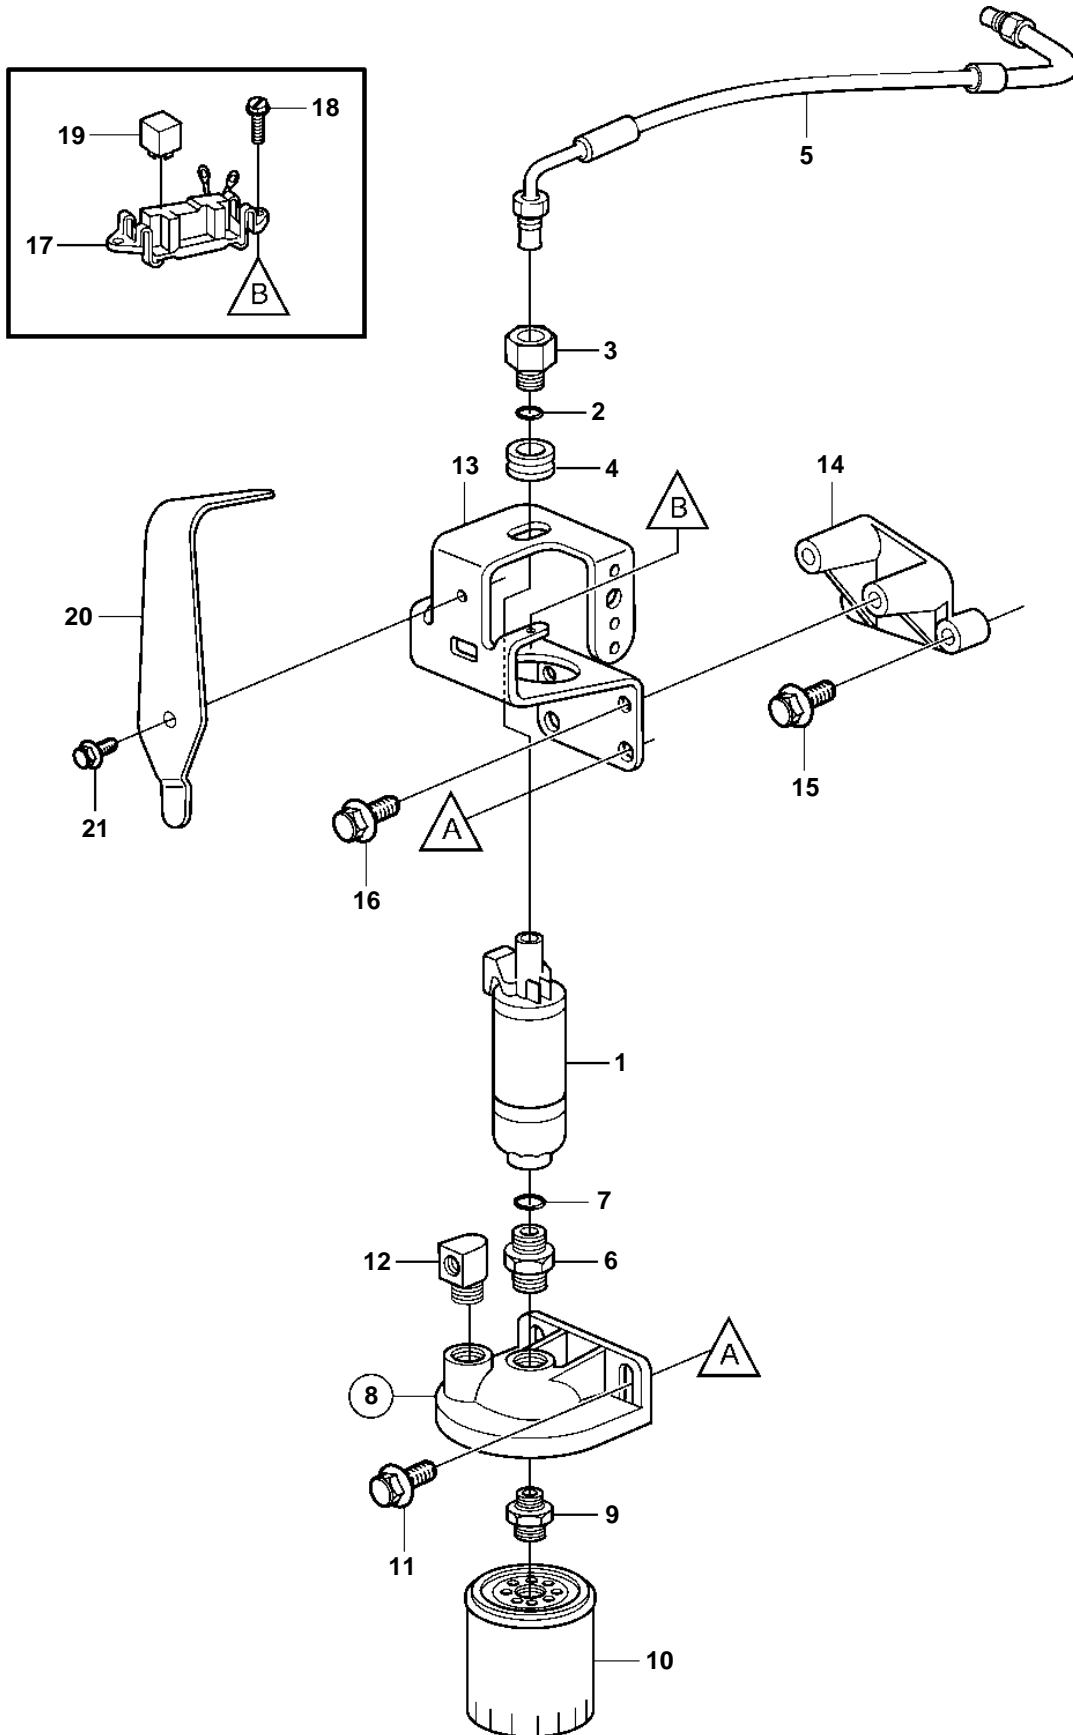

5.0GL-A, 5.0GL-B, 5.0GL-C, 5.0GL-D, 5.7GL-A, 5.7GL-B, 5.7GL-C, 5.7GL-D

5.0GL-A, 5.0GL-B, 5.0GL-C, 5.0GL-D, 5.7GL-A, 5.7GL-B, 5.7GL-C, 5.7GL-D

REF	PART NO.	QTY	DESCRIPTION	NOTES
1	3858261	1	Fuel pump	
2	3850820	1	O-ring	
3	856954	1	Nipple	
4	3858345	1	Grommet	
5	3858220	1	Fuel line	
6	3853493	1	Fitting	
7	3850819	1	· O-ring	
8	3850861	1	Cover	
9		1	· Connector	
10	3862228	1	· Fuel filter	
11	3853557	2	Screw	
12	3852013	1	Elbow	
13	3858233	1	Bracket	
14	3853310	1	Bracket	
15	3853326	2	Screw	
16	3853266	2	Screw	
17	3852210	1	Bracket	Included in engine harness
18	3852208	2	Screw	
19	3857533	1	Relay	Included in engine harness
20	3858255	1	Bracket	
21	3857938	1	Screw	