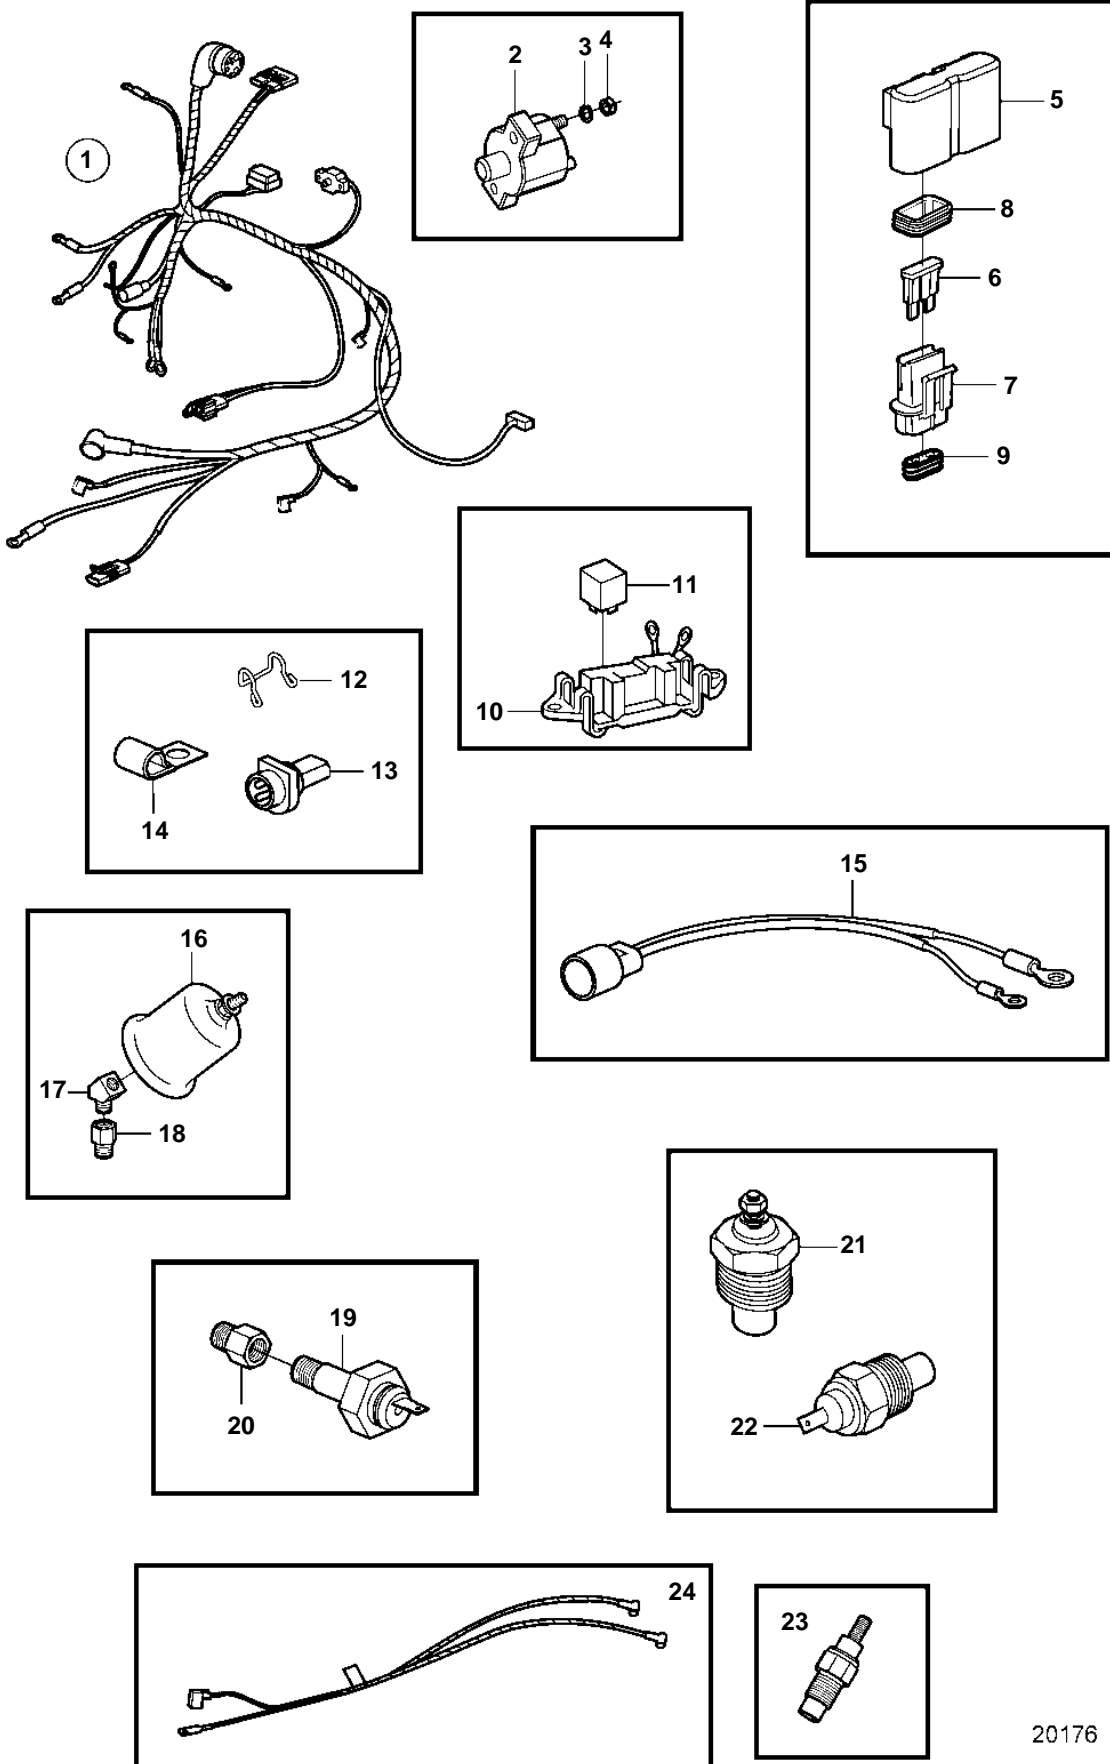

5.0GL-A, 5.7GL-A

20176

5.0GL-A, 5.7GL-A

REF	PART NO.	QTY	DESCRIPTION	NOTES
1	3860040	1	Cable harness	
2	3854164	1	· Breaker	50A
3	3852001	2	· Lock washer	
4	3852064	2	· Nut	
5	3860455	1	· Fuse holder	
6	979686	2	· Fuse	40A
	969197	2	· Fuse	7.5A
7	8166029	2	· Connector	
8		2	· · Seal	
9		2	· · Seal	
10	3852210	1	· Bracket	
11	3857533	1	· Relay	FUEL PUMP
12	3852237	1	Retainer	
13	3855178	1	Connector	
14	3852146	1	Clamp, J	D=.375" (9.5mm)
	3852124	1	Clamp, J	D=.188" (4.8mm)
15	3854031	1	Cable harness, trim	
16	3857532	1	Sender, oil pressure	
	872064	X	Sender, oil pressure	DUAL STATION
17	3852503	1	Elbow	
18	3855776	1	Adapter	
19	3852215	1	Switch, oil pressure	
20	3850660	1	Fitting	
21	3852029	1	Sender, coolant water temp.	
	872068	X	Sender, coolant water temp.	DUAL STATION
22	872066	1	Switch, coolant water temp.	
23	3862500	2	Temperature sensor	EXHAUST
24	3862220	1	Cable harness	EXHAUST SENSOR LEAD