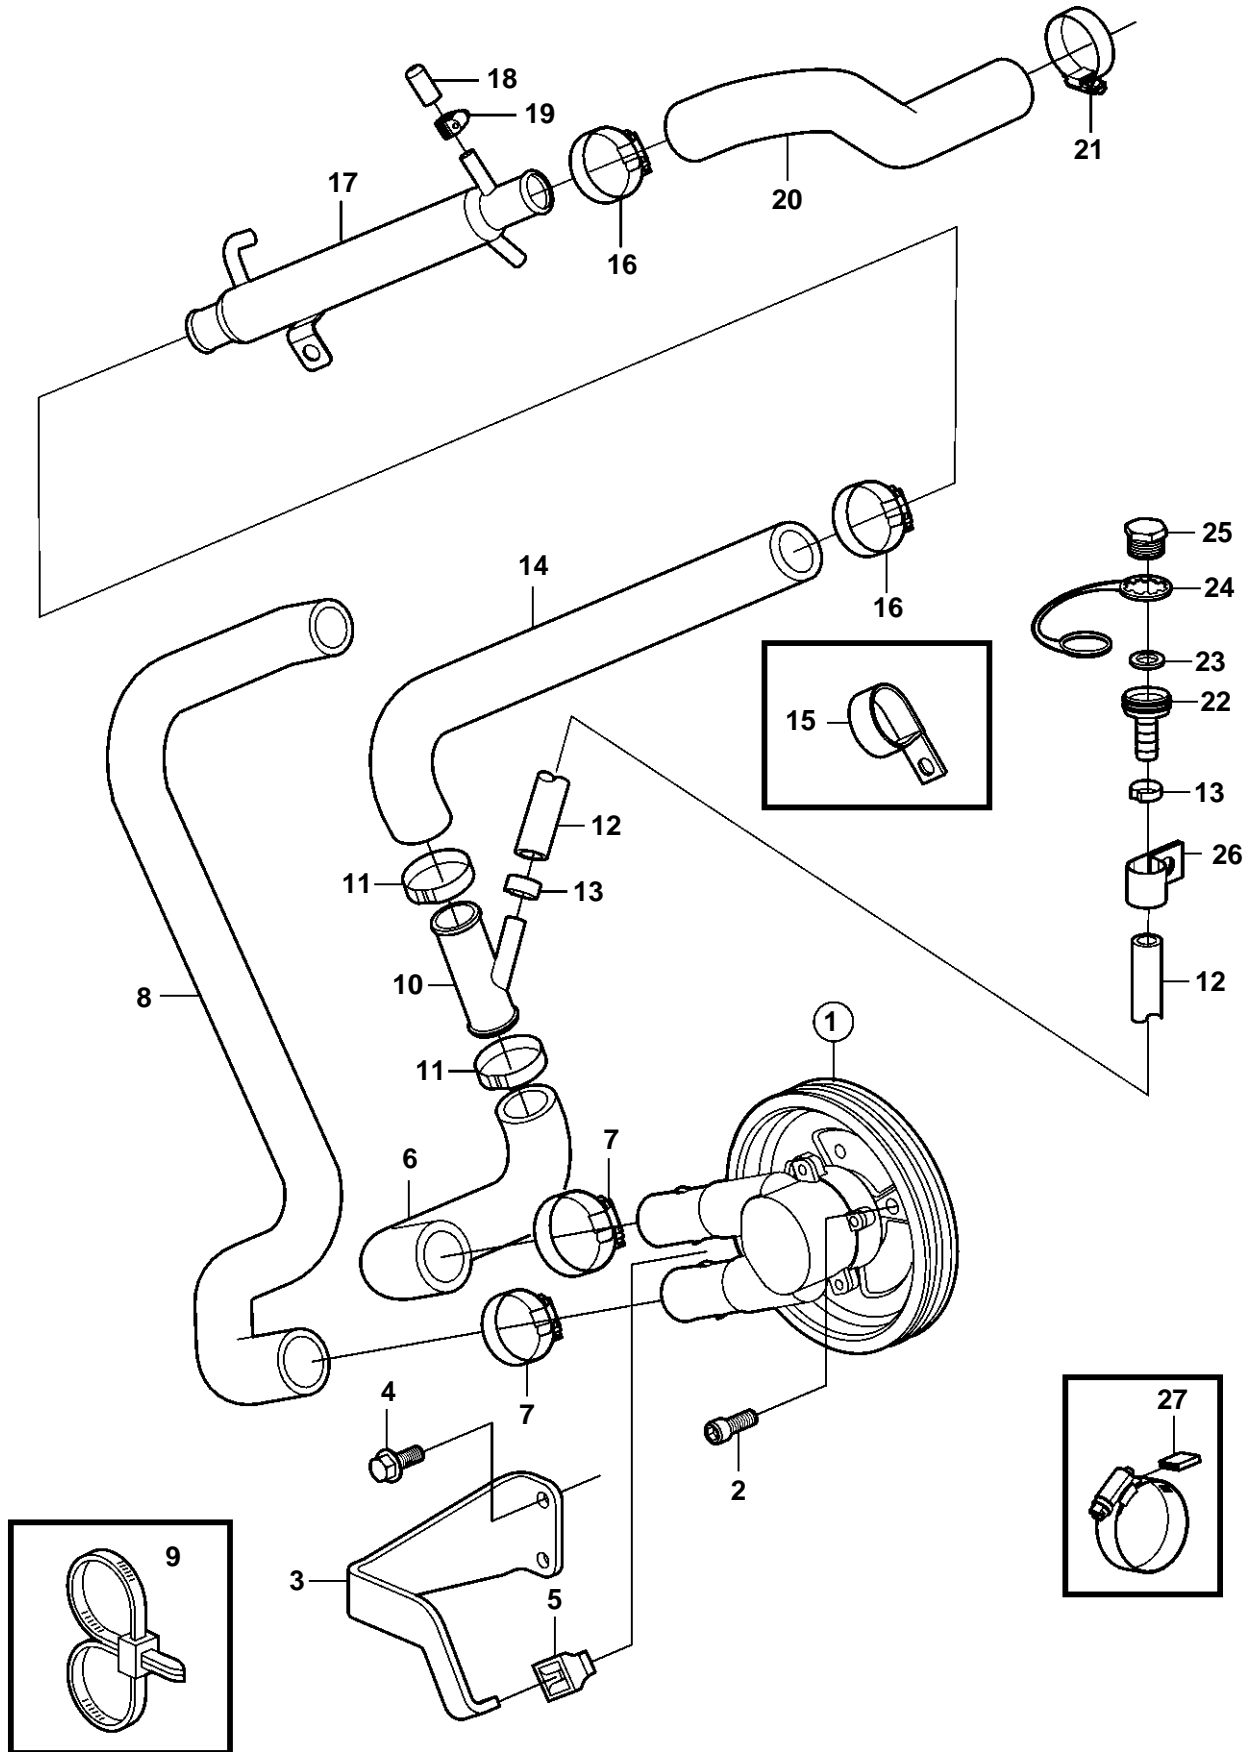

5.0GL-E, 5.7GL-E

20171

## 5.0GL-E, 5.7GL-E

REF	PART NO.	QTY	DESCRIPTION	SEE SEC.	NOTES
1	3862487	1	Sea water pump	6928	
2	3857939	3	Screw		
3	3858241	1	Bracket		
4	3860163	2	Screw		
5	3857954	1	Stop		
6	3862542	1	Hose		
7	3863440	2	Clamp		
8	3858237	1	Hose		
9	3850115	1	Strip clamp		
10	3862699	2	T-pipe		
11	982645	2	Clamp		
12	3862901	1	Hose		
13	983146	2	Clamp		
14	3862543	1	Hose		
15	3853312	1	Clamp		
16	3863444	2	Clamp		
17	3862629	1	Oil cooler		
18	3856766	1	Cap		
19	3860413	1	Clamp		
20	3861567	1	Hose		
21	3863444	1	Clamp		
22	3862902	1	Flushing connection		
23	3862079	1	Gasket		
24	3862082	1	Retainer		
25	3862656	1	Cap		
26	3862891	1	Clamp		
27	3858532	X	Cover		W=0.465" (11.8mm)
	3861999	X	Cover		W=0.300" (7.6mm)