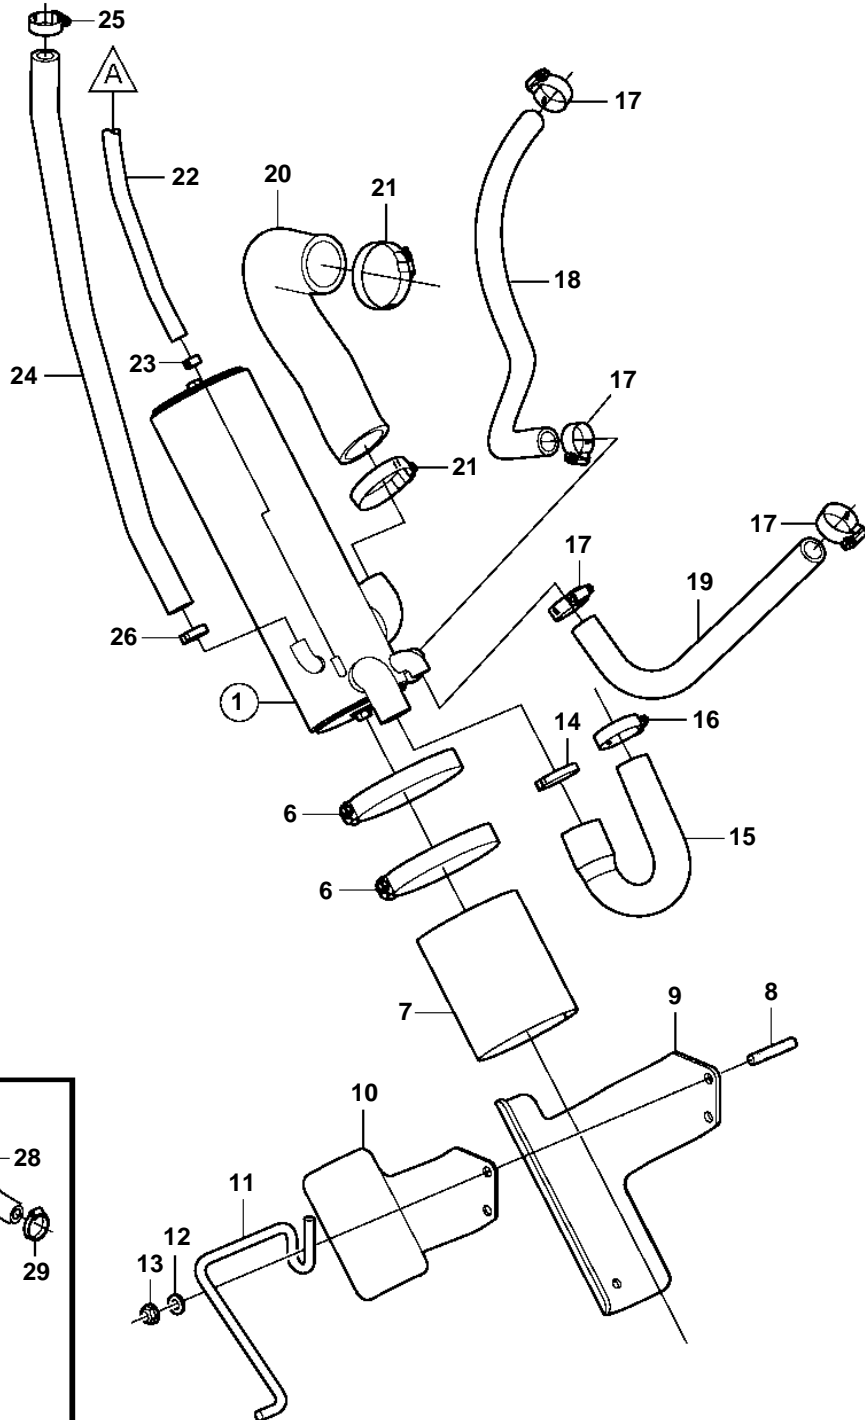

5.7GiI-G, 5.7GXii-H

5.7Giil-G, 5.7GXil-H

REF	PART NO.	QTY	DESCRIPTION	NOTES
1	3861471	1	Heat exchanger	
2	3858995	1	• Anode	
3	3858993	2	• Gasket	
4	3858992	2	• Cover	
5	3858994	2	• Screw	
6	3863443	2	Hose clamp	
7	3861453	1	Gasket	
8	941814	2	Stud	
9	3842368	1	Bracket	
10	3842369	1	Bracket	
11	3817688	1	Bracket	
12	980933	2	Washer	
13	3857181	2	Flange lock nut	
14	982717	1	Clamp	
15	3817818	1	Hose	
16	3863440	1	Hose clamp	
17	3812303	4	Hose clamp	
18	3860588	1	Hose	Starboard exhaust manifold
19	3860587	1	Hose	Port exhaust manifold
20	3861472	1	Hose	
21	3863438	2	Hose clamp	
22	3861678	1	Hose	FUEL PUMP
23	982643	1	Clamp	
24	3863069	1	Hose	Expansion tank
25	3812303	1	Hose clamp	
26	982967	1	Clamp	
27		1	Fuel pump	
28	3862550	1	Hose	
29	3860413	3	Hose clamp	