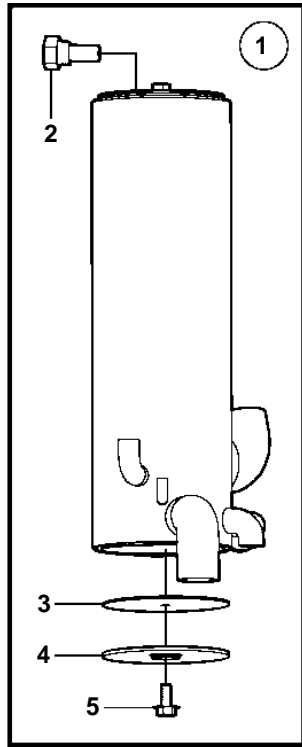

5.7GiI-G, 5.7GXii-H

5.7Giil-G, 5.7GXil-H

REF	PART NO.	QTY	DESCRIPTION	NOTES
1	3861471	1	Heat exchanger	
2	3858995	1	• Anode	
3	3858993	2	• Gasket	
4	3858992	2	• Cover	
5	3858994	2	• Screw	
6	3863443	2	Hose clamp	
7	3861453	1	Gasket	
8	941814	2	Stud	
9	3842368	1	Bracket	
10	3842369	1	Bracket	
11	3817688	1	Bracket	
12	980933	2	Washer	
13	3857181	2	Flange lock nut	
14	982717	1	Clamp	
15	3817818	1	Hose	
16	3863440	1	Hose clamp	
17	3812303	4	Hose clamp	
18	3860588	1	Hose	Starboard exhaust manifold
19	3860587	1	Hose	Port exhaust manifold
20	3861472	1	Hose	
21	3863438	2	Hose clamp	
22	3861678	1	Hose	FUEL PUMP
23	982643	1	Clamp	
24	3863069	1	Hose	Expansion tank
25	3812303	1	Hose clamp	
26	982967	1	Clamp	
27		1	Fuel pump	
28	3862550	1	Hose	
29	3860413	3	Hose clamp	