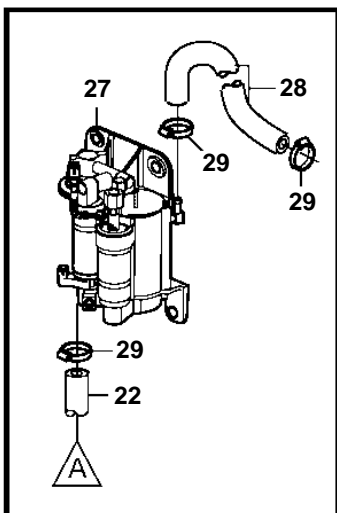

5.7GiI-G, 5.7GXii-H

5.7Giil-G, 5.7GXil-H

REF	PART NO.	QTY	DESCRIPTION	NOTES
1	3861471	1	Heat exchanger	
2	3858995	1	• Anode	
3	3858993	2	• Gasket	
4	3858992	2	• Cover	
5	3858994	2	• Screw	
6	3863443	2	Hose clamp	
7	3861453	1	Gasket	
8	941814	2	Stud	
9	3842368	1	Bracket	
10	3842369	1	Bracket	
11	3817688	1	Bracket	
12	980933	2	Washer	
13	3857181	2	Flange lock nut	
14	982717	1	Clamp	
15	3817818	1	Hose	
16	3863440	1	Hose clamp	
17	3812303	4	Hose clamp	
18	3860588	1	Hose	Starboard exhaust manifold
19	3860587	1	Hose	Port exhaust manifold
20	3861472	1	Hose	
21	3863438	2	Hose clamp	
22	3861678	1	Hose	FUEL PUMP
23	982643	1	Clamp	
24	3863069	1	Hose	Expansion tank
25	3812303	1	Hose clamp	
26	982967	1	Clamp	
27		1	Fuel pump	
28	3862550	1	Hose	
29	3860413	3	Hose clamp	