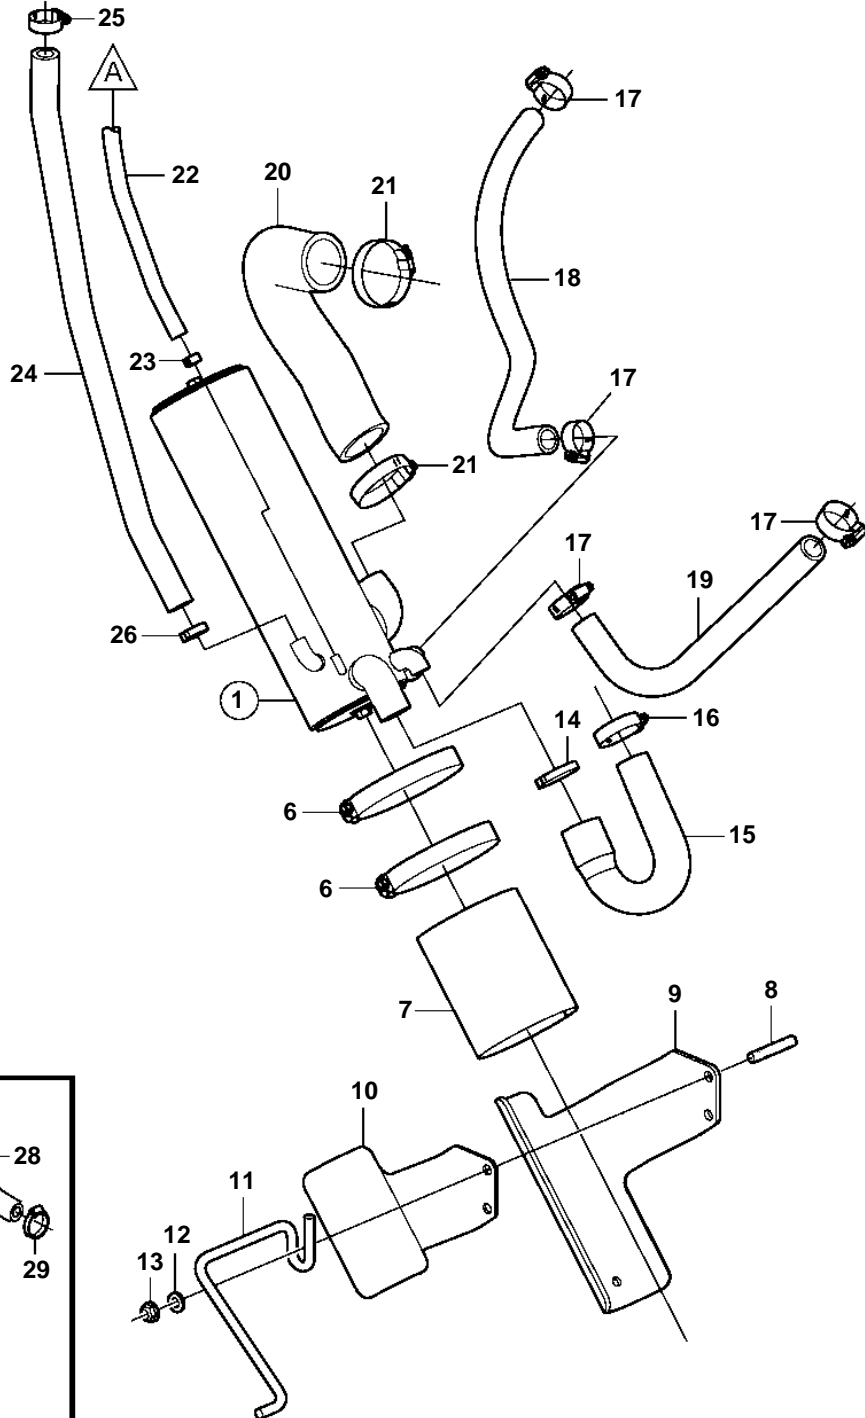

5.7GiI-G, 5.7GXii-H

5.7Giil-G, 5.7GXil-H

REF	PART NO.	QTY	DESCRIPTION	NOTES
1	3861471	1	Heat exchanger	
2	3858995	1	· Anode	
3	3858993	2	· Gasket	
4	3858992	2	· Cover	
5	3858994	2	· Screw	
6	3863443	2	Hose clamp	
7	3861453	1	Gasket	
8	941814	2	Stud	
9	3842368	1	Bracket	
10	3842369	1	Bracket	
11	3817688	1	Bracket	
12	980933	2	Washer	
13	3857181	2	Flange lock nut	
14	982717	1	Clamp	
15	3817818	1	Hose	
16	3863440	1	Hose clamp	
17	3812303	4	Hose clamp	
18	3860588	1	Hose	Starboard exhaust manifold
19	3860587	1	Hose	Port exhaust manifold
20	3861472	1	Hose	
21	3863438	2	Hose clamp	
22	3861678	1	Hose	FUEL PUMP
23	982643	1	Clamp	
24	3861485	1	Hose	Expansion tank
25	3812303	1	Hose clamp	
26	982967	1	Clamp	
27		1	Fuel pump	
28	3862550	1	Hose	
29	3860413	3	Hose clamp	