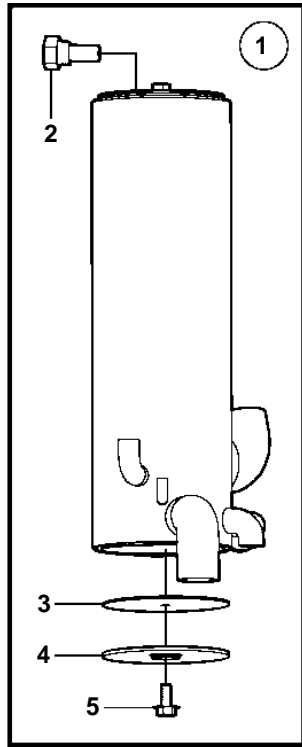

5.7GiI-G, 5.7GXii-H

5.7Giil-G, 5.7GXil-H

REF	PART NO.	QTY	DESCRIPTION	NOTES
1	3861471	1	Heat exchanger	
2	3858995	1	· Anode	
3	3858993	2	· Gasket	
4	3858992	2	· Cover	
5	3858994	2	· Screw	
6	3863443	2	Hose clamp	
7	3861453	1	Gasket	
8	941814	2	Stud	
9	3842368	1	Bracket	
10	3842369	1	Bracket	
11	3817688	1	Bracket	
12	980933	2	Washer	
13	3857181	2	Flange lock nut	
14	982717	1	Clamp	
15	3817818	1	Hose	
16	3863440	1	Hose clamp	
17	3812303	4	Hose clamp	
18	3860588	1	Hose	Starboard exhaust manifold
19	3860587	1	Hose	Port exhaust manifold
20	3861472	1	Hose	
21	3863438	2	Hose clamp	
22	3861678	1	Hose	FUEL PUMP
23	982643	1	Clamp	
24	3861485	1	Hose	Expansion tank
25	3812303	1	Hose clamp	
26	982967	1	Clamp	
27		1	Fuel pump	
28	3862550	1	Hose	
29	3860413	3	Hose clamp	