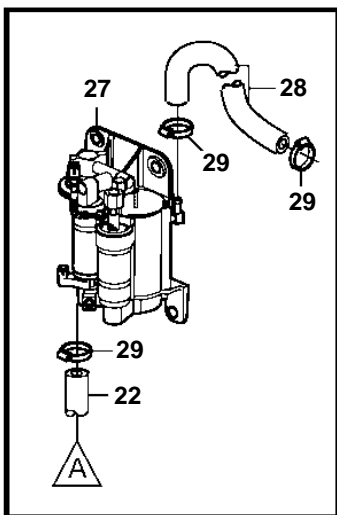

5.7GiI-G, 5.7GXii-H

5.7Giil-G, 5.7GXil-H

REF	PART NO.	QTY	DESCRIPTION	NOTES
1	3861471	1	Heat exchanger	
2	3858995	1	· Anode	
3	3858993	2	· Gasket	
4	3858992	2	· Cover	
5	3858994	2	· Screw	
6	3863443	2	Hose clamp	
7	3861453	1	Gasket	
8	941814	2	Stud	
9	3842368	1	Bracket	
10	3842369	1	Bracket	
11	3817688	1	Bracket	
12	980933	2	Washer	
13	3857181	2	Flange lock nut	
14	982717	1	Clamp	
15	3817818	1	Hose	
16	3863440	1	Hose clamp	
17	3812303	4	Hose clamp	
18	3860588	1	Hose	Starboard exhaust manifold
19	3860587	1	Hose	Port exhaust manifold
20	3861472	1	Hose	
21	3863438	2	Hose clamp	
22	3861678	1	Hose	FUEL PUMP
23	982643	1	Clamp	
24	3861485	1	Hose	Expansion tank
25	3812303	1	Hose clamp	
26	982967	1	Clamp	
27		1	Fuel pump	
28	3862550	1	Hose	
29	3860413	3	Hose clamp	