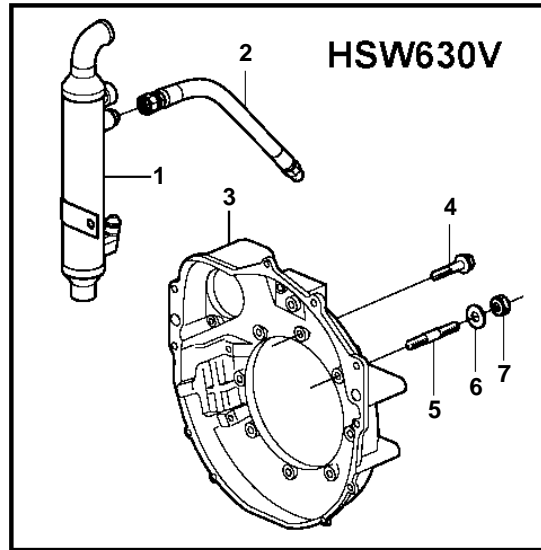

5.7GiI-F, 5.7GXil-G

22590

5.7Giil-F, 5.7GXil-G

REF	PART NO.	QTY	DESCRIPTION	NOTES
1	3808226	1	Oil cooler	
2	3861441	1	Oil hose	L=559mm
	3861442	1	Oil hose	L=762mm
3	841056	1	Flywheel housing	
4	3853558	2	Flange screw	
5	953517	4	Stud	
6	3854496	4	Washer	
7	950355	4	Nut	
8	3861441	1	Oil hose	L=559mm
	3861443	1	Oil hose	L=838mm
9	191114	2	Fitting	
10	955556	2	Screw	
11	953540	4	Stud	
12	3861441	2	Oil hose	L=762mm
13	191114	1	Fitting	