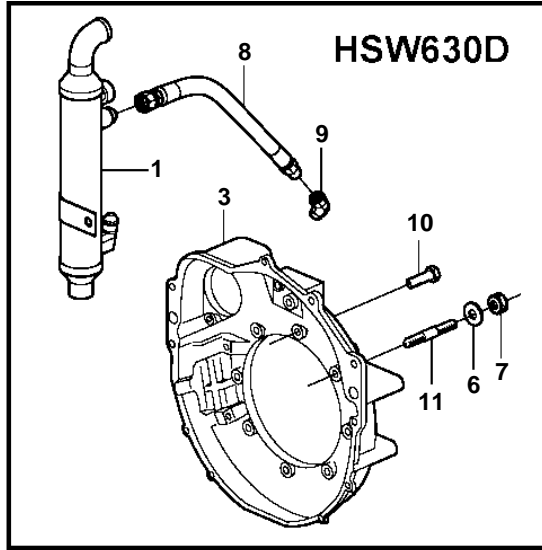

5.7GiI-F, 5.7GXil-G

22590

5.7Giil-F, 5.7GXil-G

REF	PART NO.	QTY	DESCRIPTION	NOTES
1	3808226	1	Oil cooler	
2	3861441	1	Oil hose	L=559mm
	3861442	1	Oil hose	L=762mm
3	841056	1	Flywheel housing	
4	3853558	2	Flange screw	
5	953517	4	Stud	
6	3854496	4	Washer	
7	950355	4	Nut	
8	3861441	1	Oil hose	L=559mm
	3861443	1	Oil hose	L=838mm
9	191114	2	Fitting	
10	955556	2	Screw	
11	953540	4	Stud	
12	3861441	2	Oil hose	L=762mm
13	191114	1	Fitting	