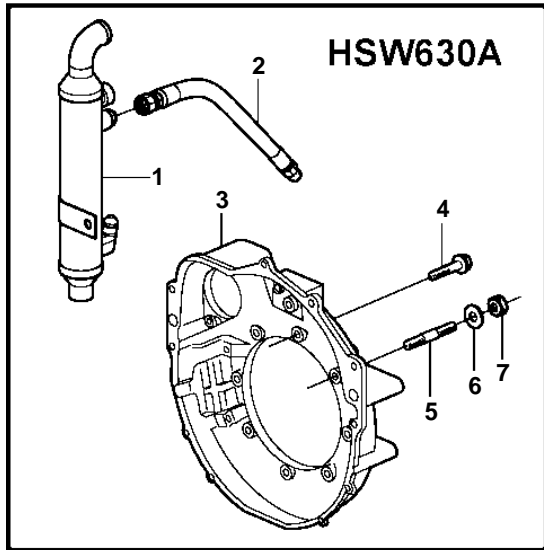

5.7GiI-F, 5.7GXil-G

22590

5.7Giil-F, 5.7GXil-G

REF	PART NO.	QTY	DESCRIPTION	NOTES
1	3808226	1	Oil cooler	
2	3861441	1	Oil hose	L=559mm
	3861442	1	Oil hose	L=762mm
3	841056	1	Flywheel housing	
4	3853558	2	Flange screw	
5	953517	4	Stud	
6	3854496	4	Washer	
7	950355	4	Nut	
8	3861441	1	Oil hose	L=559mm
	3861443	1	Oil hose	L=838mm
9	191114	2	Fitting	
10	955556	2	Screw	
11	953540	4	Stud	
12	3861441	2	Oil hose	L=762mm
13	191114	1	Fitting	