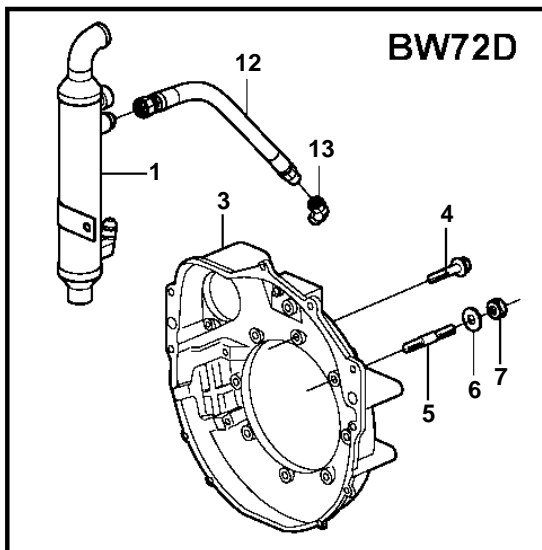

5.7GiI-F, 5.7GXil-G

22590

5.7Giil-F, 5.7GXil-G

REF	PART NO.	QTY	DESCRIPTION	NOTES
1	3808226	1	Oil cooler	
2	3861441	1	Oil hose	L=559mm
	3861442	1	Oil hose	L=762mm
3	841056	1	Flywheel housing	
4	3853558	2	Flange screw	
5	953517	4	Stud	
6	3854496	4	Washer	
7	950355	4	Nut	
8	3861441	1	Oil hose	L=559mm
	3861443	1	Oil hose	L=838mm
9	191114	2	Fitting	
10	955556	2	Screw	
11	953540	4	Stud	
12	3861441	2	Oil hose	L=762mm
13	191114	1	Fitting	