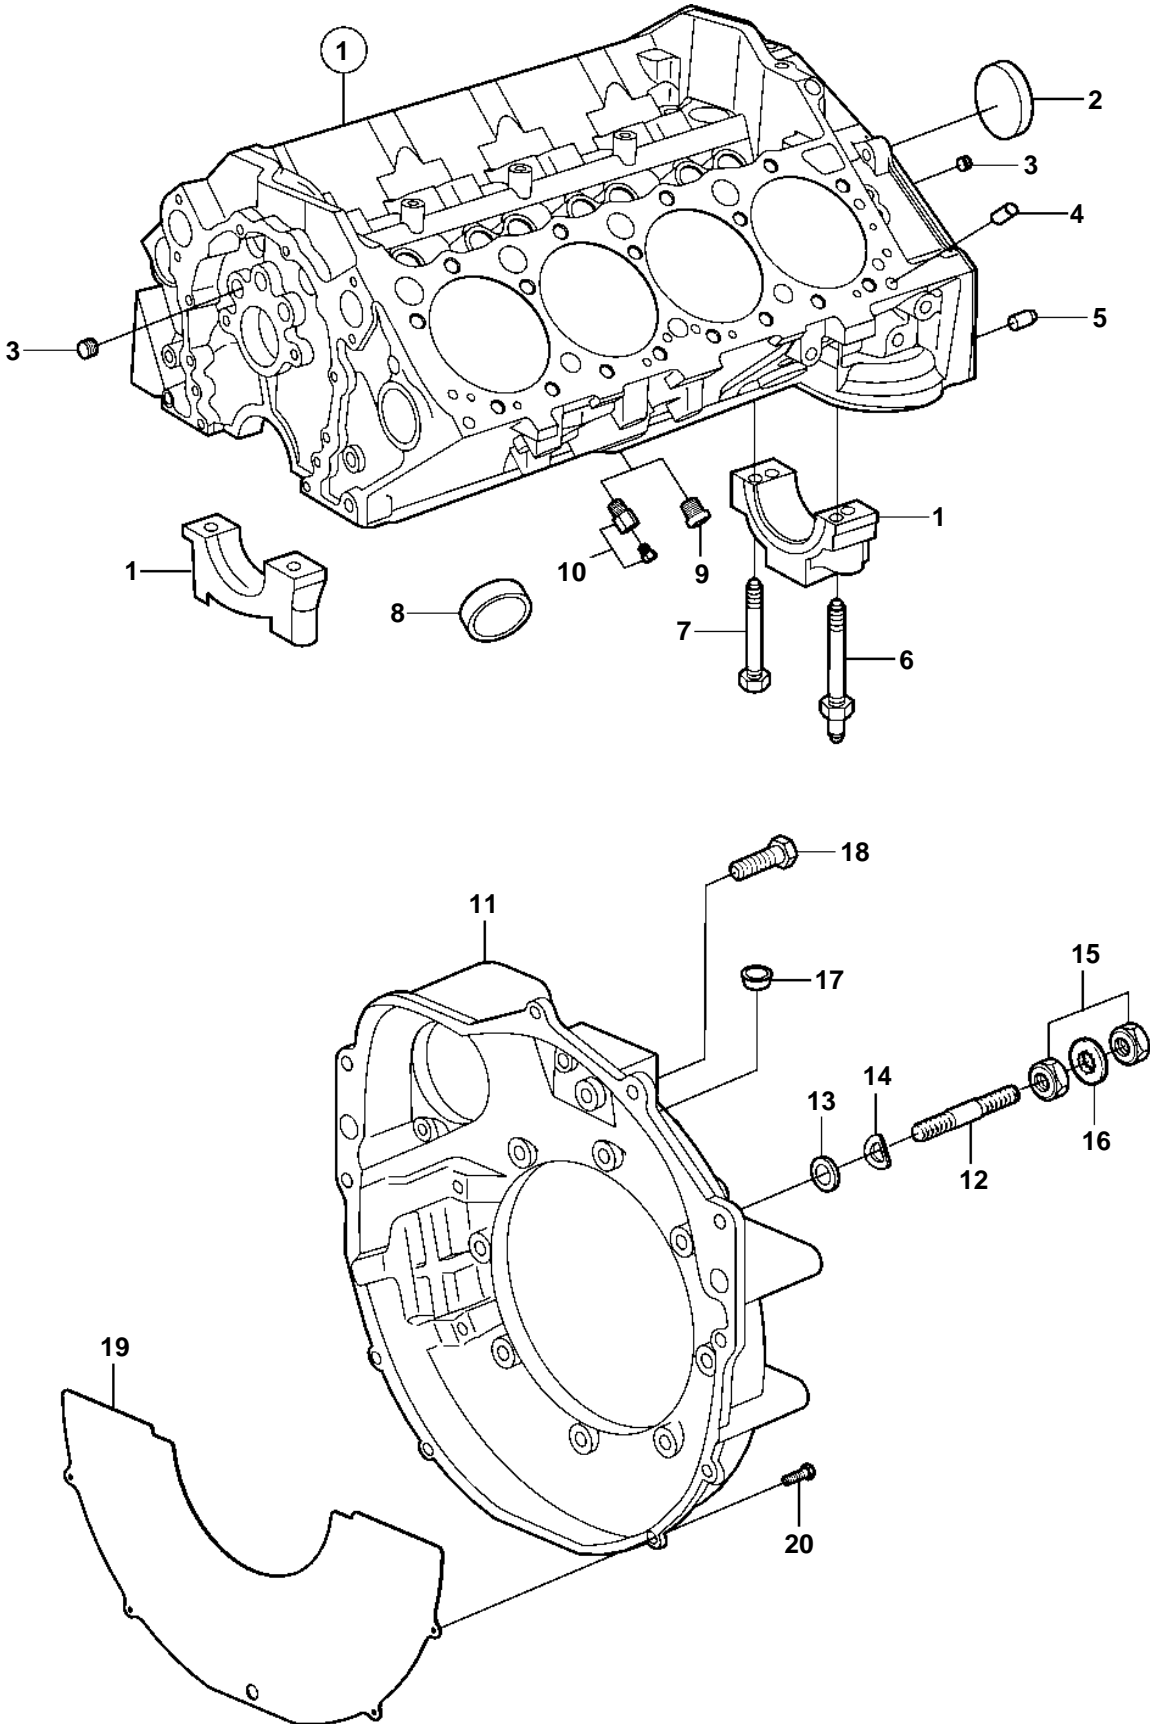

5.7GiI-E, 5.7GXil-F

19874

5.7Giil-E, 5.7GXil-F

REF	PART NO.	QTY	DESCRIPTION	NOTES
1			Cylinder block	
2	3853209	1	Core plug	
3	952075	2	Plug	
4	3853114	4	Locating pin, cylinder head	
5	3856001	2	Pin, flywheel housing	
6	3862354	6	Stud	
7	3862355	10	Screw	
8	3852100	8	Core plug	
9	3850802	X	Plug	
10	3854494	X	Drain cock	
11	841056	1	Flywheel housing	
12	982675	2	Stud	
13	980933	2	Washer	
14	982475	2	Spring washer	
15	982672	4	Nut	
16	982679	4	Lock washer	
17	943589	1	Plug	
18	3852478	1	Screw	L=1.25" (32mm)
	3860169	2	Screw	L=3.00" (76mm)
19	857259	1	Cover plate	
20	969476	4	Screw	