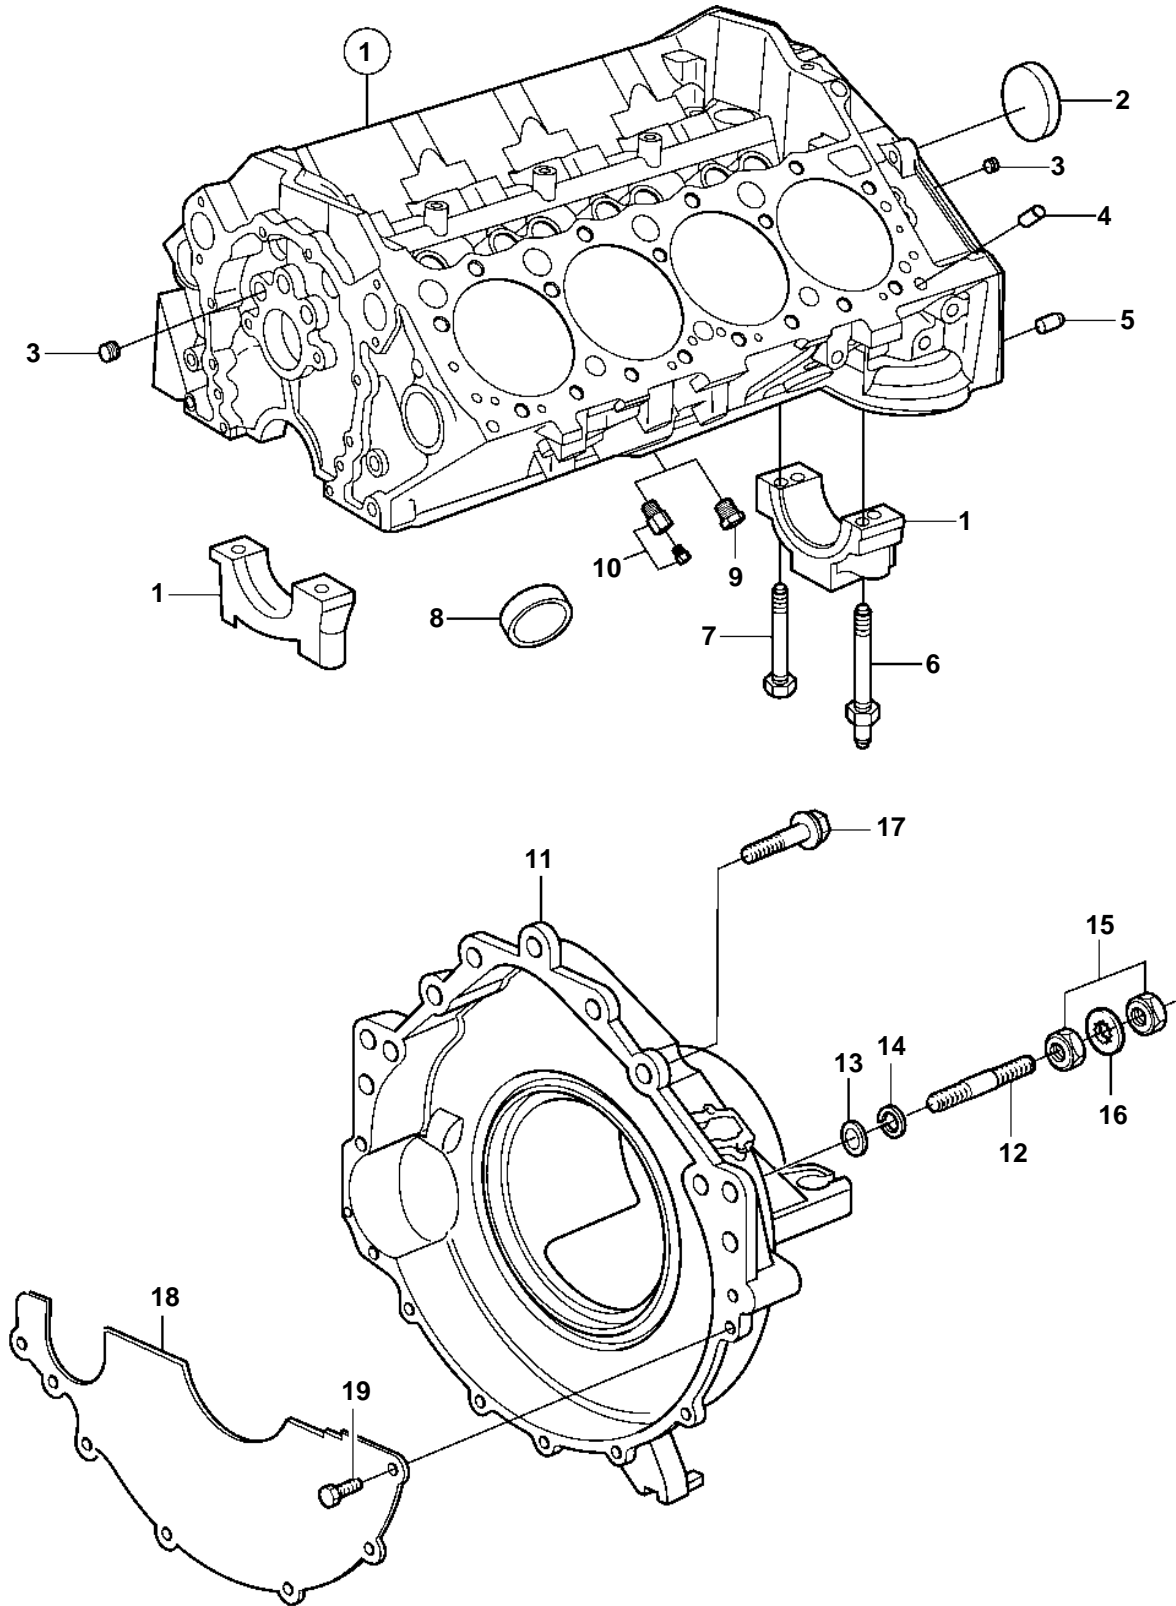

5.7Gi-E, 5.7Gi-EF, 5.7GXi-F, 5.7GXi-FF

5.7Gi-E, 5.7Gi-EF, 5.7GXi-F, 5.7GXi-FF

REF	PART NO.	QTY	DESCRIPTION	NOTES
1			Cylinder block	
2	3853209	1	Core plug	
3	952075	X	Plug	
4	3853114	4	Locating pin, cylinder head	
5	3856001	2	Pin, flywheel housing	
6	3862354	6	Stud	
7	3862355	10	Screw	
8	3852100	8	Core plug	
9	3850802	X	Plug	
10	3854494	X	Drain cock	
11	3857846	1	Flywheel housing	
12	3850571	2	Stud	
13	980933	2	Washer	
14	3852002	2	Lock washer	
15	3852065	4	Nut	
16	3852070	2	Washer	
17	3860163	1	Screw	L=1.00" (25mm)
	3860582	3	Screw	L=1.25" (32mm)
18	3854604	1	Cover	
19	3852421	4	Screw	