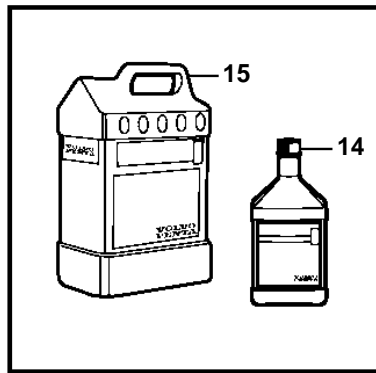

5.00Si-F, 5.00Si-FF

5.00Si-F, 5.00Si-FF

REF	PART NO.	QTY	DESCRIPTION	NOTES
1	3862039	1	Tank	
2	3858990	1	• Cap	
3	7741899	1	Decal	
4		1	Hose	CUT
5	3853794	6	Clamp	
6	3817257	1	Filter	
7	3808911	1	Solenoid valve	
8	3862491	1	Switch	
9	3862489	1	Wiring harness	
10	983966	1	• Fuse	
11	8072808	1	• Cover	
12	3862490	1	Cable harness	
13	3862899	1	Switch plate	BLACK
	3862898	X	Switch plate	WHITE
	3862900	X	Switch plate	WOODGRAIN
14	41103103	X	Neutralizing agent	1 QUART (946ml)
15	41103102	X	Neutralizing agent	1 GALLON (3.78L)