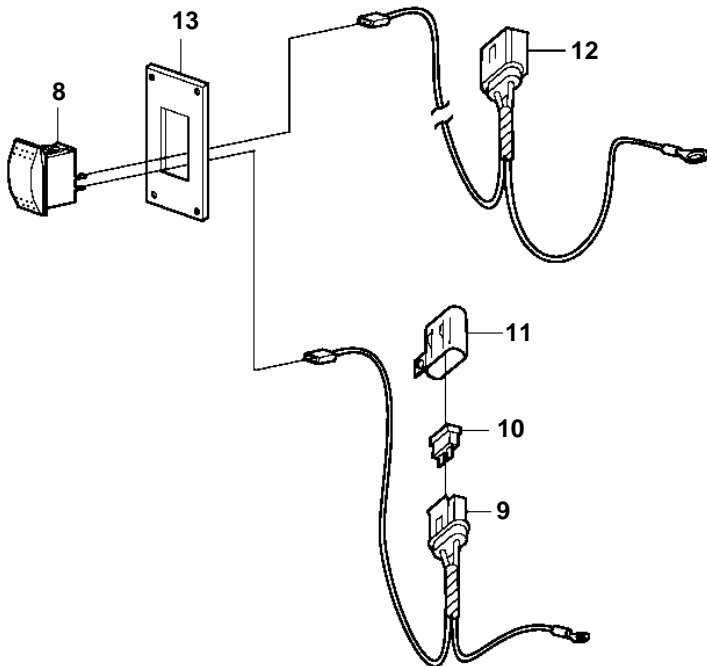

5.00Si-F, 5.00Si-FF

5.00Si-F, 5.00Si-FF

REF	PART NO.	QTY	DESCRIPTION	NOTES
1	3862039	1	Tank	
2	3858990	1	• Cap	
3	7741899	1	Decal	
4		1	Hose	CUT
5	3853794	6	Clamp	
6	3817257	1	Filter	
7	3808911	1	Solenoid valve	
8	3862491	1	Switch	
9	3862489	1	Wiring harness	
10	983966	1	• Fuse	
11	8072808	1	• Cover	
12	3862490	1	Cable harness	
13	3862899	1	Switch plate	BLACK
	3862898	X	Switch plate	WHITE
	3862900	X	Switch plate	WOODGRAIN
14	41103103	X	Neutralizing agent	1 QUART (946ml)
15	41103102	X	Neutralizing agent	1 GALLON (3.78L)