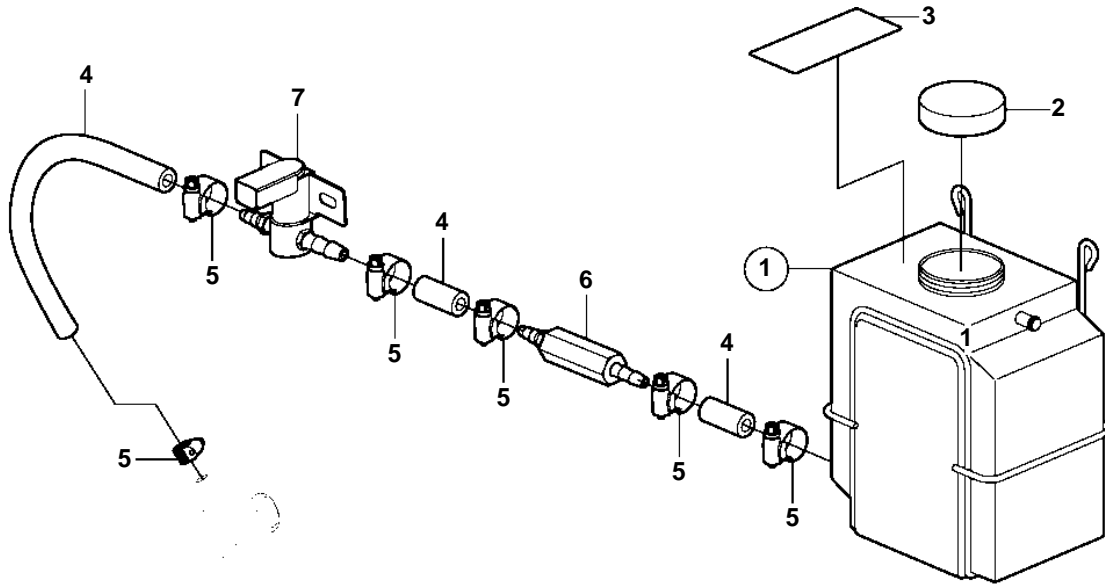

5.00Si-F, 5.00Si-FF

5.00Si-F, 5.00Si-FF

REF	PART NO.	QTY	DESCRIPTION	NOTES
1	3862039	1	Tank	
2	3858990	1	• Cap	
3	7741899	1	Decal	
4		1	Hose	CUT
5	3853794	6	Clamp	
6	3817257	1	Filter	
7	3808911	1	Solenoid valve	
8	3862491	1	Switch	
9	3862489	1	Wiring harness	
10	983966	1	• Fuse	
11	8072808	1	• Cover	
12	3862490	1	Cable harness	
13	3862899	1	Switch plate	BLACK
	3862898	X	Switch plate	WHITE
	3862900	X	Switch plate	WOODGRAIN
14	41103103	X	Neutralizing agent	1 QUART (946ml)
15	41103102	X	Neutralizing agent	1 GALLON (3.78L)