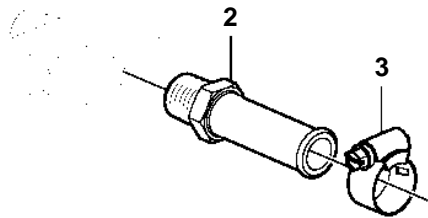

5.0GXi-FF, 5.0OSi-FF

1

5.0GXi-FF, 5.00Si-FF

REF	PART NO.	QTY	DESCRIPTION	NOTES
1	3818037	1	Hot water outlet	
2	856483	1	· Hose nipple	
3	3863439	6	· Clamp	
4	855844	1	· Thermostat	
5	3860613	1	· Fitting	
6		X	Hoseexpansion tank	CUT