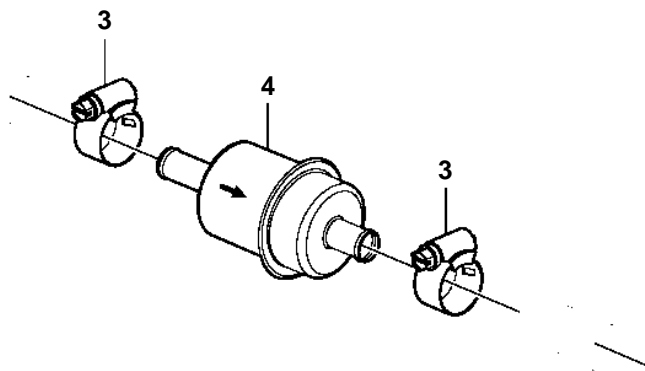

5.0GXi-FF, 5.0OSi-FF

1

5.0GXi-FF, 5.00Si-FF

REF	PART NO.	QTY	DESCRIPTION	NOTES
1	3818037	1	Hot water outlet	
2	856483	1	· Hose nipple	
3	3863439	6	· Clamp	
4	855844	1	· Thermostat	
5	3860613	1	· Fitting	
6		X	Hoseexpansion tank	CUT