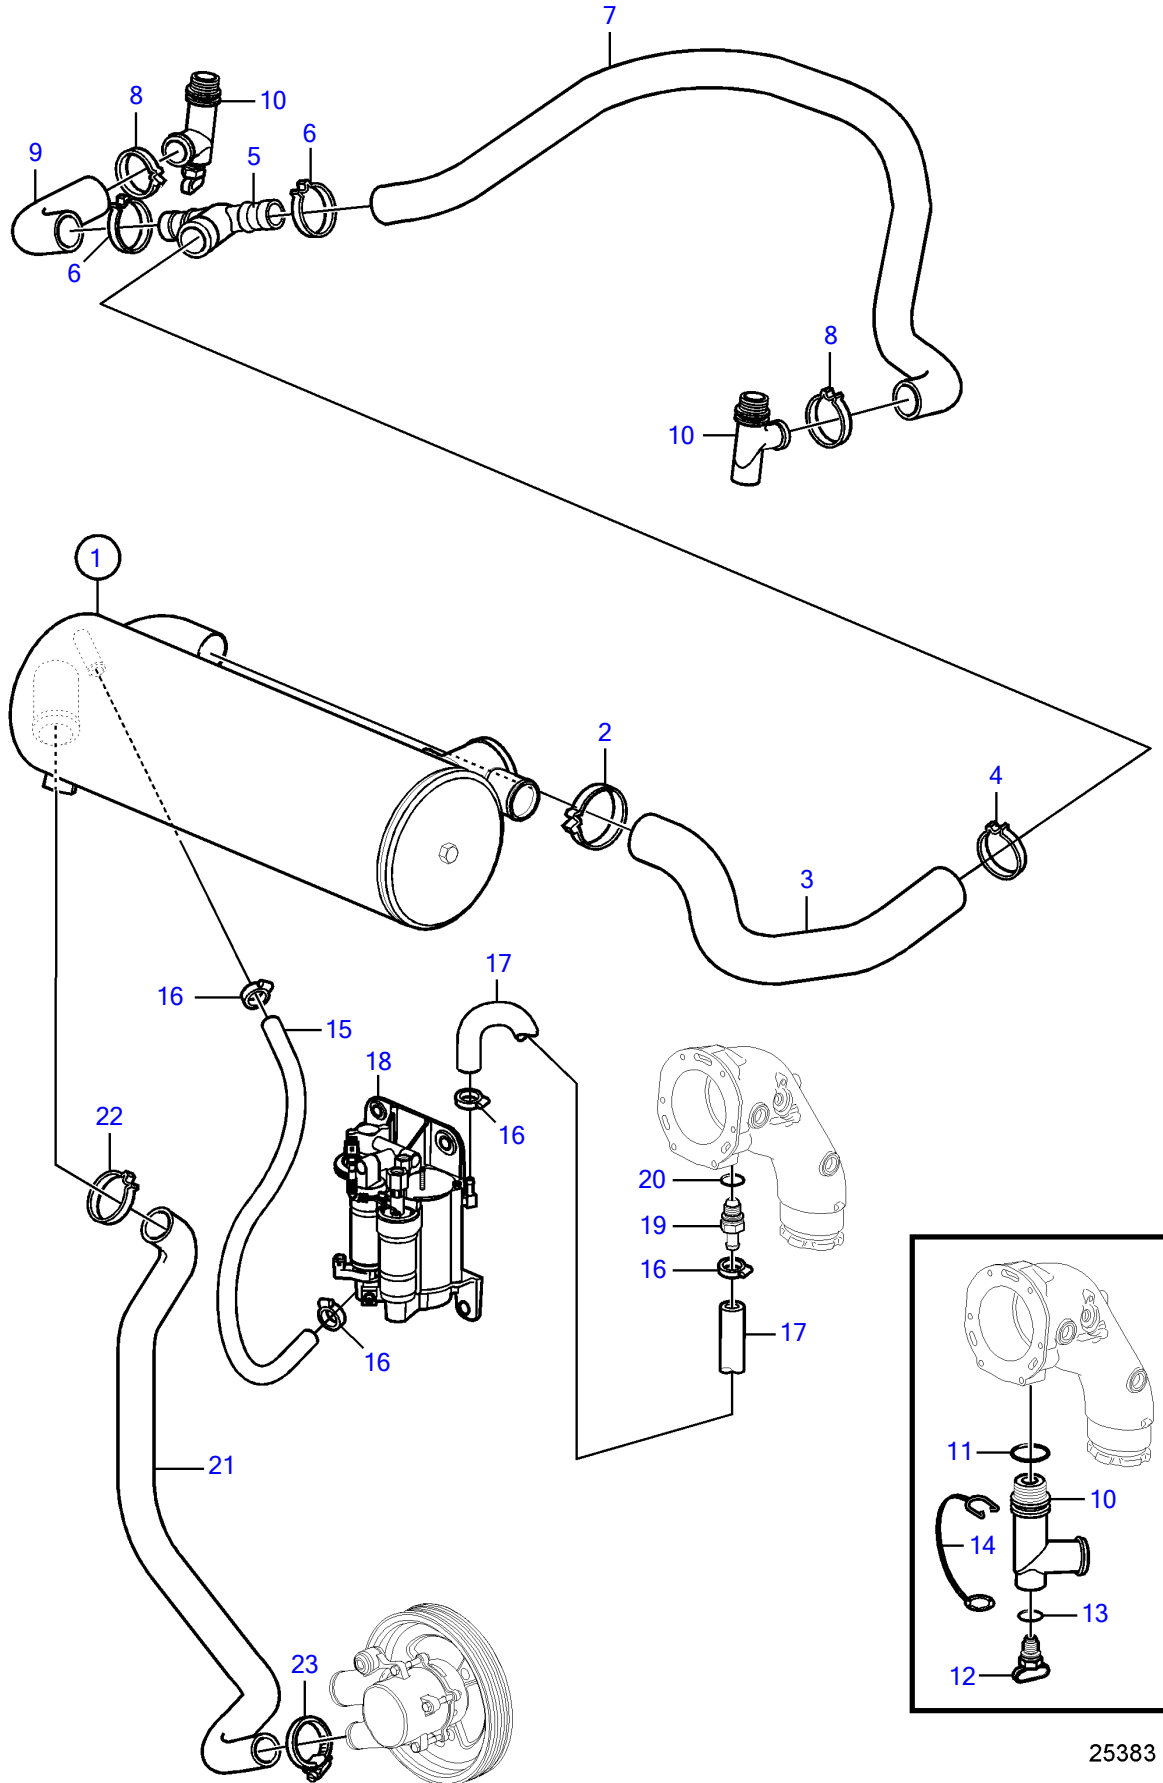

5.7GiCE-300-R, 5.7GXICE-320-R

25383

5.7GiCE-300-R, 5.7GXICE-320-R

REF	PART NO.	QTY	DESCRIPTION	NOTES
1	21444263	1	Heat exchanger	
2	982717	1	Clamp	
3	21338610	1	Hose	
4	982645	1	Clamp	
5	21338635	1	Connector	
6	(982715)	2	Clamp	Obsolete part
7	21338614	1	Hose	Port
8	(982715)	2	Clamp	Obsolete part
9	21338612	1	Hose	Starboard
10	21115770	2	Adapter	
11		2	• O-ring	not sold separately
12	21114522	2	Drain plug	
	3849500	2	• Plug	Replaced by 21114522, not sold separately
13	976970	2	• O-ring	
14	3849892	2	• Retainer	
15	3862550	1	Hose	
16	3860413	4	Hose clamp	
17	21114718	1	Hose	
18		1	Fuel pump	See "Fuel system" page
19	21115767	1	Adapter	
20	976970	1	• O-ring	
21	21338608	1	Hose	
22	982717	1	Clamp	
23	3852602	1	Hose clamp	