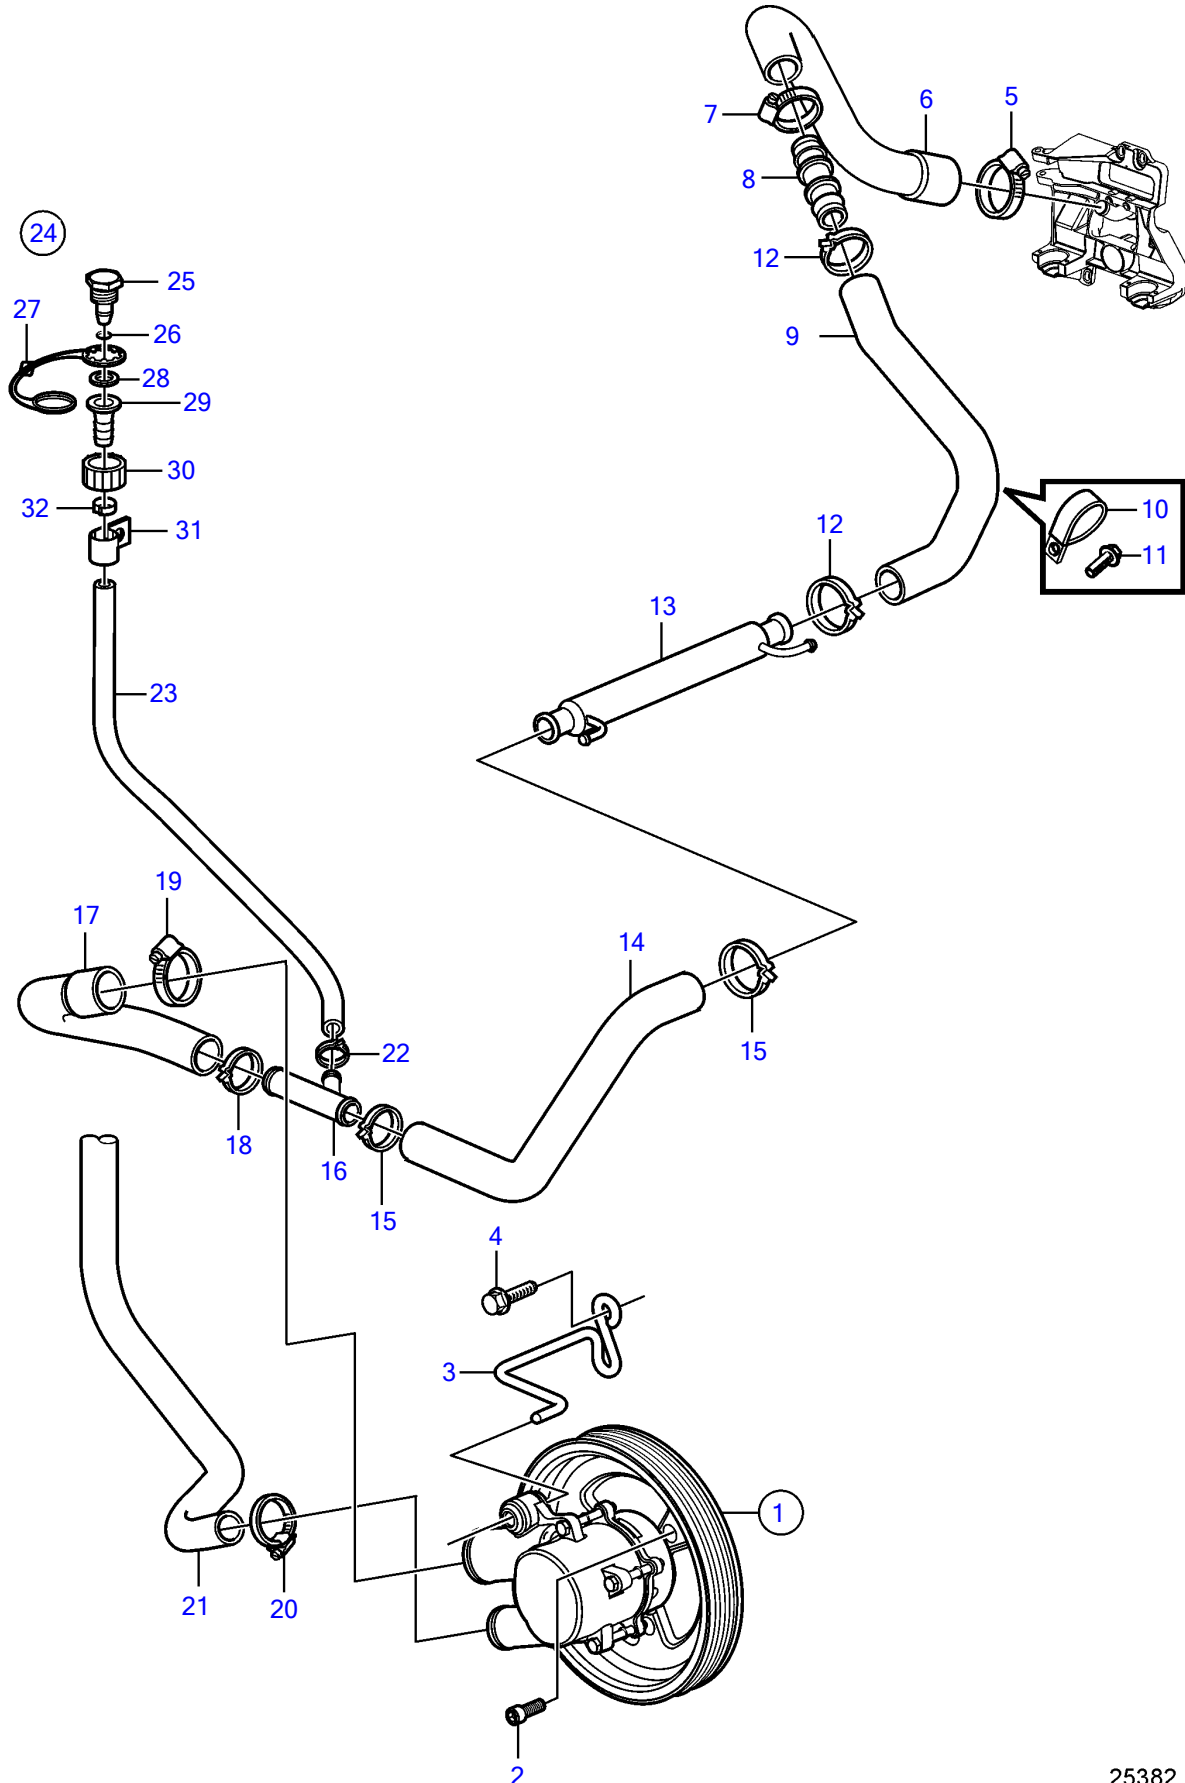

5.7GiCE-300-R, 5.7GXICE-320-R

5.7GiCE-300-R, 5.7GXICE-320-R

| REF | PART NO. | QTY | DESCRIPTION | NOTES |
|-----|-----------|-----|----------------------|--|
| 1 | 21212799 | 1 | Pump | |
| 2 | 3857939 | 3 | Screw | |
| 3 | 3812240 | 1 | Bracket | |
| 4 | 3860163 | 2 | Flange screw | |
| 5 | 3812302 | 1 | Hose clamp | |
| 6 | 21340837 | 1 | Hose | |
| 7 | 3863444 | 2 | Hose clamp | |
| 8 | 21429137 | 1 | Connector | |
| 9 | 21429139 | 1 | Hose | |
| 10 | 3853312 | 2 | Clamp | |
| | 21619466 | 2 | Attaching clamp | |
| 11 | (3853557) | 2 | Flange screw | Obsolete part, 3/8" - 16 unc, L=0.75" (19mm) |
| 12 | | 2 | Hose clamp | |
| 13 | 21399019 | 1 | Hydraulic oil cooler | |
| 14 | 21340840 | 1 | Hose | |
| 15 | 982645 | 2 | Clamp | |
| 16 | 3862699 | 1 | T-pipe | |
| 17 | 21429134 | 1 | Hose | |
| 18 | 3863440 | 1 | Hose clamp | |
| 19 | | 1 | Hose clamp | |
| 20 | 3852602 | 1 | Hose clamp | |
| 21 | 3817817 | 1 | Hose, therm. housing | For seawater cooled engine |
| | 21338608 | 1 | Hose, heat exchanger | For freshwater cooled engine |
| 22 | 978173 | 1 | Hose clamp | |
| 23 | 3857823 | 1 | Hose | |
| 24 | 3807440 | 1 | Connector | |
| 25 | | 1 | • Cap | not sold separately |
| 26 | 942978 | 1 | • O-ring | |
| 27 | 3862082 | 1 | • Retainer | |
| 28 | 3807664 | 1 | • Washer | |
| 29 | | 1 | • Connector | not sold separately |
| 30 | | 1 | • Connector | not sold separately |
| 31 | 3862891 | 1 | Attaching clamp | |
| 32 | 978174 | 1 | Hose clamp | |