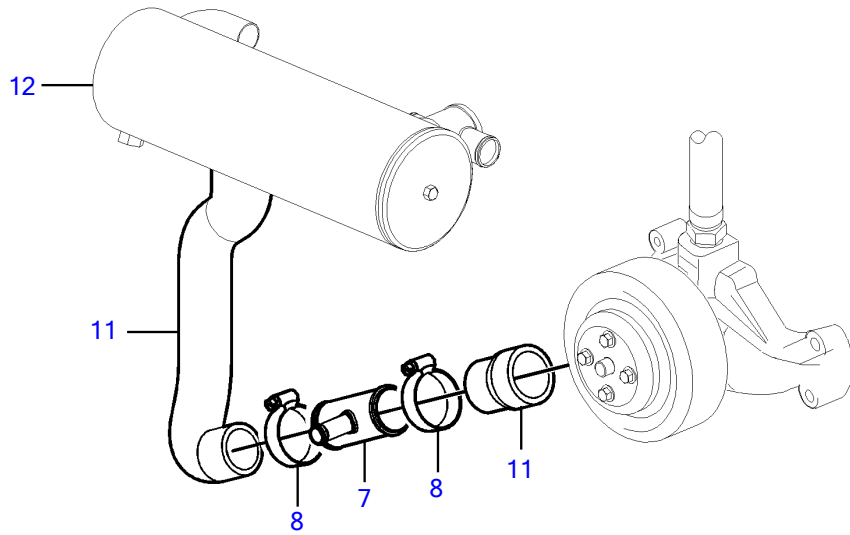

5.7GiCE-300-R, 5.7GXICE-320-R

5.7GiCE-300-R, 5.7GXICE-320-R

REF	PART NO.	QTY	DESCRIPTION	NOTES
1	21527832	1	Kit	Kit has other parts that are not used on this engine
2	40005443	1	• Nipple	7/16" - 14 unc
3	976970	1	• • O-ring	
4	856483	1	• Hose connection	1/4"-18 NPTF
5	3852602	4	• Hose clamp	
6	3818035	1	• Fitting	
7	3863068	1	• T-pipe	
8	3854978	2	• Hose clamp	
9	3860613	1	• T-nipple	
10		X	Hose, heater	Hose not supplied with kit.
11		X	Hose	Cut, Circulation pump to heat exchanger
12		X	Heat exchanger	
13		X	Expansion tank	