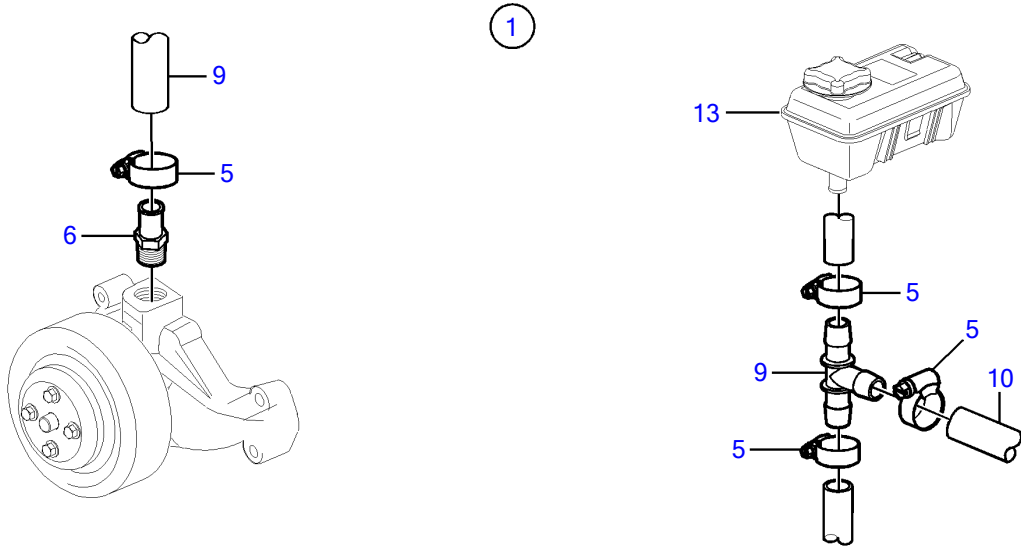

5.7GiCE-300-R, 5.7GXICE-320-R

5.7GiCE-300-R, 5.7GXICE-320-R

REF	PART NO.	QTY	DESCRIPTION	NOTES
1	21527832	1	Kit	Kit has other parts that are not used on this engine
2	40005443	1	• Nipple	7/16" - 14 unc
3	976970	1	• • O-ring	
4	856483	1	• Hose connection	1/4"-18 NPTF
5	3852602	4	• Hose clamp	
6	3818035	1	• Fitting	
7	3863068	1	• T-pipe	
8	3854978	2	• Hose clamp	
9	3860613	1	• T-nipple	
10		X	Hose, heater	Hose not supplied with kit.
11		X	Hose	Cut, Circulation pump to heat exchanger
12		X	Heat exchanger	
13		X	Expansion tank	