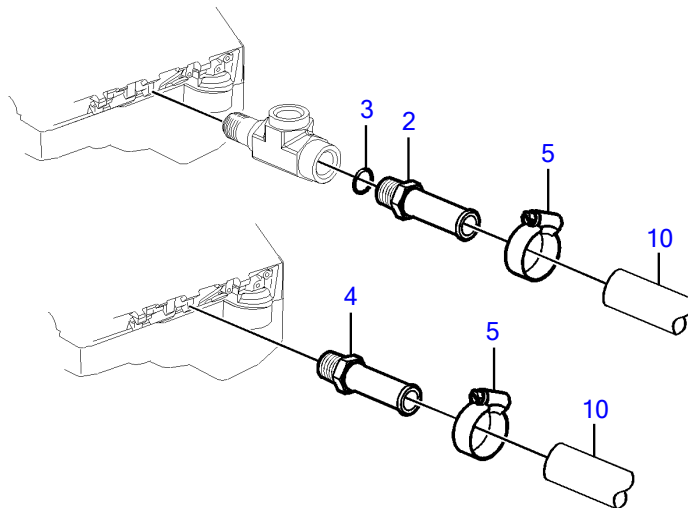

5.7GiCE-300-R, 5.7GXICE-320-R

5.7GiCE-300-R, 5.7GXICE-320-R

REF	PART NO.	QTY	DESCRIPTION	NOTES
1	21527832	1	Kit	Kit has other parts that are not used on this engine
2	40005443	1	• Nipple	7/16" - 14 unc
3	976970	1	• • O-ring	
4	856483	1	• Hose connection	1/4"-18 NPTF
5	3852602	4	• Hose clamp	
6	3818035	1	• Fitting	
7	3863068	1	• T-pipe	
8	3854978	2	• Hose clamp	
9	3860613	1	• T-nipple	
10		X	Hose, heater	Hose not supplied with kit.
11		X	Hose	Cut, Circulation pump to heat exchanger
12		X	Heat exchanger	
13		X	Expansion tank	