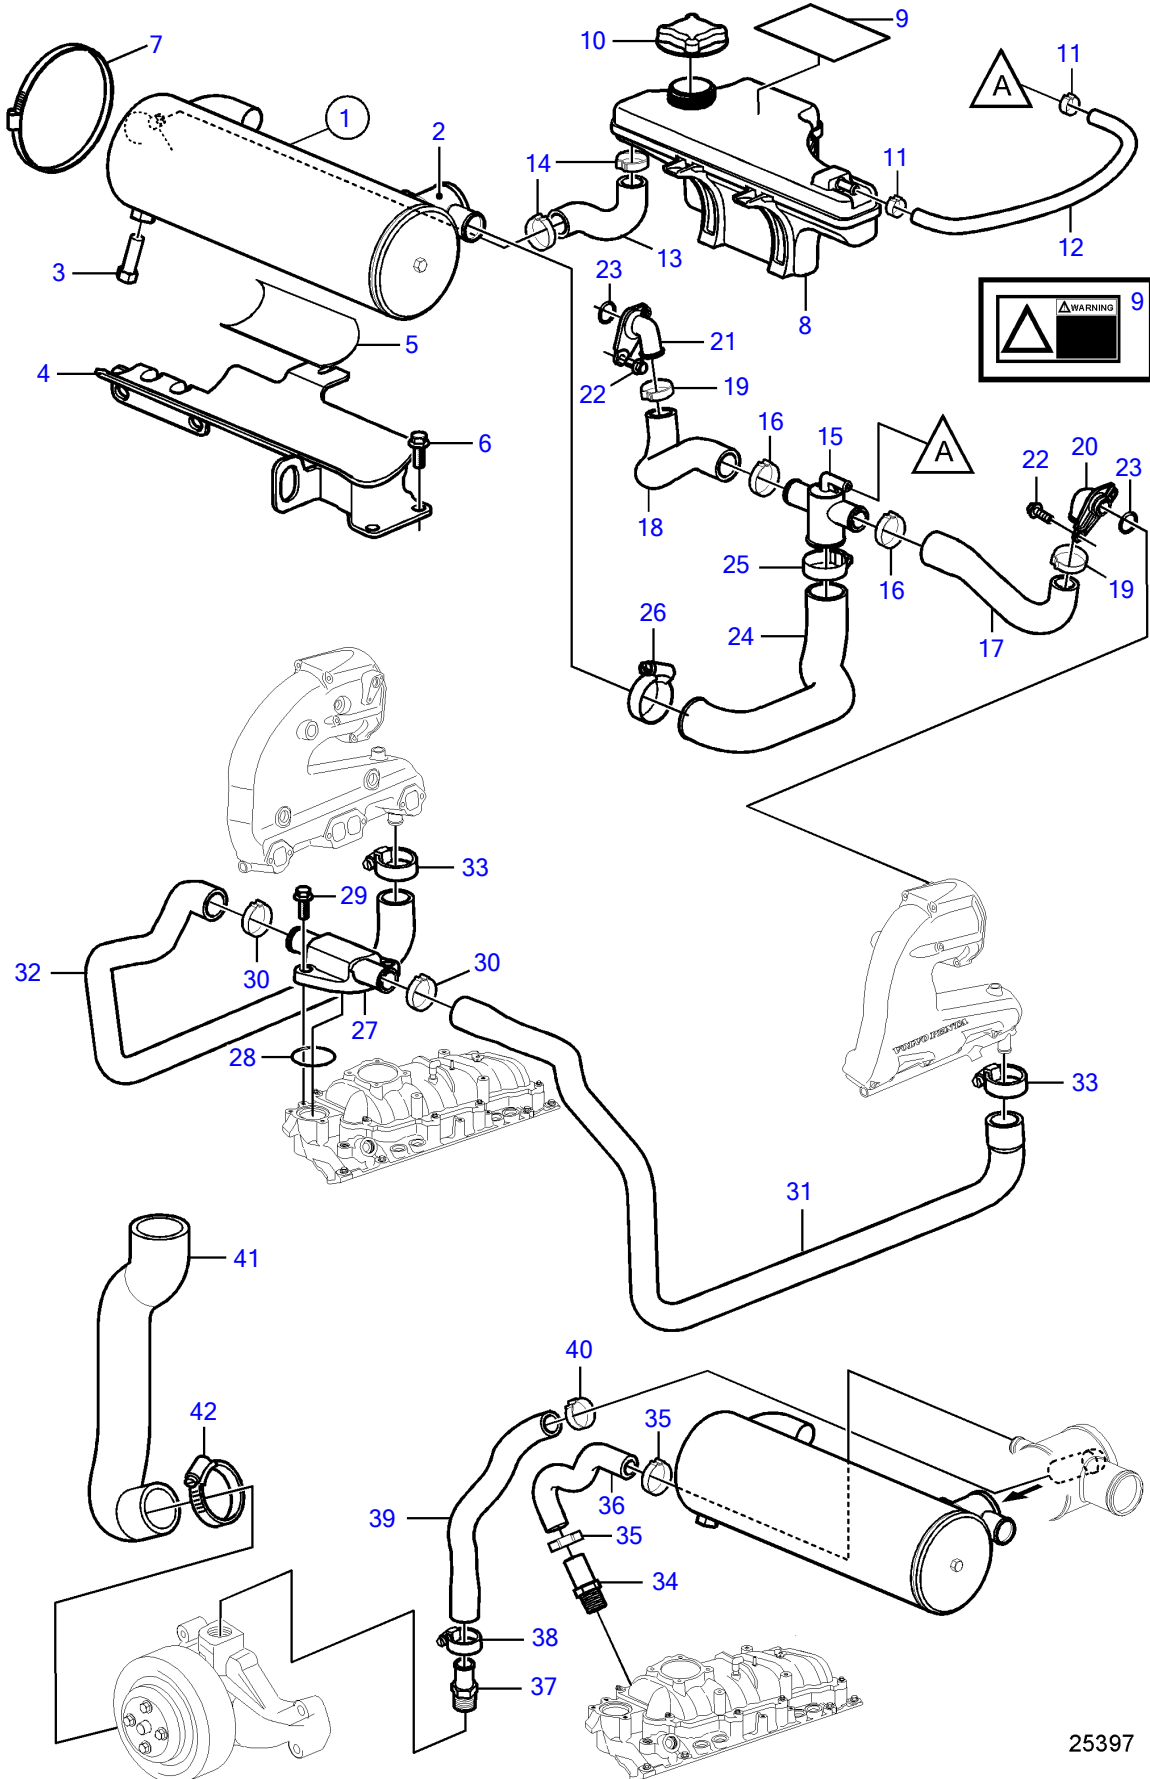

5.7GiCE-300-R, 5.7GXICE-320-R

25397

5.7GiCE-300-R, 5.7GXICE-320-R

REF	PART NO.	QTY	DESCRIPTION	SEE SEC.	NOTES
1	21444263	1	Heat exchanger		
		2	• End cover		not sold separately
		2	• Gasket		not sold separately
		2	• Bolt		not sold separately
2		1	• Thermostat		not sold separately
3	3858995	1	• Anode		
4	21444243	1	Bracket		
5	3861453	1	Gasket		
6	(3853557)	2	Flange screw		Obsolete part, 3/8" - 16 unc, L=0.75" (19mm)
7	21501238	2	Hose clamp		
8	21429093	1	Tank		
			• Bulletin p-26-1-7	p-26-1-7-EN	Coolant Capacity, FWC Gas Engines
9	3858552	1	Decal		
10	1674083	1	Pressure cap		
11	982643	2	Clamp		
12	3860590	1	Hose		
13	21451470	1	Hose		
14	982716	2	Clamp		
15	21338633	1	Connector		
16	(982647)	2	Clamp		Obsolete part
17	21338625	1	Hose		standard exhaust height
	21440756	1	Hose		Exhaust with high rise manifold
18	21338627	1	Hose		standard exhaust height
	21440758	1	Hose		Exhaust with high rise manifold
19	(982715)	2	Clamp		Obsolete part
20	21444305	1	Adapter		
21	21444304	1	Adapter		
22	946544	4	Flange screw		
23	21411368	2	O-ring		
24	21338629	1	Hose		
25	3863440	1	Hose clamp		
26	3863444	1	Hose clamp		
27	21338631	1	Manifold		
		2	• Bushing		not sold separately
28	21513426	1	O-ring		
29	946544	2	Flange screw		
30	(982647)	2	Clamp		Obsolete part
31	21338604	1	Hose		
32	21338606	1	Hose		
33	3863444	2	Hose clamp		
34	21581659	1	Adapter		
35	982716	2	Clamp		
36	21444232	1	Hose		
37	983744	1	Hose nipple		
38	3863439	1	Hose clamp		
39	21444236	1	Hose		
40	982716	1	Clamp		
41	21338602	1	Hose		
42	3863438	2	Hose clamp		