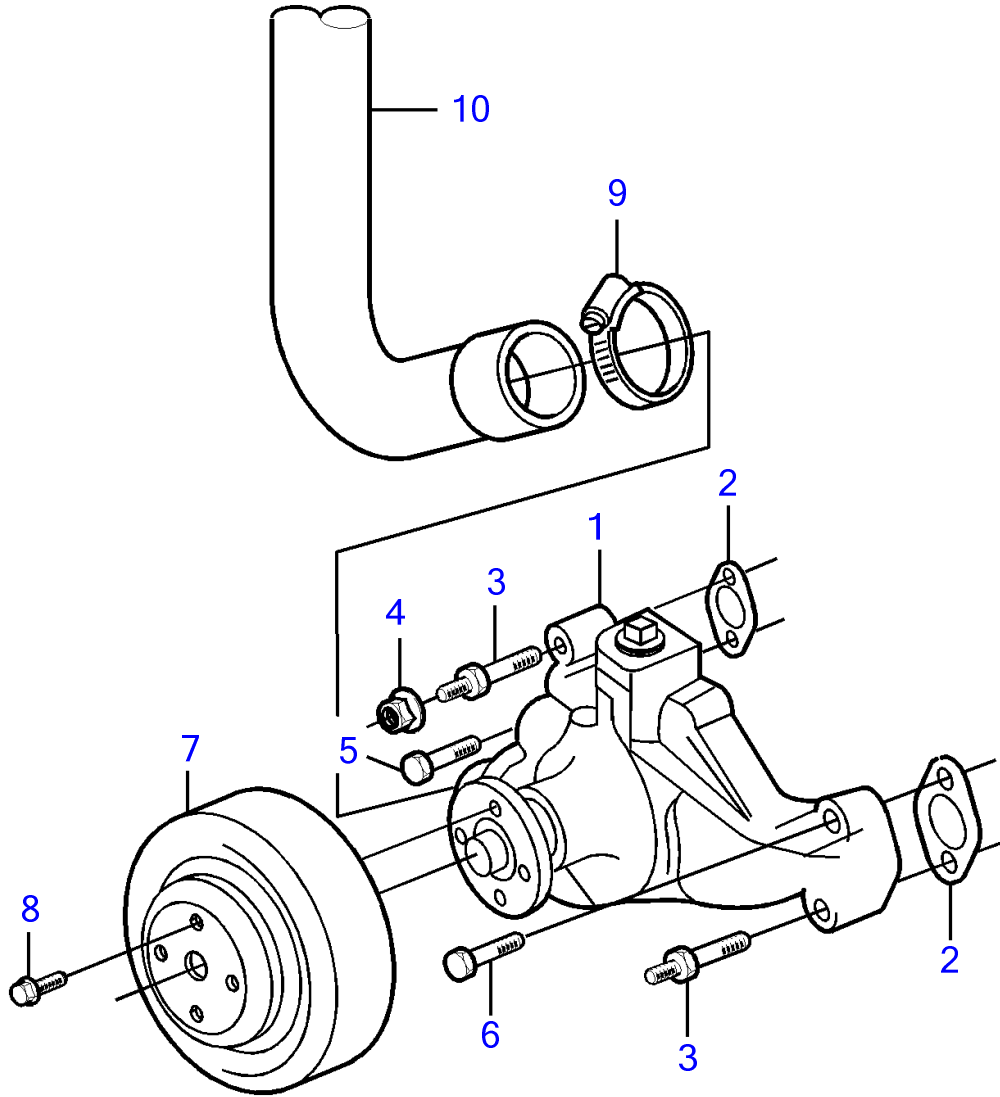

5.7GiCE-300-R, 5.7GXICE-320-R

5.7GiCE-300-R, 5.7GXICE-320-R

REF	PART NO.	QTY	DESCRIPTION	NOTES
1	3853850	1	Circulation pump	
2	3852477	2	Gasket	
3	3856147	2	Stud	
4	3853403	1	Nut retainer	
5	(3856137)	1	Bolt	Obsolete part
6	3856136	1	Bolt	
7	3860083	1	Pulley	
8	3863054	4	Flange screw	
9	3863438	1	Hose clamp	
10		1	Hose	Thermostat housing or heat exchanger