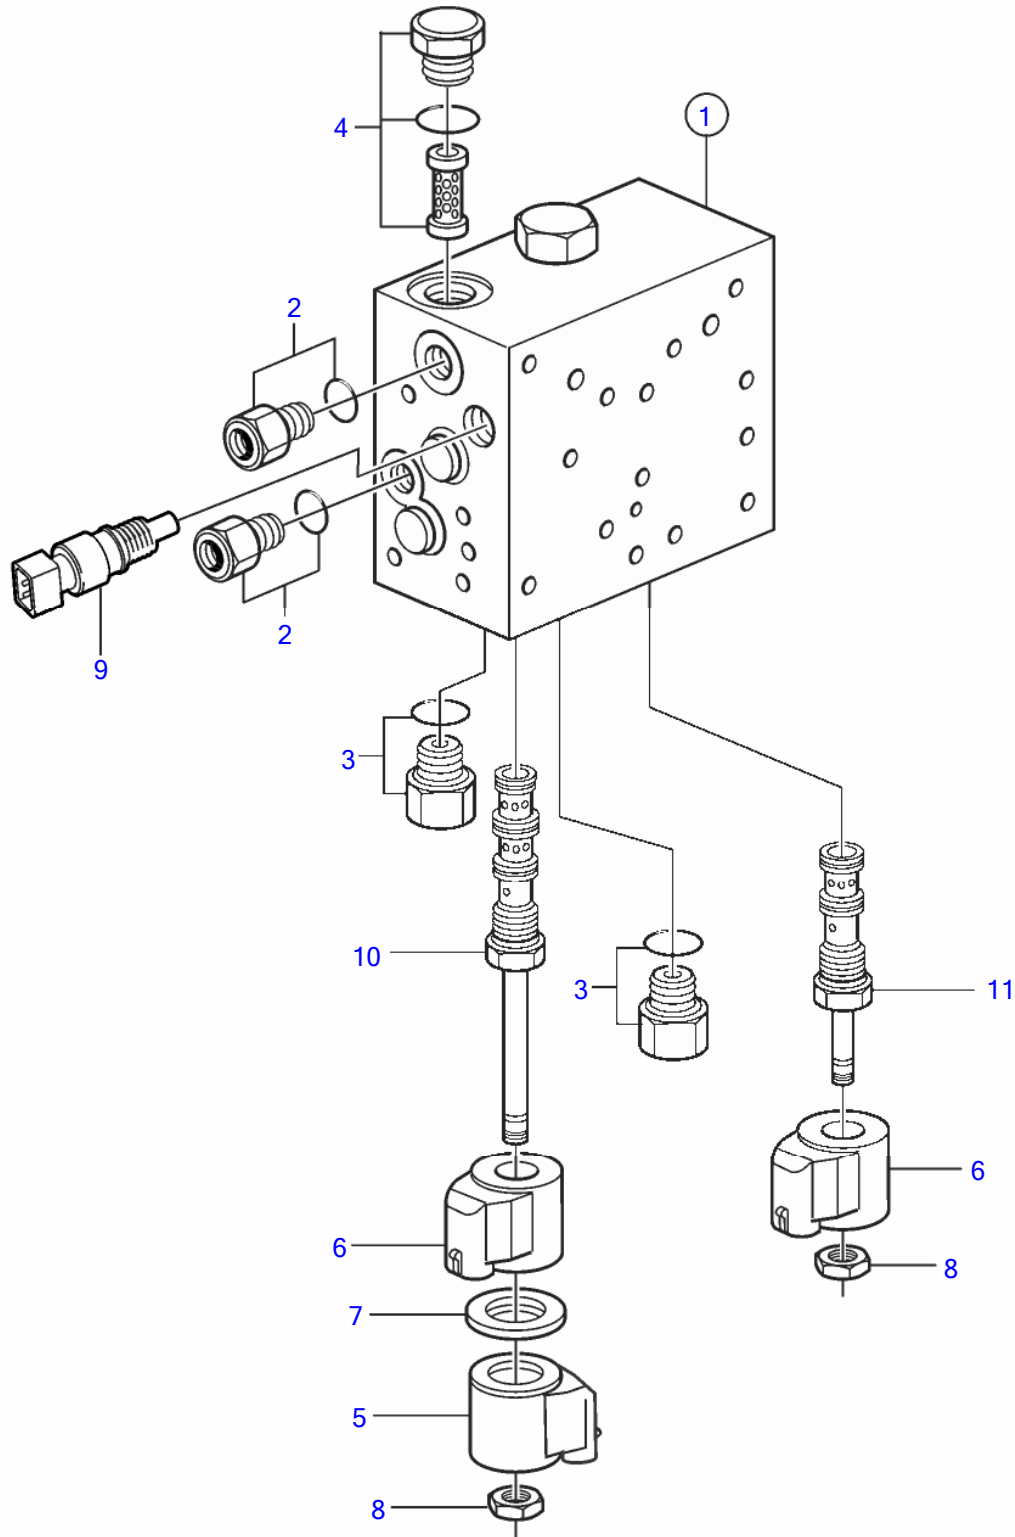

5.7GiCE-300-P, 5.7GXICE-P

27407

5.7GiCE-300-P, 5.7GXICE-P

REF	PART NO.	QTY	DESCRIPTION	NOTES
1	21199262	1	Valve	
2	21199274	2	• Nipple	
		2	• • O-ring	not sold separately
3	3859043	2	• Fitting	
	3859042	2	• • O-ring	
4	21584276	1	• Filter	
		3	• • O-ring	not sold separately
5	21314061	1	• Solenoid	
6	21314064	2	• Solenoid	
7		1	• Washer	not sold separately
8		2	• Nut	not sold separately
9	3850397	1	• Switch, temperature	
10		1	Valve	
		1	• O-ring	not sold separately
11	22141353	1	Valve	
		1	• O-ring	not sold separately