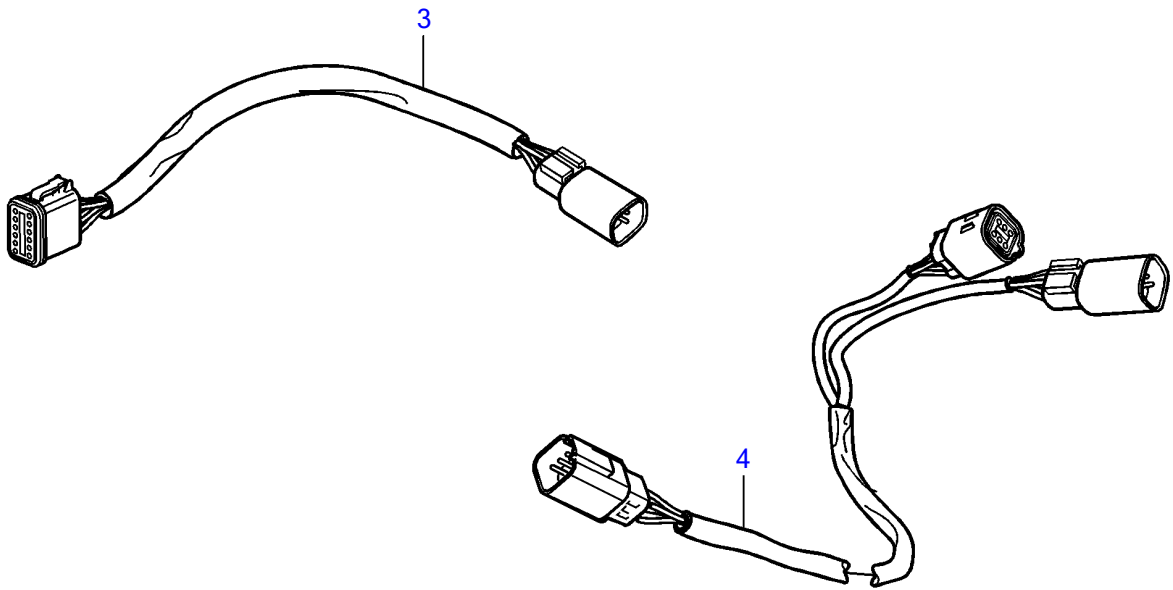

5.7GiCE-300-P, 5.7GXICE-P

25406

5.7GiCE-300-P, 5.7GXICE-P

REF	PART NO.	QTY	DESCRIPTION	NOTES
1	3808380	1	Kit	Deutch connectors
2	3841280	1	Steering wheel adjus	Component parts not sold separately
3	21421942	1	Cable	Steering adapter, 12 pin Deutch female -> 6 pin Molex male
	21421945	1	Cable	Steering adapter, 12 pin Deutch male -> 6 pin Molex female
4	21421941	1	Cable, t	6 pin Molex
5	21480272	1	Cable, extension	L=1.5m, 6 pin Molex