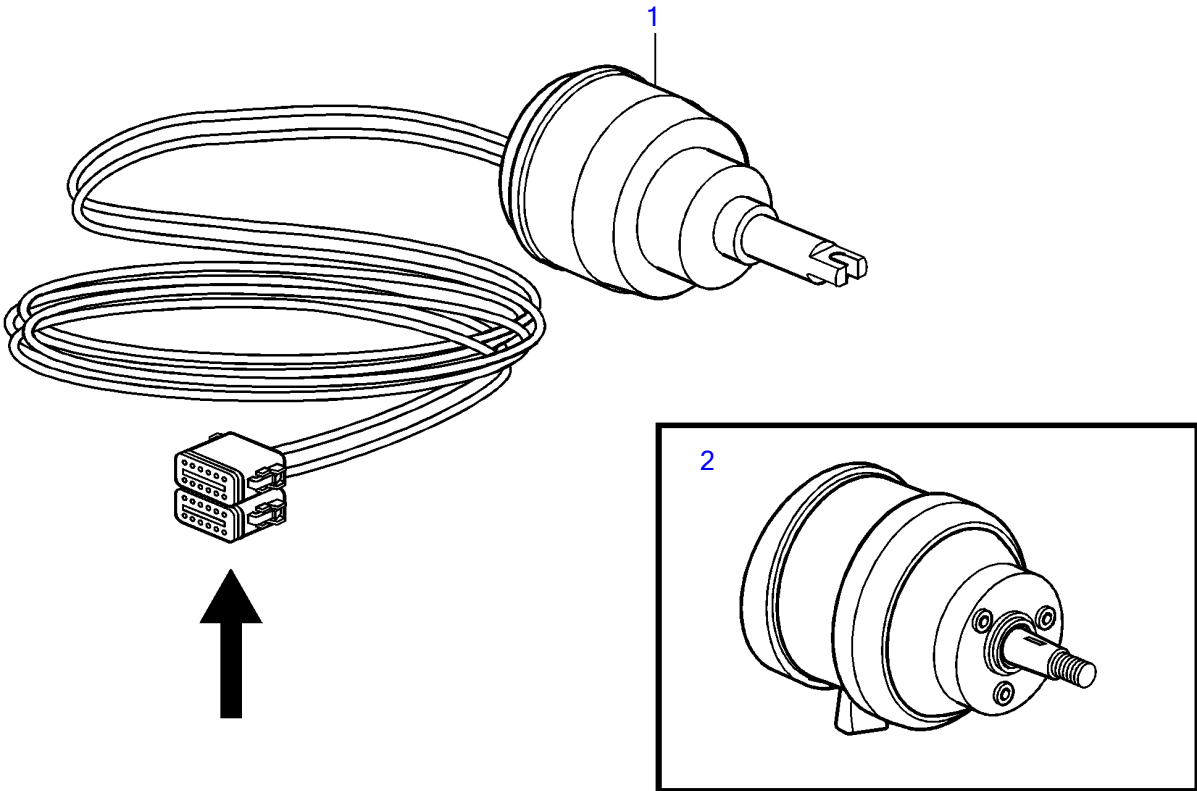

5.7GiCE-300-P, 5.7GXICE-P

25406

5.7GiCE-300-P, 5.7GXICE-P

REF	PART NO.	QTY	DESCRIPTION	NOTES
1	3808380	1	Kit	Deutch connectors
2	3841280	1	Steering wheel adjus	Component parts not sold separately
3	21421942	1	Cable	Steering adapter, 12 pin Deutch female -> 6 pin Molex male
	21421945	1	Cable	Steering adapter, 12 pin Deutch male -> 6 pin Molex female
4	21421941	1	Cable, t	6 pin Molex
5	21480272	1	Cable, extension	L=1.5m, 6 pin Molex