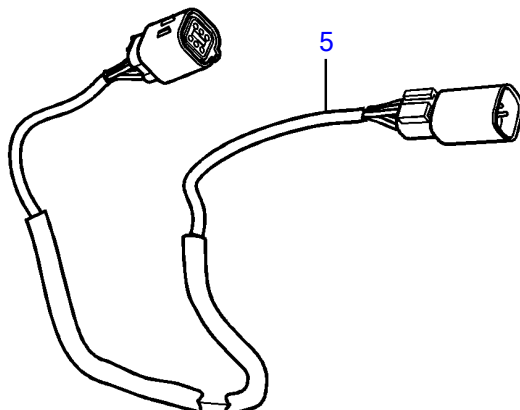

5.7GiCE-300-P, 5.7GXICE-P

25406

5.7GiCE-300-P, 5.7GXICE-P

REF	PART NO.	QTY	DESCRIPTION	NOTES
1	3808380	1	Kit	Deutch connectors
2	3841280	1	Steering wheel adjus	Component parts not sold separately
3	21421942	1	Cable	Steering adapter, 12 pin Deutch female -> 6 pin Molex male
	21421945	1	Cable	Steering adapter, 12 pin Deutch male -> 6 pin Molex female
4	21421941	1	Cable, t	6 pin Molex
5	21480272	1	Cable, extension	L=1.5m, 6 pin Molex