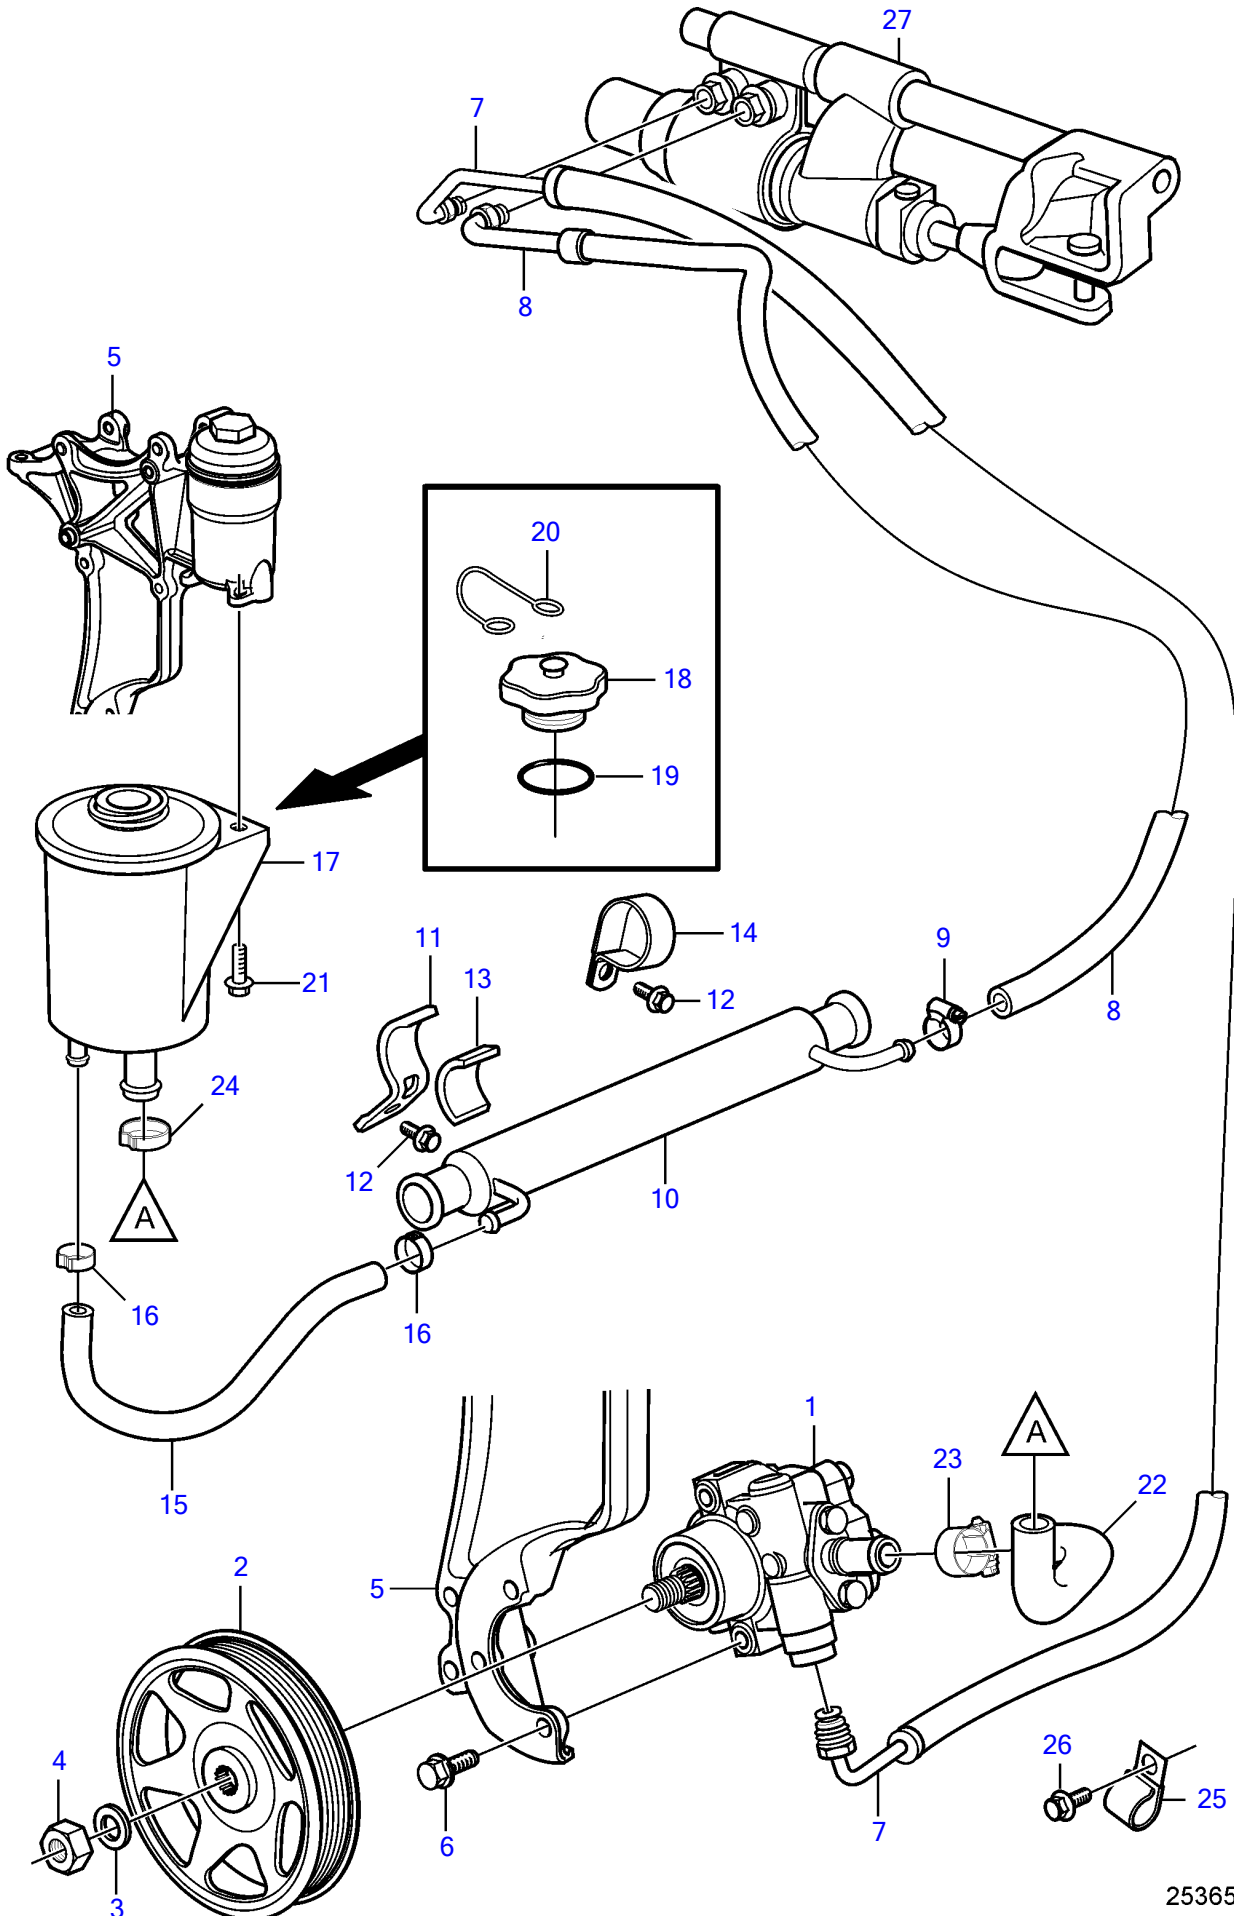

5.7GiCE-300-P, 5.7GXICE-P

25365

Upd:2014-04-21

25365

47700892-64-36229

5.7GiCE-300-P, 5.7GXICE-P

| REF | PART NO. | QTY | DESCRIPTION | NOTES |
|-----|-----------|-----|----------------------|--|
| 1 | 3887373 | 1 | Power steering pump | |
| 2 | 3889611 | 1 | Pulley | |
| 3 | 3889615 | 1 | Washer | |
| 4 | 3889613 | 1 | Nut | |
| 5 | 21573817 | 1 | Bracket | |
| 6 | 3595494 | 3 | Screw | |
| 7 | 3888739 | 1 | Hose assembly | |
| 8 | 21452588 | 1 | Hose assembly | |
| 9 | 3860413 | 1 | Hose clamp | |
| 10 | 21399019 | 1 | Hydraulic oil cooler | |
| 11 | 21434106 | 1 | Bracket | Replaced by 3852490 |
| 12 | 3853393 | 1 | Flange screw | |
| 13 | 21434108 | 1 | Support rubber | |
| 14 | 3852490 | 1 | Attaching clamp | |
| 15 | 21399023 | 1 | Hose | |
| 16 | 982663 | 2 | Hose clamp | |
| 17 | 3887375 | 1 | Reservoir | |
| 18 | | 1 | • Cap | not sold separately |
| 19 | | 1 | • O-ring | not sold separately |
| 20 | | 1 | • Retainer | not sold separately |
| 21 | 946544 | 2 | Flange screw | |
| 22 | 21355283 | 2 | Hose | |
| 23 | 3853794 | 2 | Hose clamp | |
| 24 | 980038 | 1 | Hose clamp | replaced by next part number |
| | | 1 | Hose clamp | |
| 25 | (984038) | 1 | Clamp, J | Obsolete part |
| 26 | (3853557) | 1 | Flange screw | Obsolete part, 3/8" - 16 unc, L=0.75" (19mm) |
| 27 | | 1 | Steering cylinder | See drive catalog |