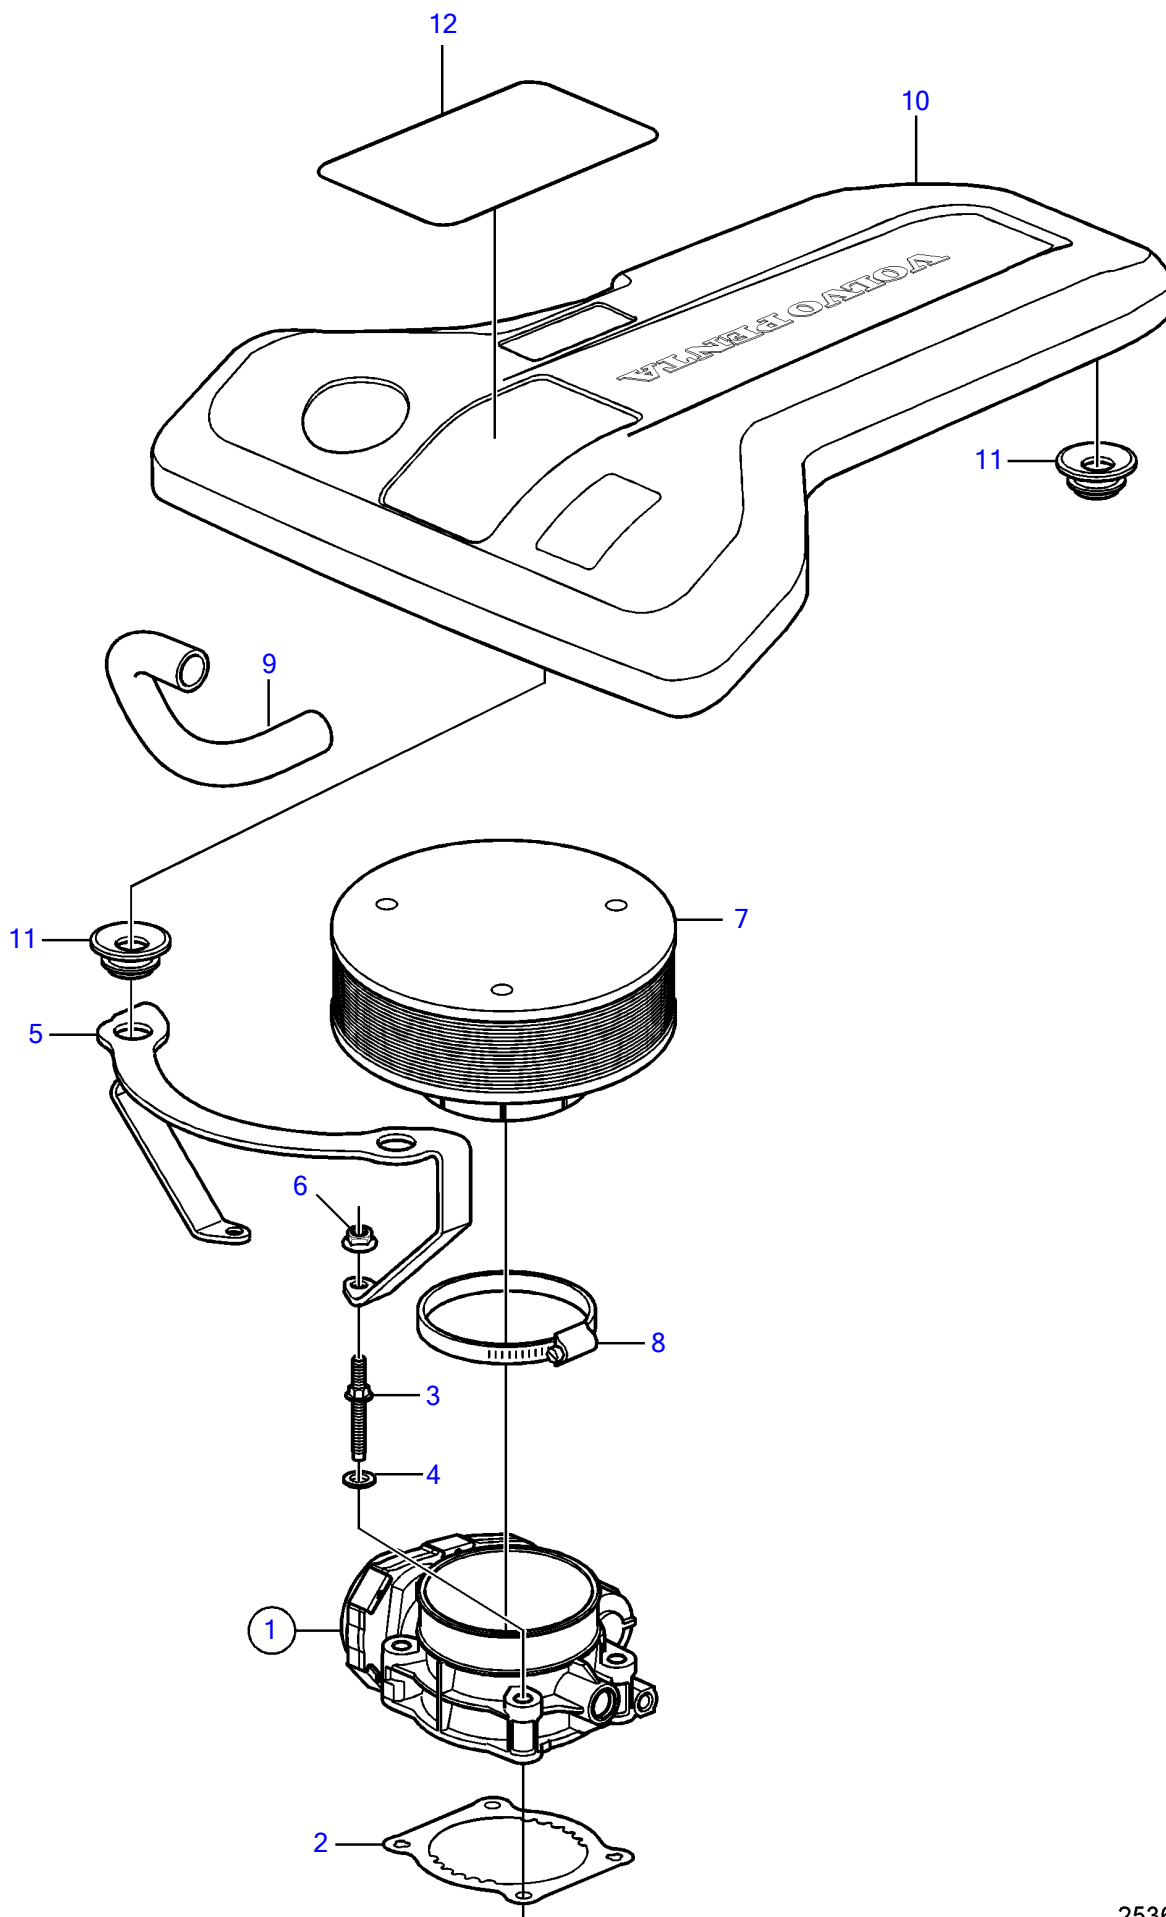

5.7GiCE-300-P, 5.7GXICE-P

5.7GiCE-300-P, 5.7GXICE-P

REF	PART NO.	QTY	DESCRIPTION	NOTES
1	21141689	1	Body	
		1	• Switch, idle validation	not sold separately
		2	• Sensor kit, throttle position	not sold separately
2	3849022	1	Gasket	
3	3858964	4	Stud	
4		4	• Washer	not sold separately
5	21446001	1	Bracket	
6	981124	2	Flange nut	
7	3887565	1	Flame shield	
8	21221046	1	Hose clamp	
9	3852435	1	Hose	To valve cover
10	21429098	1	Cover	
11	21429100	4	Grommet	
12	40005052	1	Decal	5.7Gi 300
	3861894	1	Decal	5.7GXi