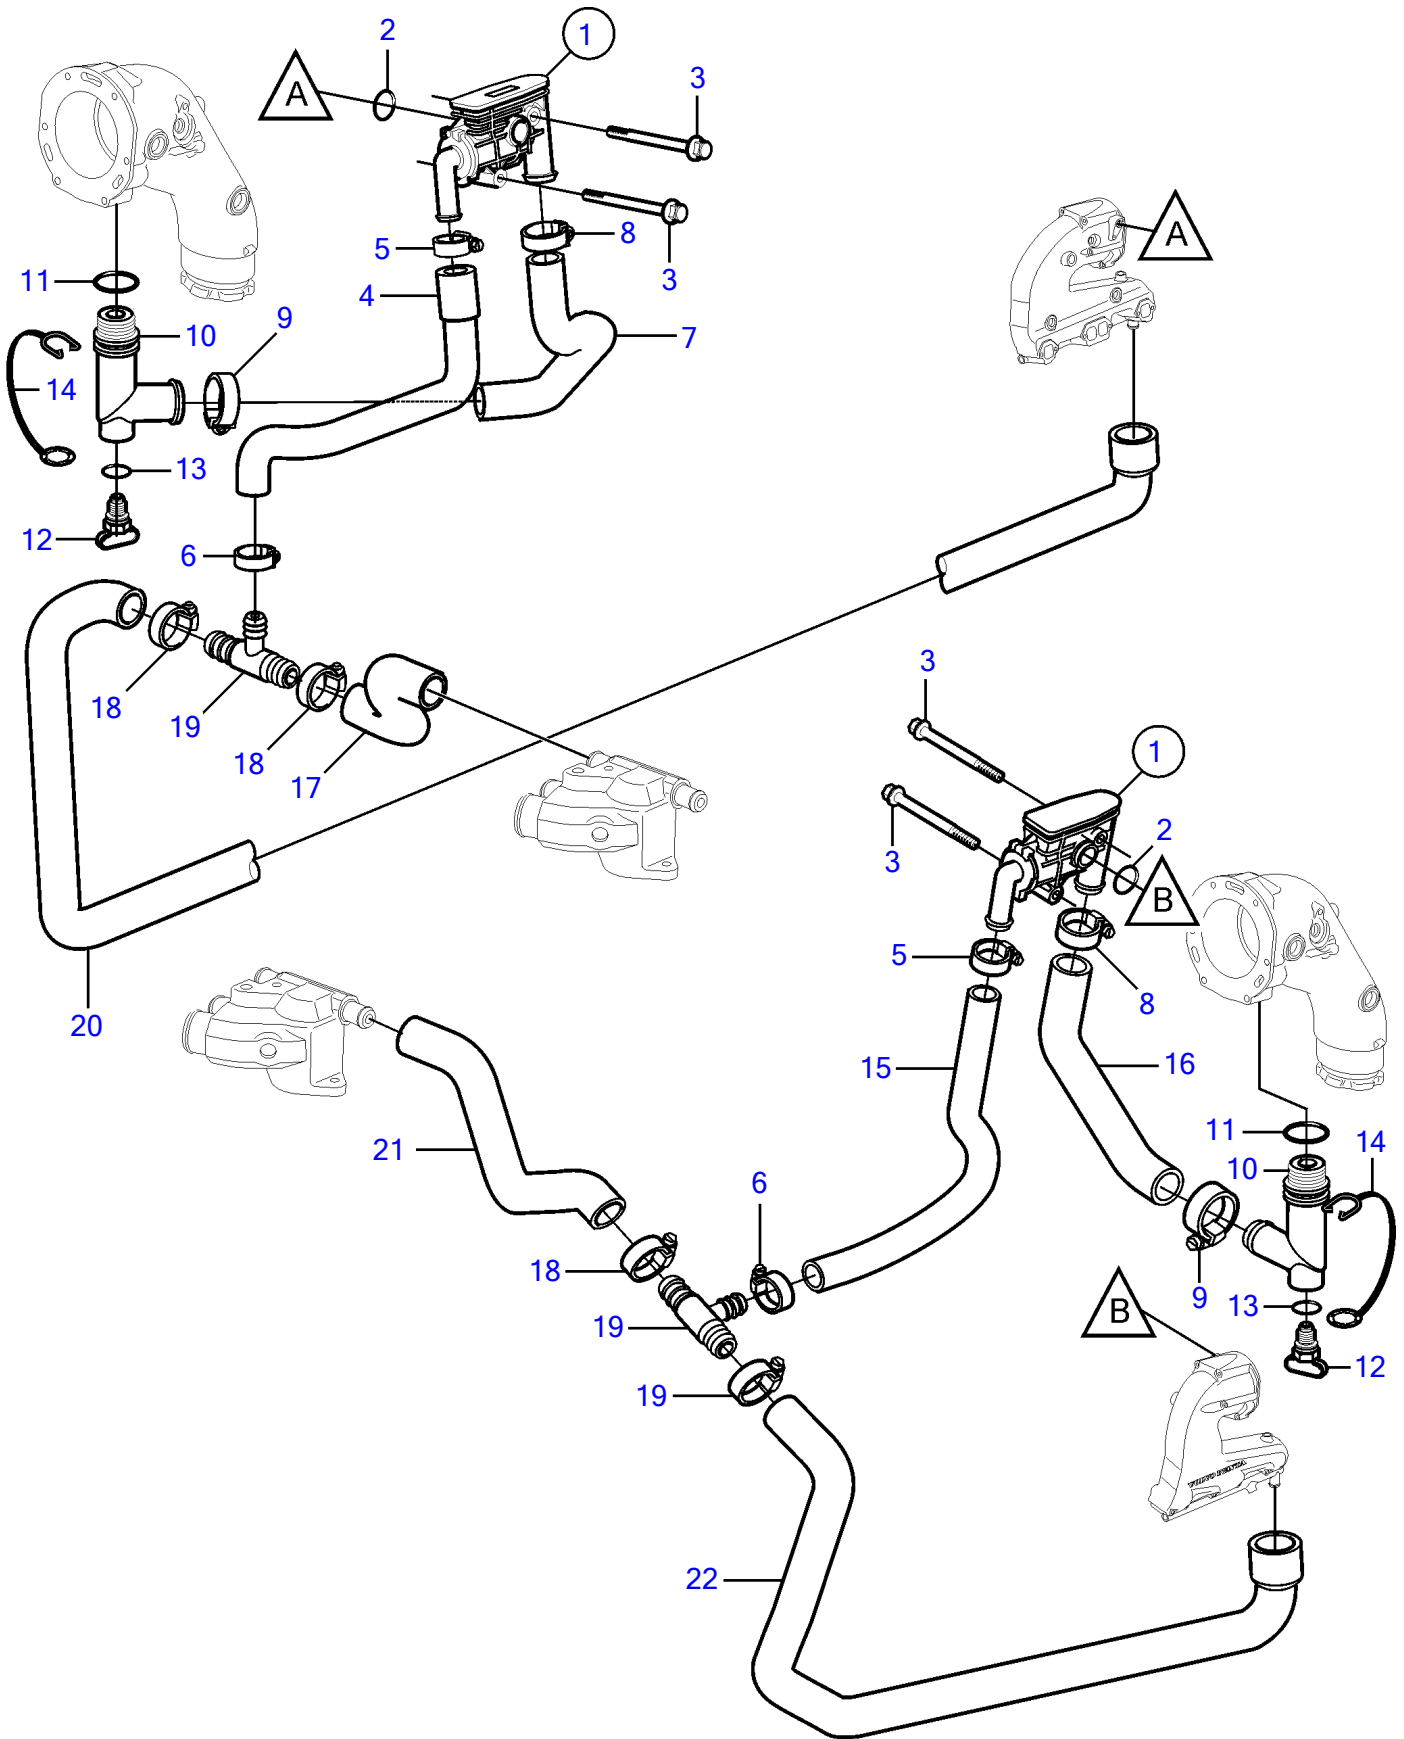

5.7GiCE-300-P, 5.7GXICE-P

24263

5.7GiCE-300-P, 5.7GXICE-P

REF	PART NO.	QTY	DESCRIPTION	NOTES
1	40005486	1	Thermostat housing	Starboard
	40005487	1	Thermostat housing	Port
		1	• Thermostat	not sold separately
		1	• Fitting	not sold separately
		1	• Spring	not sold separately
		1	• Elbow	not sold separately
		1	• O-ring	not sold separately
		1	• Screw	not sold separately
2	21411368	2	O-ring	
3	965177	4	Flange screw	
4	21131550	1	Hose	standard exhaust height
	21131583	1	Hose	Exhaust with high rise manifold
5	3853794	2	Hose clamp	
6	3853794	2	Hose clamp	
7	3594911	1	Hose	
8	3863439	2	Hose clamp	
9	3863439	2	Hose clamp	
10	21115770	2	Adapter	
11		2	• O-ring	not sold separately
12	21114522	2	Drain plug	
	3849500	2	• Plug	Replaced by 21114522, not sold separately
13	976970	2	• O-ring	
14	3849892	2	• Retainer	
15	21106517	1	Hose	standard exhaust height
		1	Hose	Exhaust with high rise manifold
16	21107967	1	Hose	
17	21106502	1	Hose	
18	3863439	4	Hose clamp	
19	3595495	2	Adapter	
20	21106504	1	Hose	
21	21106506	1	Hose	
22	21106508	1	Hose	