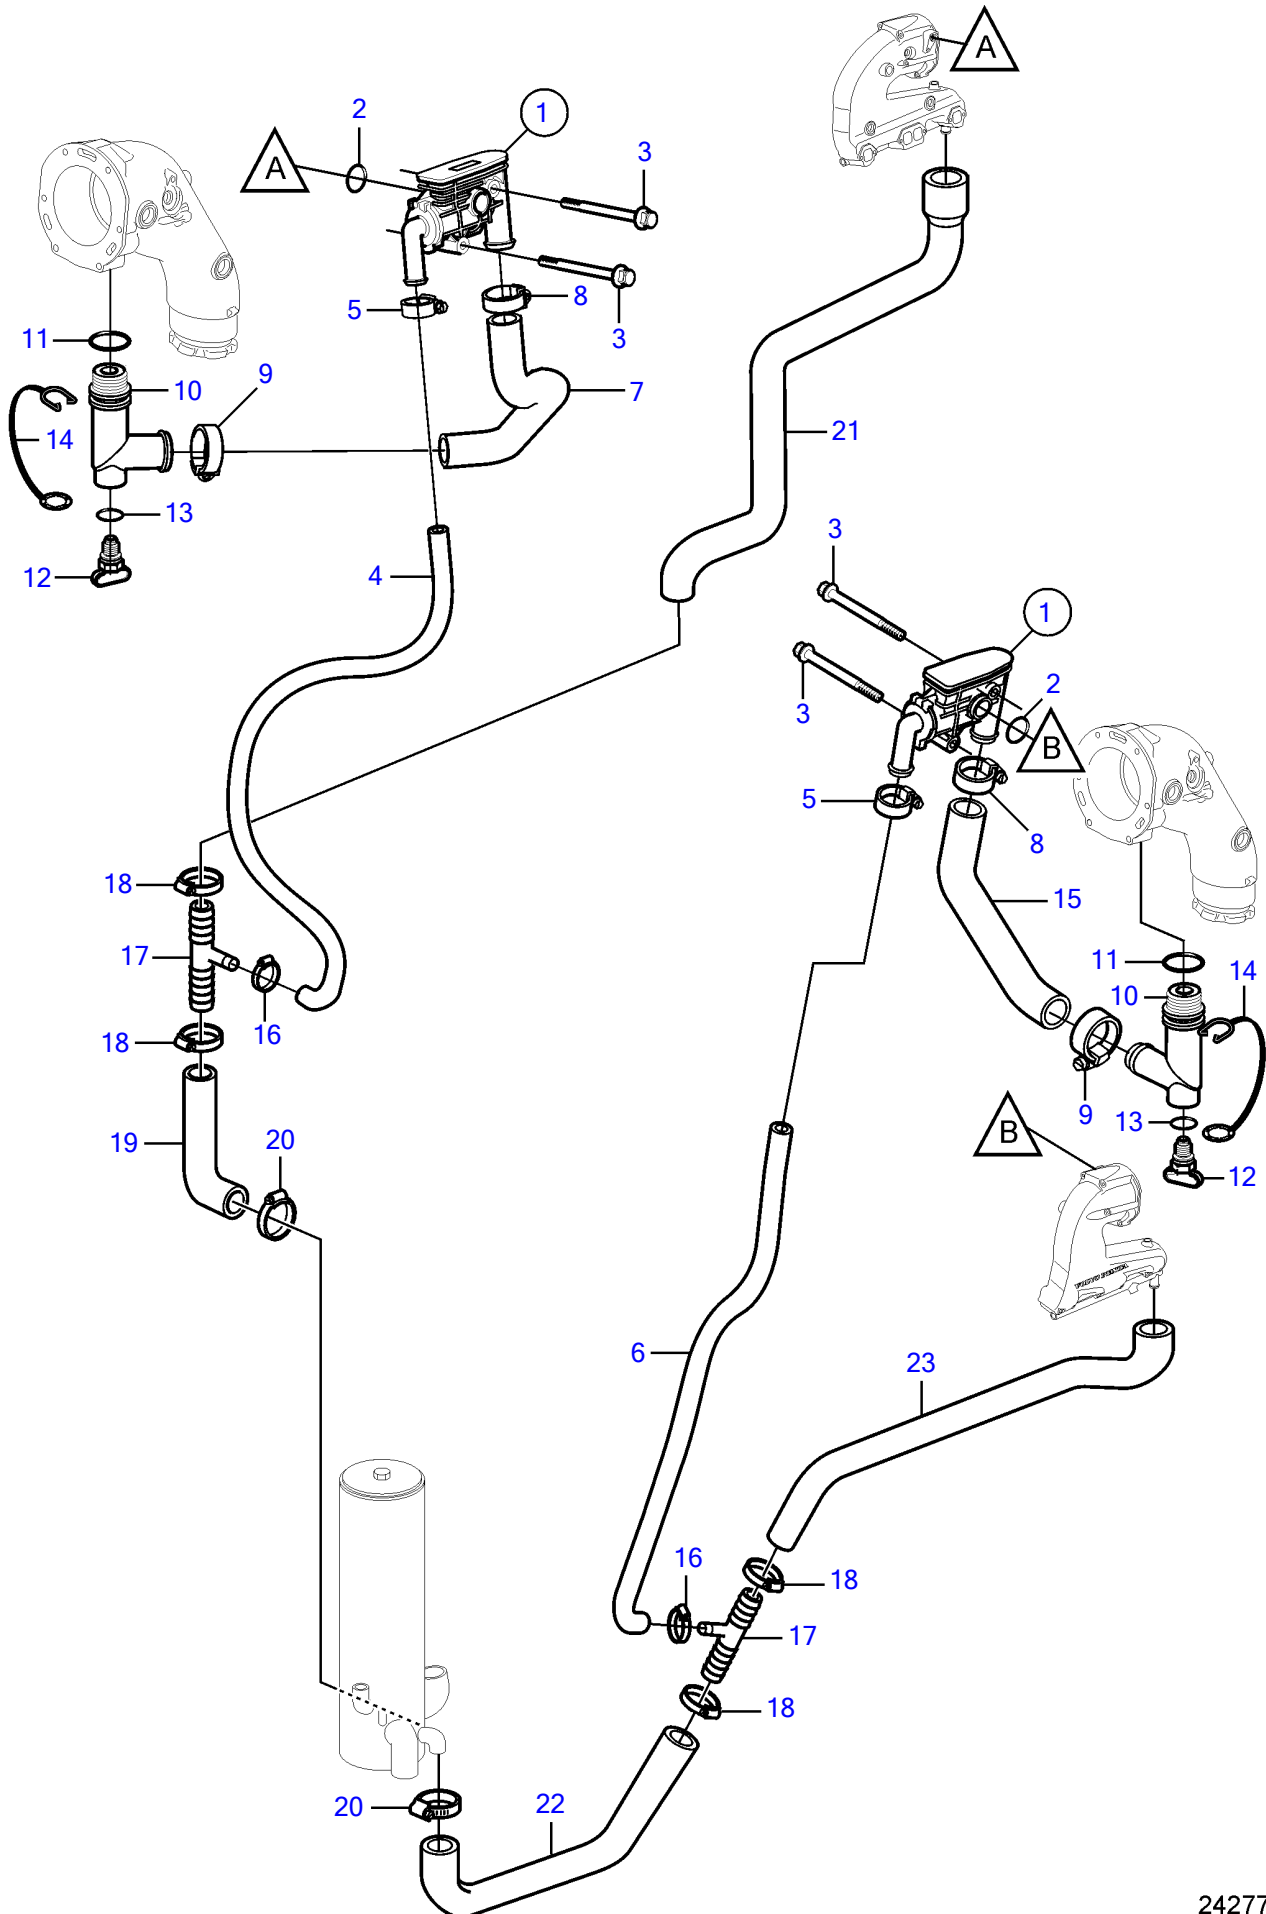

5.7GiCE-300-P, 5.7GXICE-P

5.7GiCE-300-P, 5.7GXICE-P

REF	PART NO.	QTY	DESCRIPTION	NOTES
1	40005486	1	Thermostat housing	Starboard
	40005487	1	Thermostat housing	Port
		1	• Thermostat	not sold separately
		1	• Fitting	not sold separately
		1	• Spring	not sold separately
		1	• Elbow	not sold separately
		1	• O-ring	not sold separately
		1	• Screw	not sold separately
2	21411368	2	O-ring	
3	965177	4	Flange screw	
4	21130825	1	Hose	
5	3853794	2	Hose clamp	
6	21130827	2	Hose	
7	3594911	1	Hose	
8	3863439	2	Hose clamp	
9	3863439	2	Hose clamp	
10	21115770	2	Adapter	
11		2	• O-ring	not sold separately
12	21114522	2	Drain plug	
	3849500	2	• Plug	Replaced by 21114522, not sold separately
13		2	• O-ring	not sold separately
14	3849892	2	• Retainer	
15	21107967	1	Hose	
16	3853794	2	Hose clamp	
17	3595495	2	Adapter	
18	3863439	4	Hose clamp	
19	40005852	1	Hose	
20	3812303	2	Hose clamp	
21	40005850	1	Hose	
22	21130230	1	Hose	
23	21130233	1	Hose	