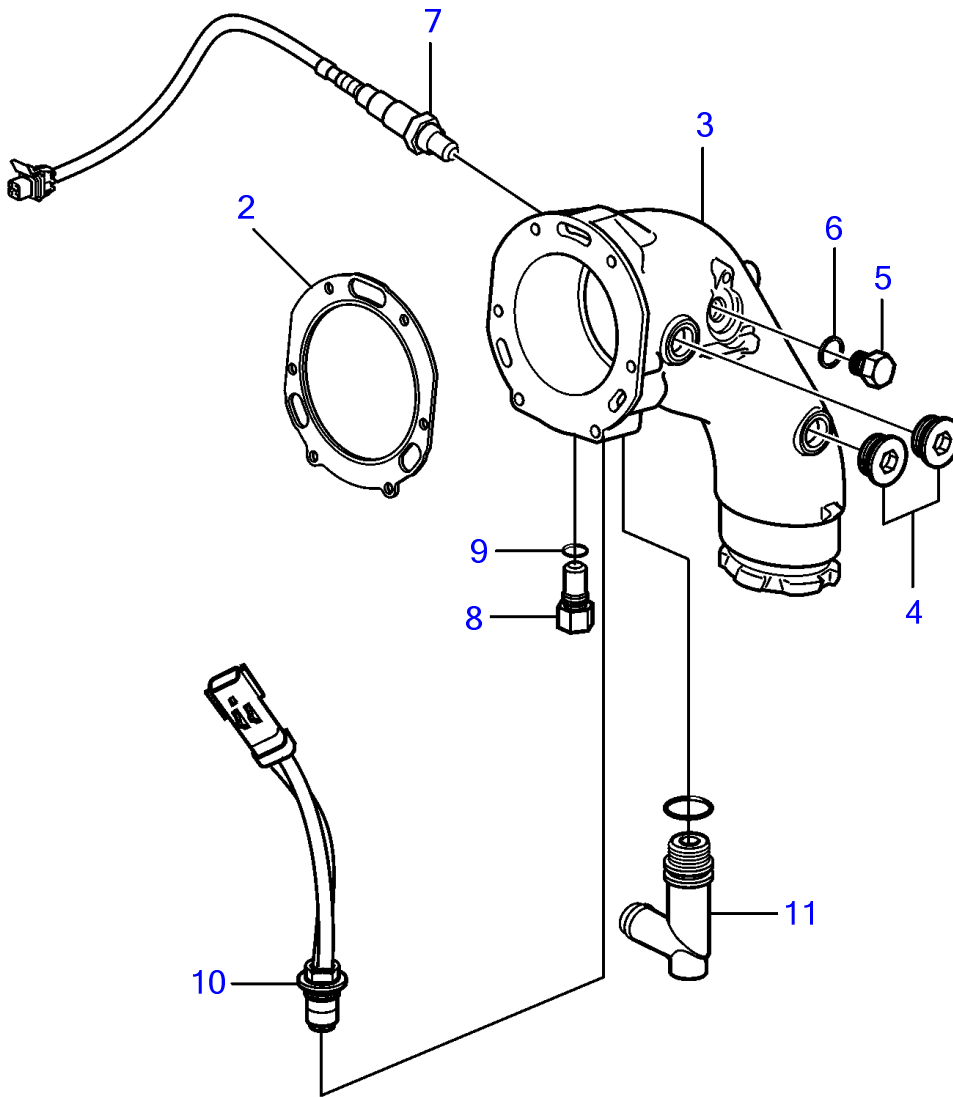

5.7GiCE-300-P, 5.7GXICE-P

1

5.7GiCE-300-P, 5.7GXICE-P

REF	PART NO.	QTY	DESCRIPTION	NOTES
1	21571773	1	Elbow	
2	40005439	1	Gasket	
3	21468082	1	Elbow pipe	
4	21399010	2	Plug	M27
		2	• O-ring	
5	960632	2	Plug	
6	977751	2	Gasket	
7	3883724	1	Sensor, oxygen	
		1	• Sealing washer	not sold separately
8	21194290	1	Anode	
9	980998	1	• O-ring	replaced by next part number
	21286721	1	• O-ring	
10	3889526	1	Sensor, temperature	
11	21115770	1	Adapter	
		1	O-ring	not sold separately