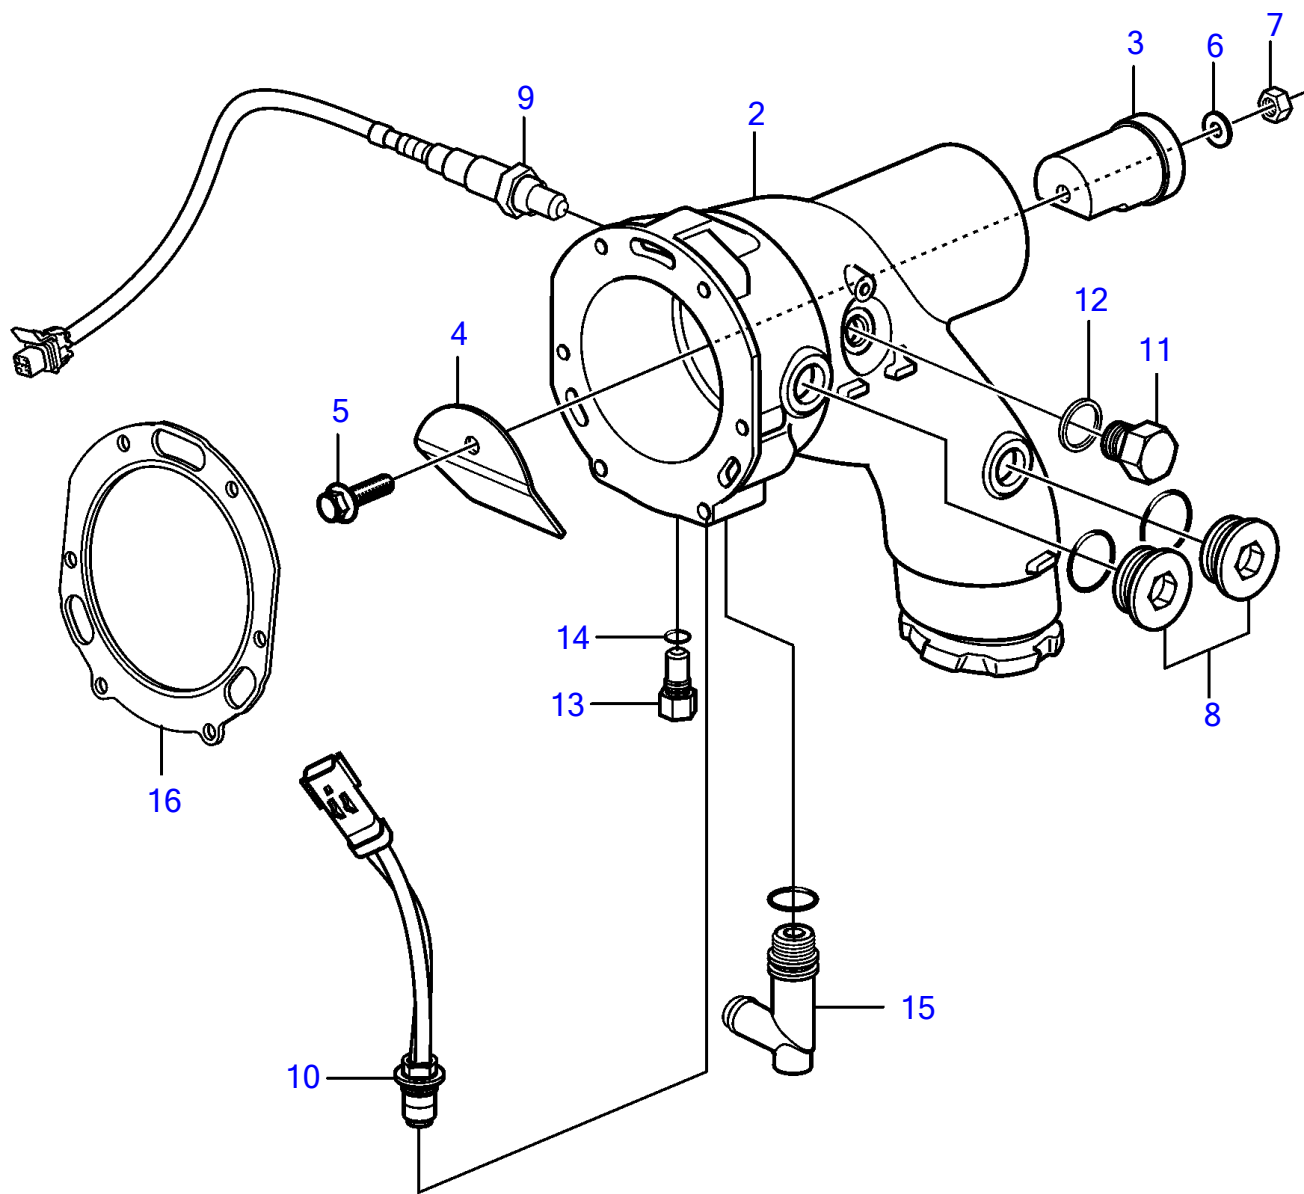

5.7GiCE-300-P, 5.7GXICE-P

1

5.7GiCE-300-P, 5.7GXICE-P

REF	PART NO.	QTY	DESCRIPTION	NOTES
1	21571774	1	Elbow	
	21468086	1	• Elbow pipe	
2	21468084	1	• • Elbow pipe	Replaced by 21468086
3		1	• • Cup	
4		1	• • Plate	
5	3595401	1	• • Flange screw	
6	980933	1	• • Washer	
7	982672	1	• • Hexagon nut	
8	21399010	2	• Plug	M27
		2	• • O-ring	
9	3883724	1	• Sensor	
10	3889526	1	• Sensor	
11	960632	1	• Plug	
12	977751	1	• Gasket	
13	21194290	1	• Anode	
14	980998	1	• • O-ring	replaced by next part number
	21286721	1	• • O-ring	
15	21115770	1	• Adapter	
		1	• • O-ring	not sold separately
16	40005439	1	• Gasket	