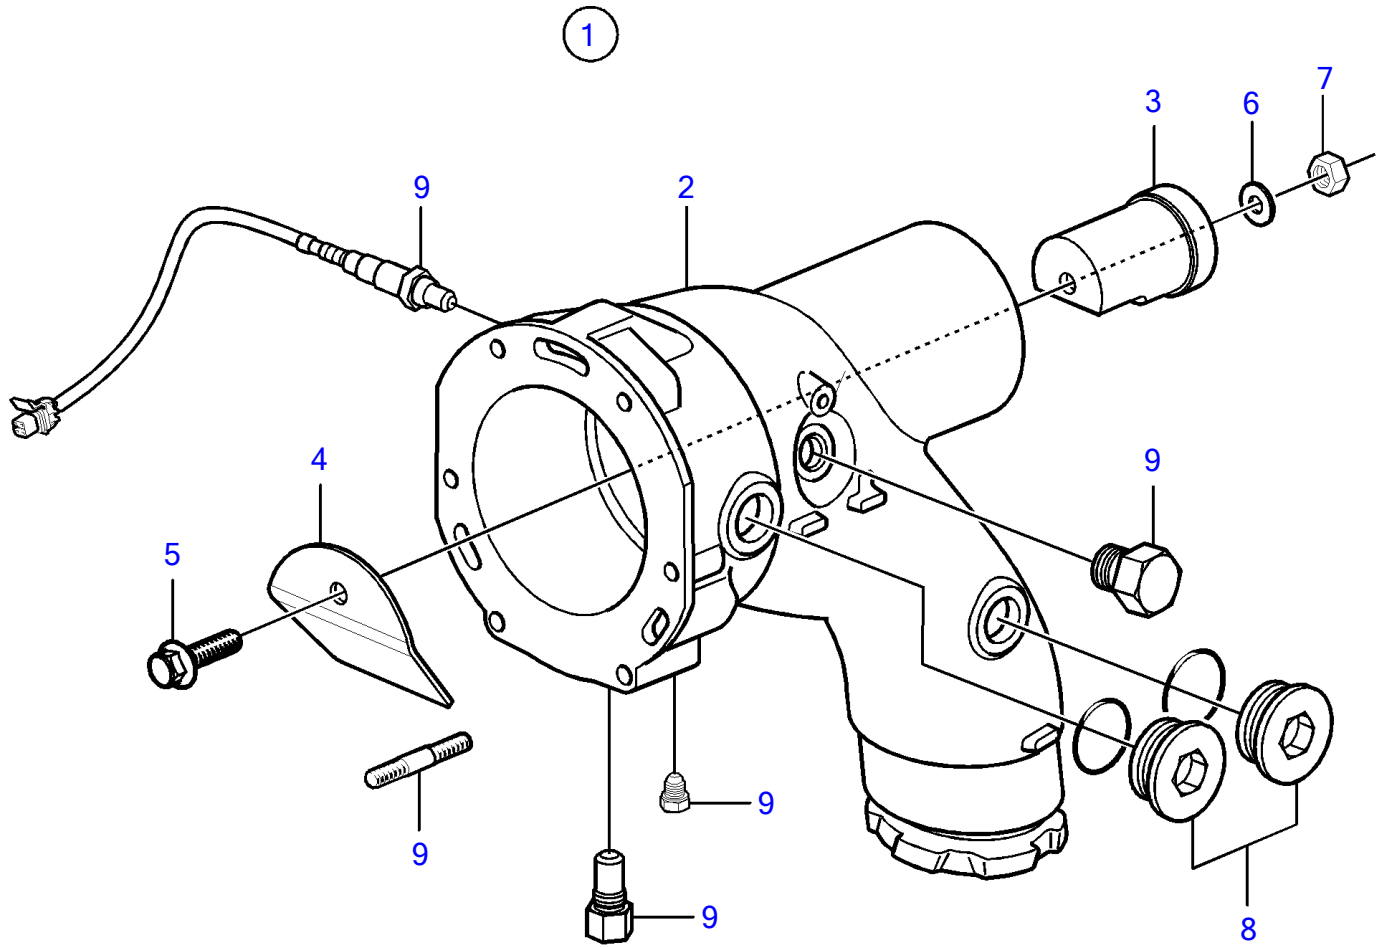

5.7GiCE-300-P, 5.7GXICE-P

25373

5.7GiCE-300-P, 5.7GXICE-P

REF	PART NO.	QTY	DESCRIPTION	SEE SEC.	NOTES
1	21458379	1	Elbow pipe		replaced by next part number
	21571774	1	Elbow	37681	replacing part does not have hole for sensor bracket, discard bracket
	21468086	1	Elbow pipe		
2		1	• Elbow pipe		
3		1	• Cup		
4		1	• Plate		
5	3595401	1	• Flange screw		
6	980933	1	• Washer		
7	982672	1	• Hexagon nut		
8	21399010	2	Plug		M27
		2	• O-ring		
9		X			See "Exhaust" page for parts mounted to elbow