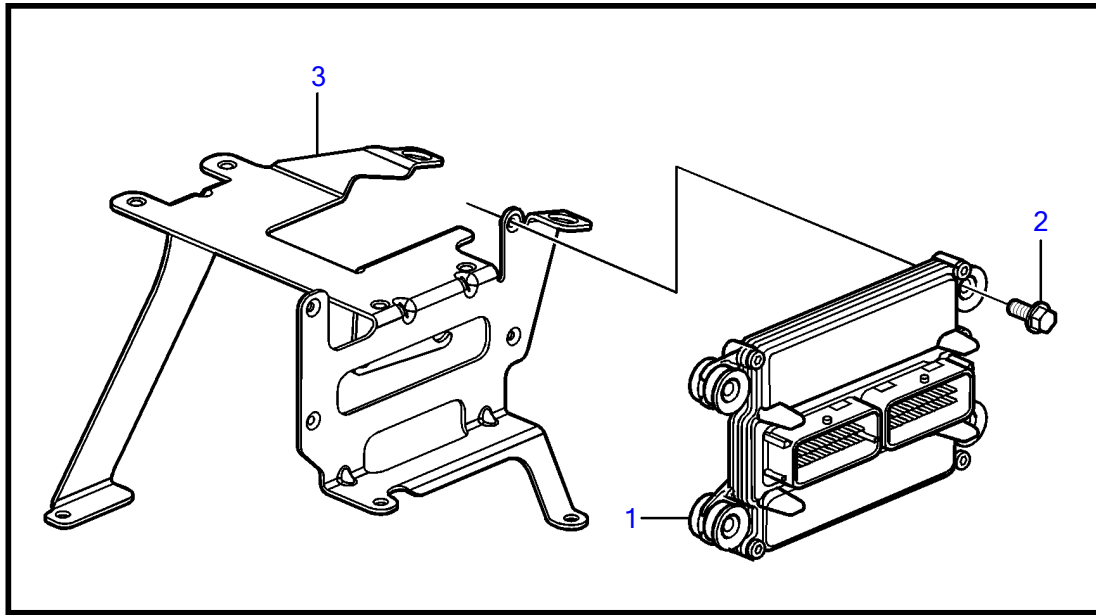

5.7GiCE-300-P

5.7GiCE-300-P

REF	PART NO.	QTY	DESCRIPTION	NOTES
1	21461928	1	Module	
2	3843651	4	Flange screw	
3	21333459	1	Bracket	
4	3858973	1	Bolt	
5	3859020	1	Sensor, MAT/MAP	
6	3858988	1	• Sealing	
7	3858979	1	Sensor, crankshaft position	
8	3859009	1	• O-ring	
9	3858983	1	Bolt	
10		1	Throttle body	See "Throttle Body" page
		2	Sensor, throttle position	
		1	Switch, idle validation	
11	3863130	1	Sensor, camshaft position	
12	3850397	1	Switch	
13	3850357	2	Knock sensor	
14	3593571	1	Fitting	
15	3887328	1	Sensor, oil pressure	
16	3887970	1	Fitting	
17	3889526	4	Sensor, temperature	
18	3883724	4	Sensor, oxygen	