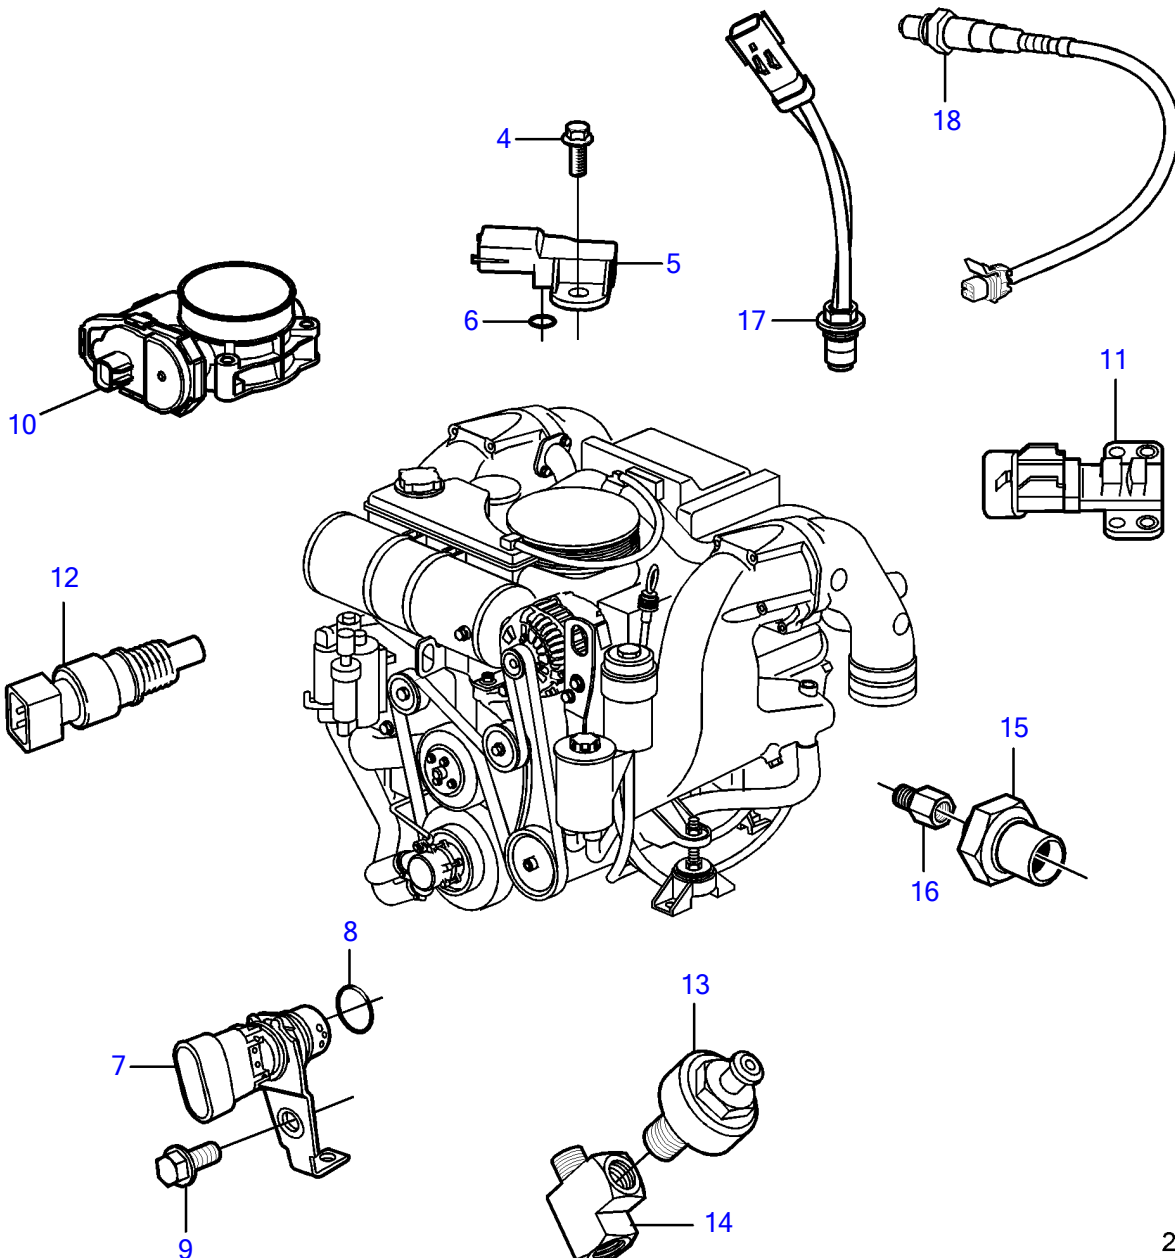

5.7GiCE-300-P

5.7GiCE-300-P

REF	PART NO.	QTY	DESCRIPTION	NOTES
1	21461928	1	Module	
2	3843651	4	Flange screw	
3	21333459	1	Bracket	
4	3858973	1	Bolt	
5	3859020	1	Sensor, MAT/MAP	
6	3858988	1	• Sealing	
7	3858979	1	Sensor, crankshaft position	
8	3859009	1	• O-ring	
9	3858983	1	Bolt	
10		1	Throttle body	See "Throttle Body" page
		2	Sensor, throttle position	
		1	Switch, idle validation	
11	3863130	1	Sensor, camshaft position	
12	3850397	1	Switch	
13	3850357	2	Knock sensor	
14	3593571	1	Fitting	
15	3887328	1	Sensor, oil pressure	
16	3887970	1	Fitting	
17	3889526	4	Sensor, temperature	
18	3883724	4	Sensor, oxygen	